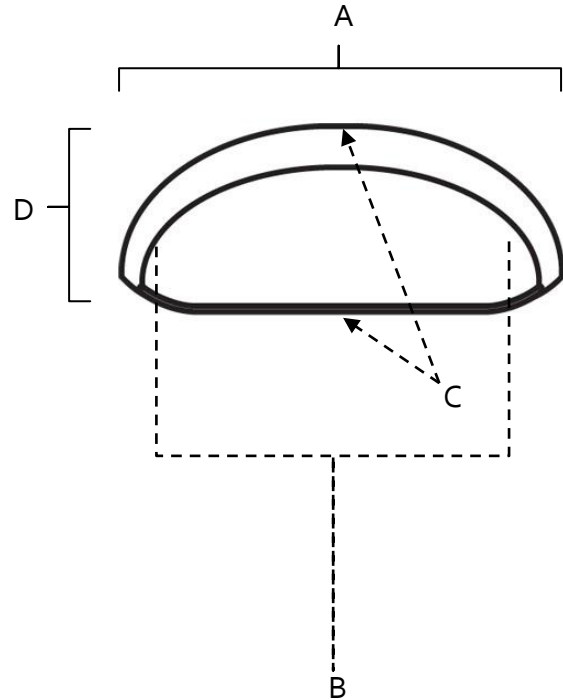

SPECIFICATIONS

CUP PULLS

FEATURES

- Modern styling
- Multiple finishes
- Concealed installation

WARRANTY

Limited lifetime

FINISHES

- Antique English (AE)
- Antique English Matte (AEM)
- Barcelona (BARC)
- Bronze (BRZ)
- Chocolate Bronze (CHBRZ)
- Matte Black (MB)
- Polished Antique (PA)
- Polished Brass (PB)
- Polished Chrome (PC)
- Polished Nickel (PN)
- Satin Nickel (SN)

MATERIAL

Brass

Item#	A	B	C	D
A1262	3 3/4"	3"	1 1/4"	1"
A1263	4 5/8"	3"	1 3/4"	1 1/8"
A1350	3 1/2"	3"	1 3/4"	1"
A1355	4 3/4"	3 1/2"	1 7/8"	1 1/4"

KEY:

- A - Overall Length
- B - Center to Center
- C - Width
- D - Projection