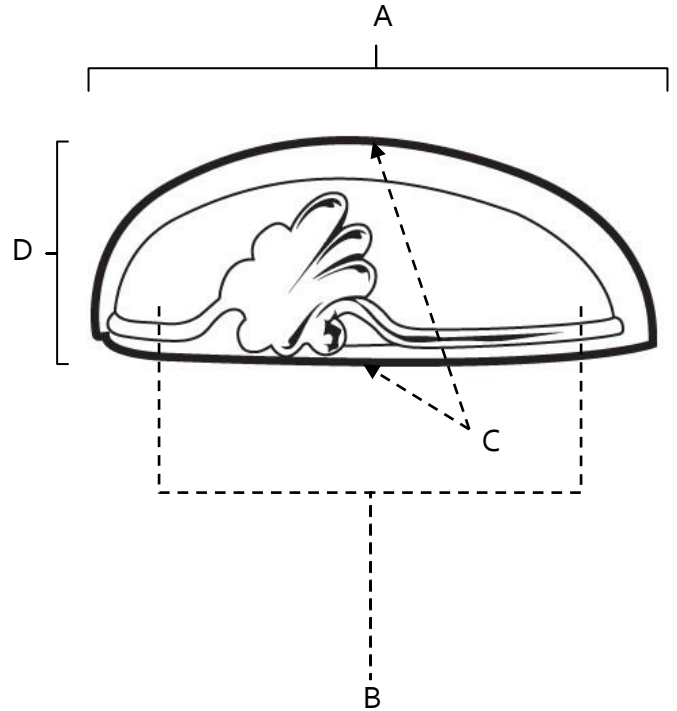

**SPECIFICATIONS**

**BELLA**  
CUP PULL

**FEATURES**

- Traditional styling
- Multiple finishes
- Concealed installation

**WARRANTY**

Limited lifetime

**FINISHES**

- Polished Brass (PB)
- Antique English (AE)
- Antique English Matte (AEM)
- Antique Pewter (AP)
- Polished Antique (PA)
- Satin Nickel (SN)

**MATERIAL**

Brass

Item#	A	B	C	D
A1459	4 3/4"	3"	1 3/4"	1"

**KEY:**

- A - Overall Length
- B - Center to Center
- C - Width
- D - Projection

NOTE: Dimensions and specifications are subject to change without notice.