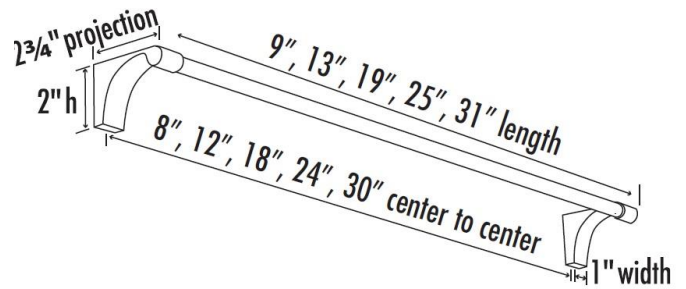

**SPECIFICATIONS**

**LUNA**  
TOWEL BAR

**FEATURES**

Transitional styling  
Multiple finishes  
Concealed installation

**WARRANTY**

Limited lifetime

**FINISHES**

Polished Brass (PB)  
Polished Brass/Non-lacquered (PB/NL)  
Polished Chrome (PC)  
Bronze (BRZ)  
Polished Nickel (PN)  
Satin Brass (SB)  
Satin Nickel (SN)

**MATERIAL**

Brass

**Item#**

A6820-8  
A6820-12  
A6820-18  
A6820-24  
A6820-30

NOTE: Dimensions and specifications are subject to change without notice.