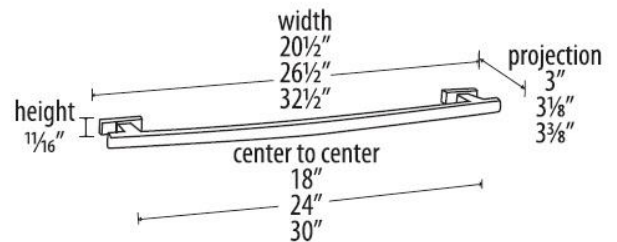

SPECIFICATIONS

**ARCH
TOWEL BAR**

FEATURES

Modern styling
Multiple finishes
Concealed installation

WARRANTY

Limited lifetime

FINISHES

Polished Brass/Non-lacquered (PB/NL)
Polished Chrome (PC)
Polished Nickel (PN)
Satin Nickel (SN)

MATERIAL

Brass

Item#

A7520-18

A7520-24

A7520-30

NOTE: Dimensions and specifications are subject to change without notice.