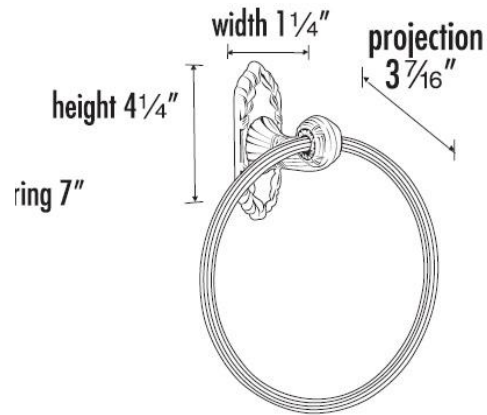

SPECIFICATIONS

RIBBON & REED

7" TOWEL RING

FEATURES

- Traditional styling
- Multiple finishes
- Concealed installation

WARRANTY

Limited lifetime

FINISHES

- Polished Brass (PB)
- Polished Brass/Non-lacquered (PB/NL)
- Polished Antique (PA)
- Satin Nickel (SN)

MATERIAL

Brass

Item#

A8540

NOTE: Dimensions and specifications are subject to change without notice.