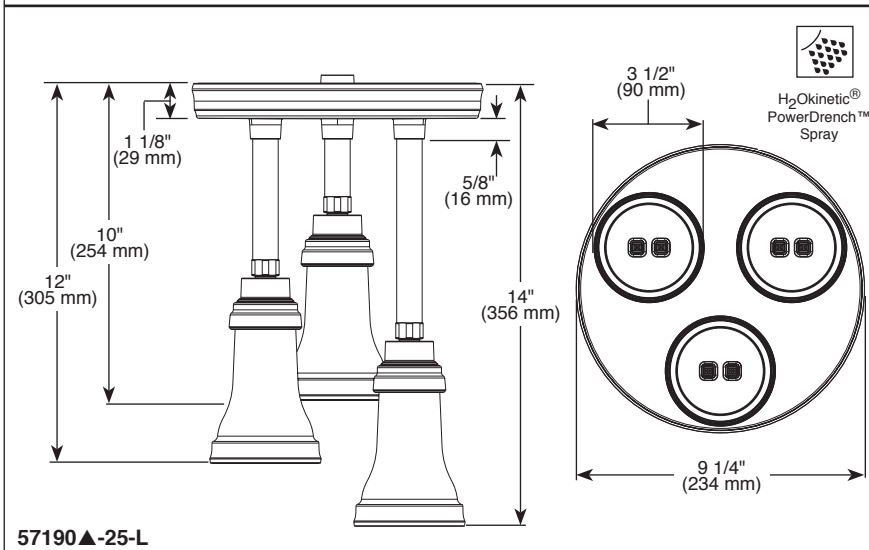

## Pendant Raincan

- H<sub>2</sub>Okinetic® Pendant Raincan
- Single Spray Setting Pendant Raincan
- LED light on each spray face

57140▲-25-L

57190▲-25-L

Submitted Model No.:

Specific Features:

57140▲-25-L

57190▲-25-L

### STANDARD SPECIFICATIONS:

- Maximum 2.5 gpm @ 80 psi, 9.5 L/min @ 550 kPa
- Adjustable pendant shower heads for ideal coverage
- To be used with a 9' (2286 mm) ceiling or taller
- Connects to 1/2" IPS male threads
- LED lights are powered by hydrogenerator. No batteries required.