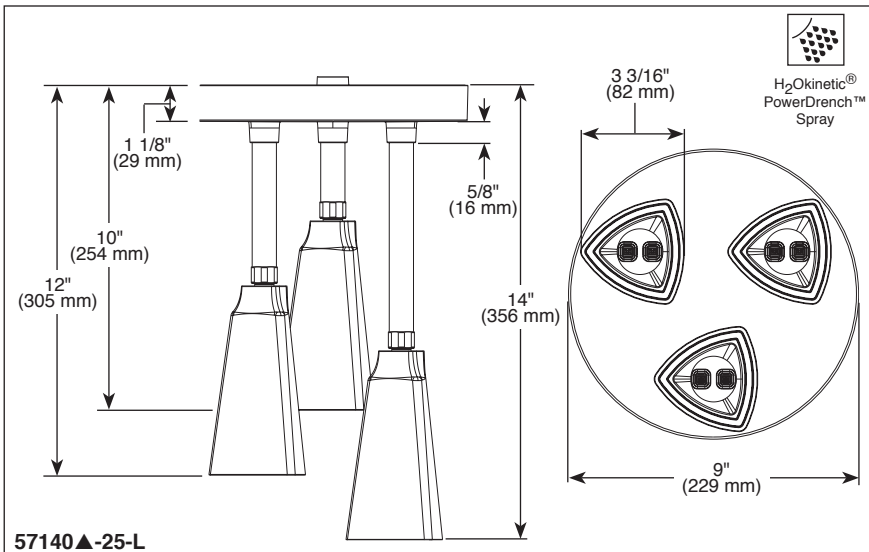

## Pendant Raincan

- H<sub>2</sub>Okinetic® Pendant Raincan
- Single Spray Setting Pendant Raincan
- LED light on each spray face

57140▲-25-L

57190▲-25-L

Submitted Model No.:

Specific Features:

57140▲-25-L

57190▲-25-L

### STANDARD SPECIFICATIONS:

- Maximum 2.5 gpm @ 80 psi, 9.5 L/min @ 550 kPa
- Adjustable pendant shower heads for ideal coverage
- To be used with a 9' (2286 mm) ceiling or taller
- Connects to 1/2" IPS male threads
- LED lights are powered by hydrogenerator. No batteries required.