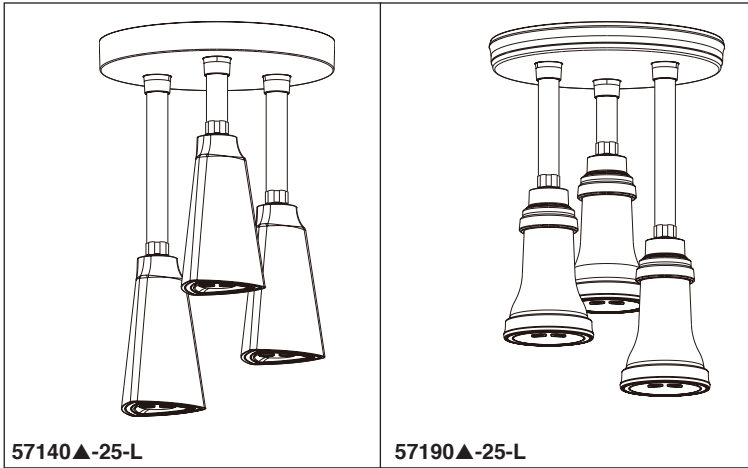

## Pendant Raincan

- H<sub>2</sub>Okinetic® Pendant Raincan
- Single Spray Setting Pendant Raincan
- LED light on each spray face

57140▲-25-L

57190▲-25-L

Submitted Model No.:

Specific Features:

57140▲-25-L

57190▲-25-L

### STANDARD SPECIFICATIONS:

- Maximum 2.5 gpm @ 80 psi, 9.5 L/min @ 550 kPa
- Adjustable pendant shower heads for ideal coverage
- To be used with a 9' (2286 mm) ceiling or taller
- Connects to 1/2" IPS male threads
- LED lights are powered by hydrogenerator. No batteries required.