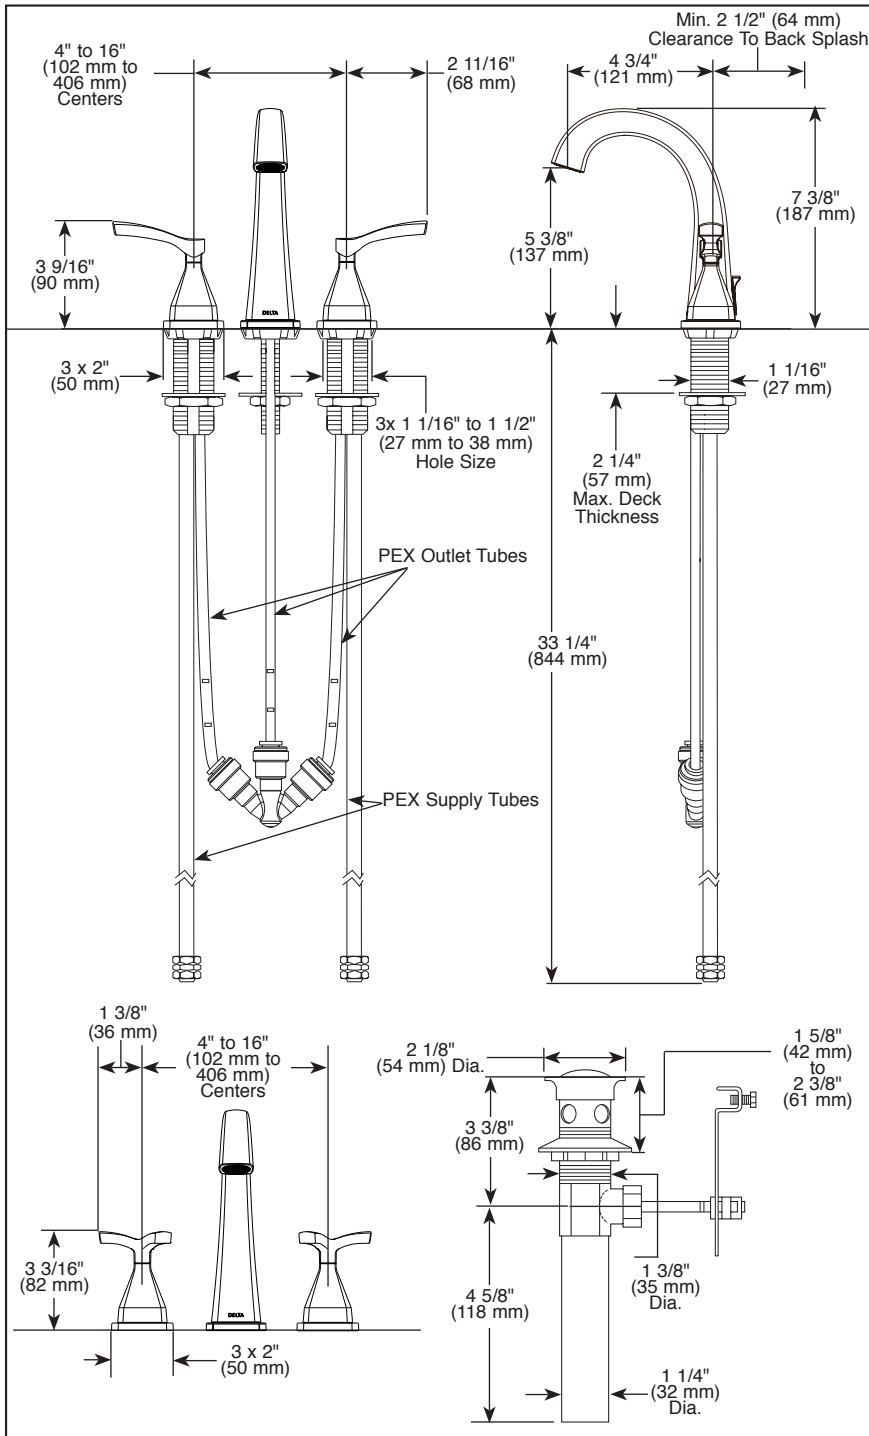

STANDARD SPECIFICATIONS:

- Max. flow rate 1.2 gpm @ 60 psi, 4.5 L/min @ 414 kPa
- Three hole mount
- Solid brass fabricated end valve
- 1/4 turn stops
- Hot and cold stems are interchangeable
- Diamond coated ceramic cartridge
- 3/8" O.D. straight PEX supply tubes
- Models have metal drain with pop-up type fitting with plated flange and stopper

COMPLIES WITH:

- ASME A112.18.1 / CSA B125.1
- ASME A112.18.2 / CSA B125.2
- Indicates compliance to ICC/ANSI A117.1 - Valve control only
- EPA WaterSense®

▲ Designate proper finish suffix

Delta reserves the right (1) to make changes in specifications and materials, and (2) to change or discontinue models, both without notice or obligation. Dimensions are for reference only. See current full-line price book or www.deltafaucet.com for finish options and product availability.