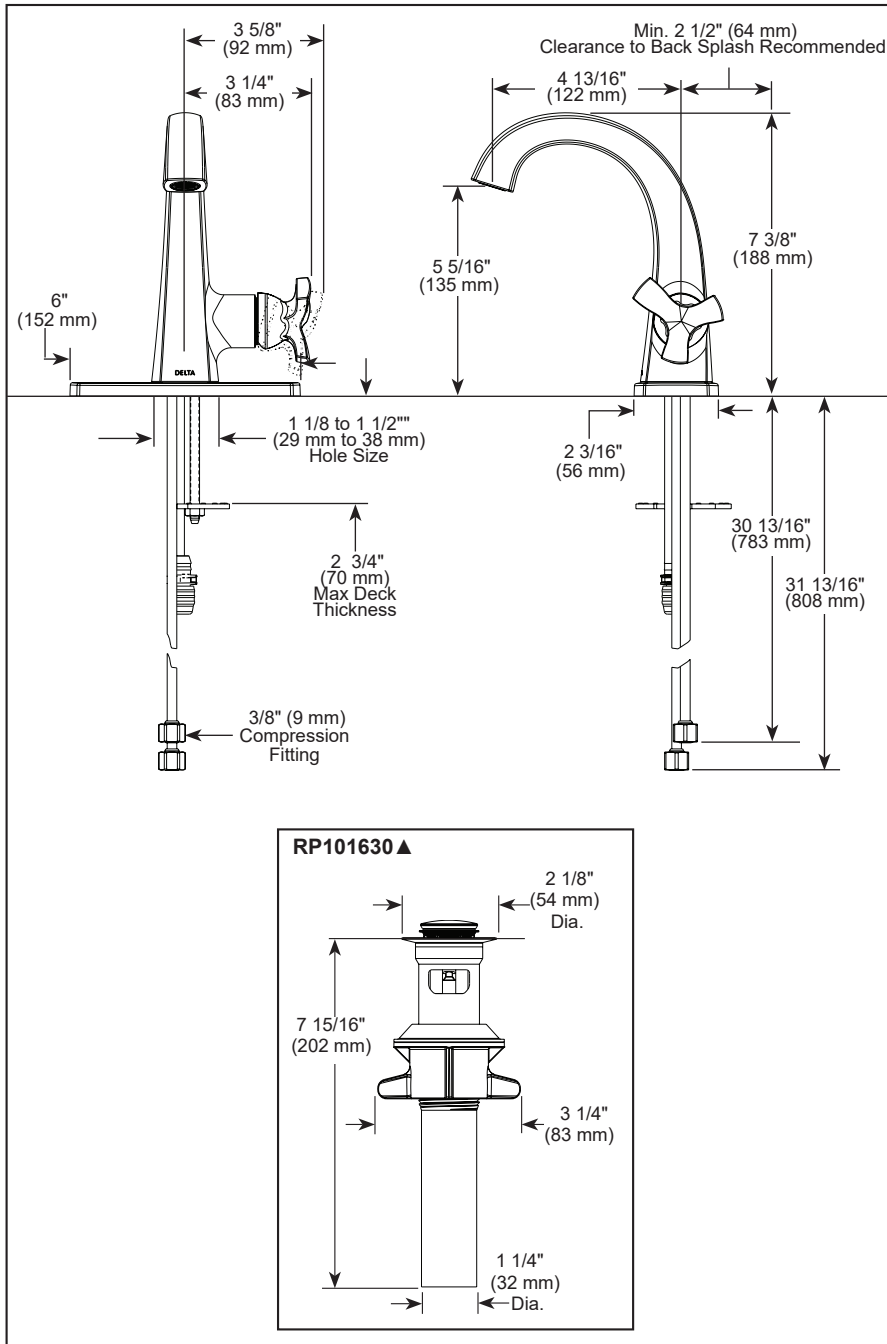

STANDARD SPECIFICATIONS:

- Max flow rate 1.2 gpm @ 60 psi, 4.5 L/min @ 414 kPa
- One or three hole mount (escutcheon included)
- Solid solid metal construction
- Diamond coated ceramic cartridge
- 1/4" O.D. straight, staggered PEX supply tubes
- Models have metal drain with pop-up type fitting with plated flange and stopper, no lift rod hole
- Optional red/blue indicator ring provided with model

COMPLIES WITH:

- ASME A112.18.1 / CSA B125.1
- ASME A112.18.2 / CSA B125.2
- Indicates compliance to ICC/ANSI A117.1
- EPA WaterSense®

▲ Designate Proper Finish Suffix

Delta reserves the right (1) to make changes in specifications and materials, and (2) to change or discontinue models, both without notice or obligation. Dimensions are for reference only. See current full-line price book or www.deltafaucet.com for finish options and product availability.