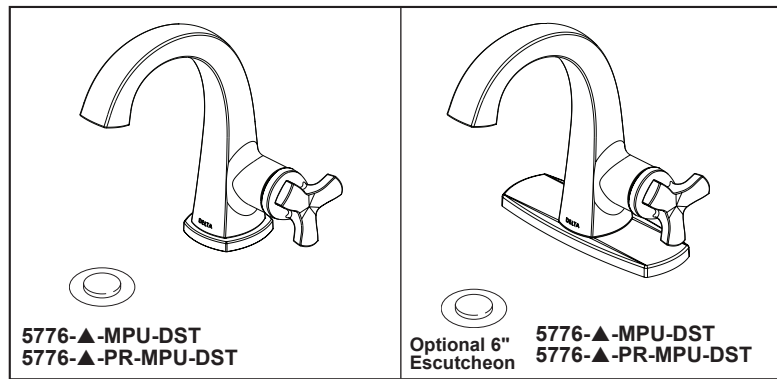

STANDARD SPECIFICATIONS:

- Max flow rate 1.2 gpm @ 60 psi, 4.5 L/min @ 414 kPa
- One or three hole mount (escutcheon included)
- Solid solid metal construction
- Diamond coated ceramic cartridge
- 1/4" O.D. straight, staggered PEX supply tubes
- Models have metal drain with pop-up type fitting with plated flange and stopper, no lift rod hole
- Optional red/blue indicator ring provided with model

WARRANTY

- Parts and Finish - Lifetime limited warranty; or for commercial purchasers, 10 years for multi-family residential (apartments and condominiums) and 5 years for all other commercial uses, in each case from the date the product is received by the original purchaser or their authorized representative (installation contractor, etc.).
- Electronic Parts and Batteries (if applicable) - 5 years from the date the product is received by the original purchaser or their authorized representative (installation contractor, etc.); or for commercial purchasers, 1 year from the date the product is received by the original purchaser or their authorized representative (installation contractor, etc.). No warranty is provided on batteries.

COMPLIES WITH:

- ASME A112.18.1 / CSA B125.1
- ASME A112.18.2 / CSA B125.2
- Indicates compliance to ICC/ANSI A117.1
- EPA WaterSense®

▲ Designate Proper Finish Suffix

Delta reserves the right (1) to make changes in specifications and materials, and (2) to change or discontinue models, both without notice or obligation. Dimensions are for reference only. See current full-line price book or www.deltafaucet.com for finish options and product availability.

DSP-L-5776-MPU-DST Rev. A

Delta Faucet Company

55 E. 111th Street, Indianapolis, IN 46280
350 South Edgeware Road, St. Thomas, ON N5P 4L1
© 2023 Delta Faucet Company