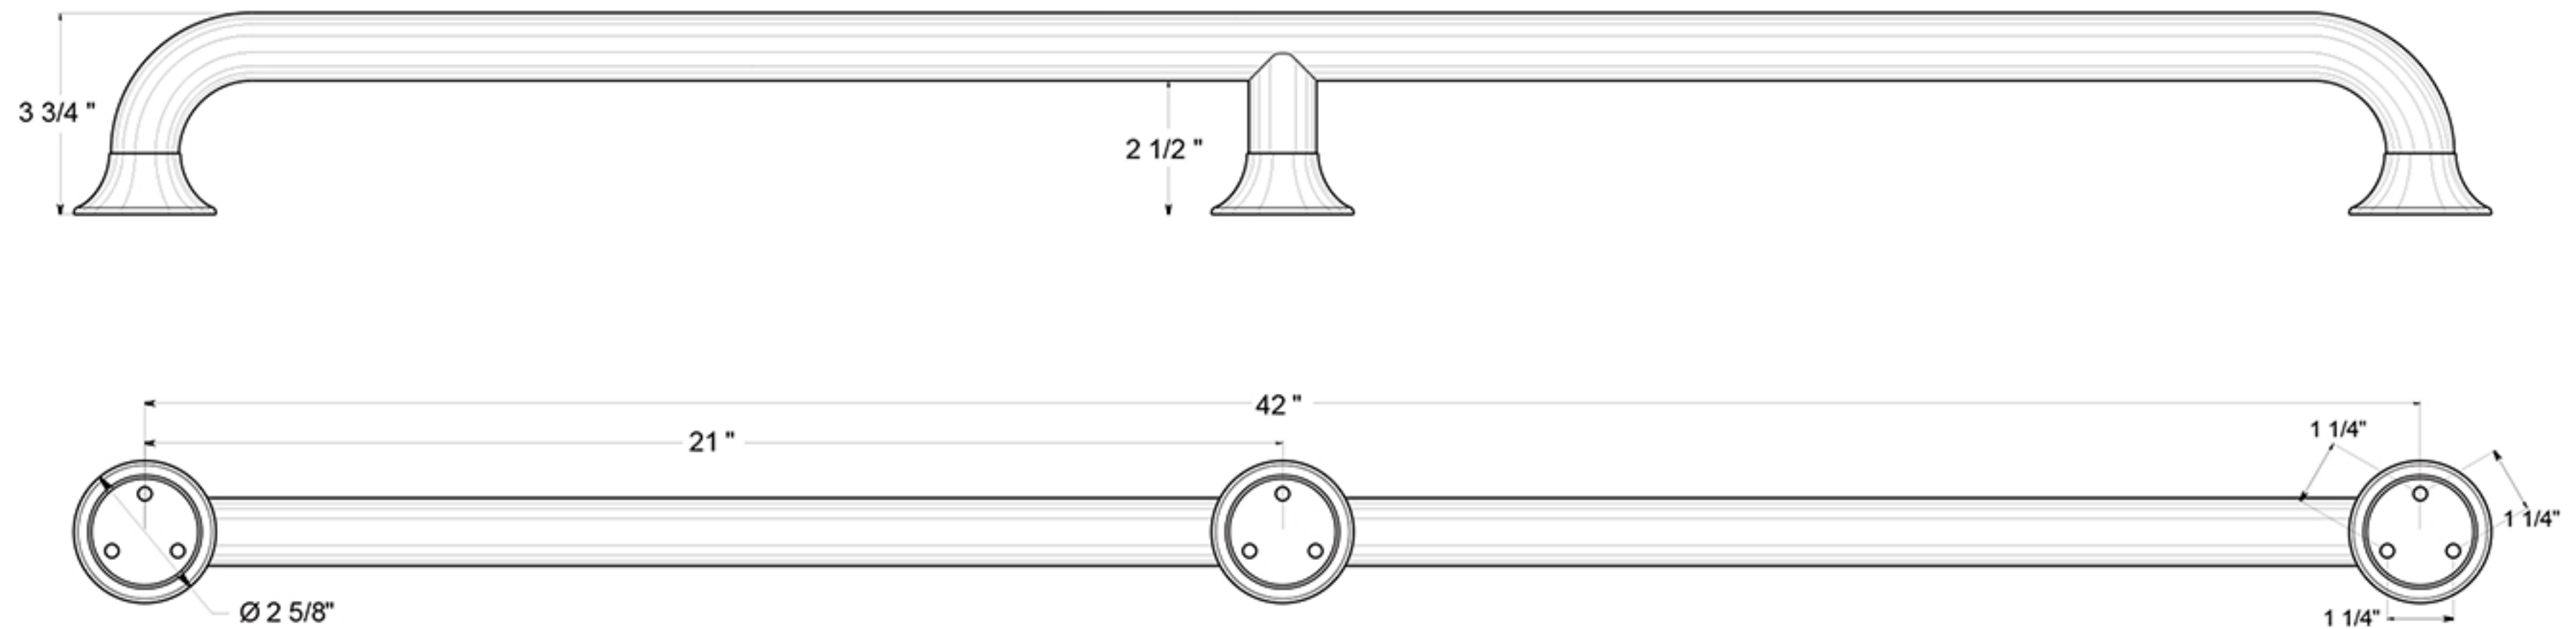

88GB42

42" GRAB BAR / 1-1/4" DIAMETER / WITH CENTER POST / SOLID BRASS

DRAWING NOT TO SCALE

NOTE: Deltana reserves the right to constantly improve its products and is not responsible for differences between the product in-hand and the specifications contained in this drawing. We do not recommend to pre-drill holes or pre-cut woods or metals based on the drawing information if the veracity of the specifications has not been proven by the live product.