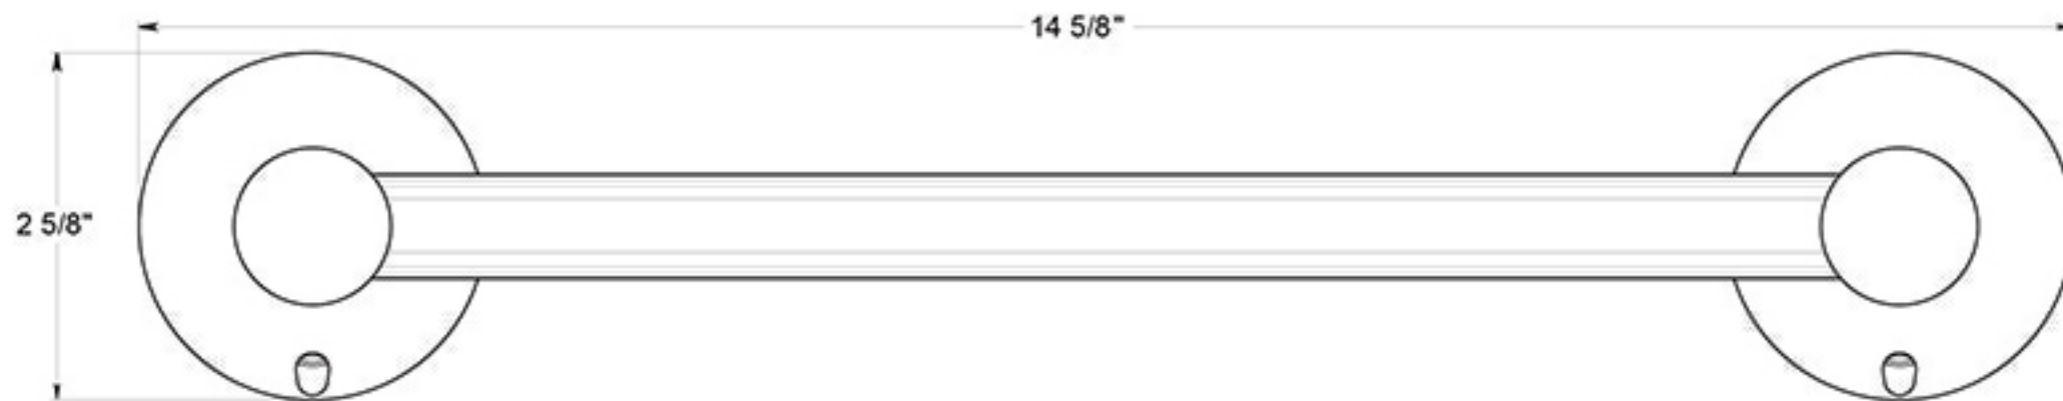

# 88TB12

12" TOWEL BAR / SOLID BRASS

DRAWING NOT TO SCALE

NOTE: Deltana reserves the right to constantly improve its products and is not responsible for differences between the product in-hand and the specifications contained in this drawing. We do not recommend to pre-drill holes or pre-cut woods or metals based on the drawing information if the veracity of the specifications has not been proven by the live product.