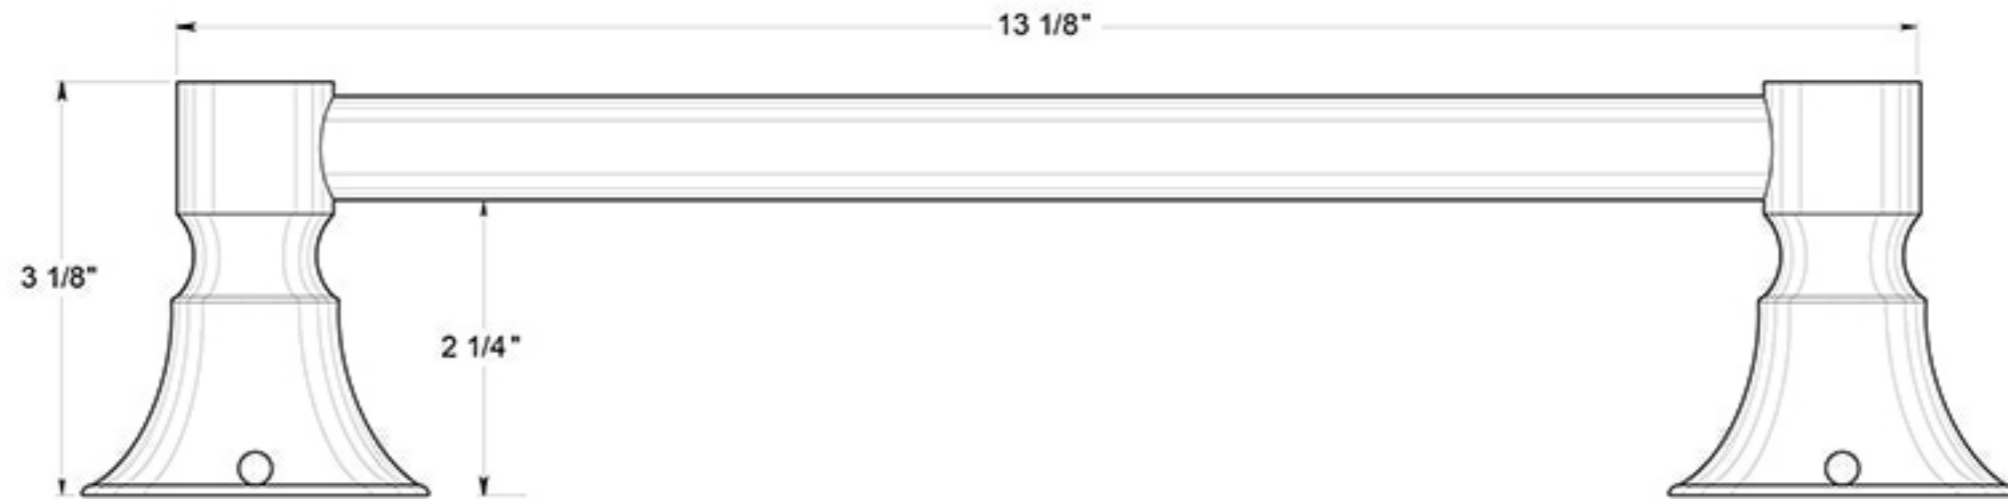

# 88TB12

12" TOWEL BAR / SOLID BRASS

DRAWING NOT TO SCALE

NOTE: Deltana reserves the right to constantly improve its products and is not responsible for differences between the product in-hand and the specifications contained in this drawing. We do not recommend to pre-drill holes or pre-cut woods or metals based on the drawing information if the veracity of the specifications has not been proven by the live product.