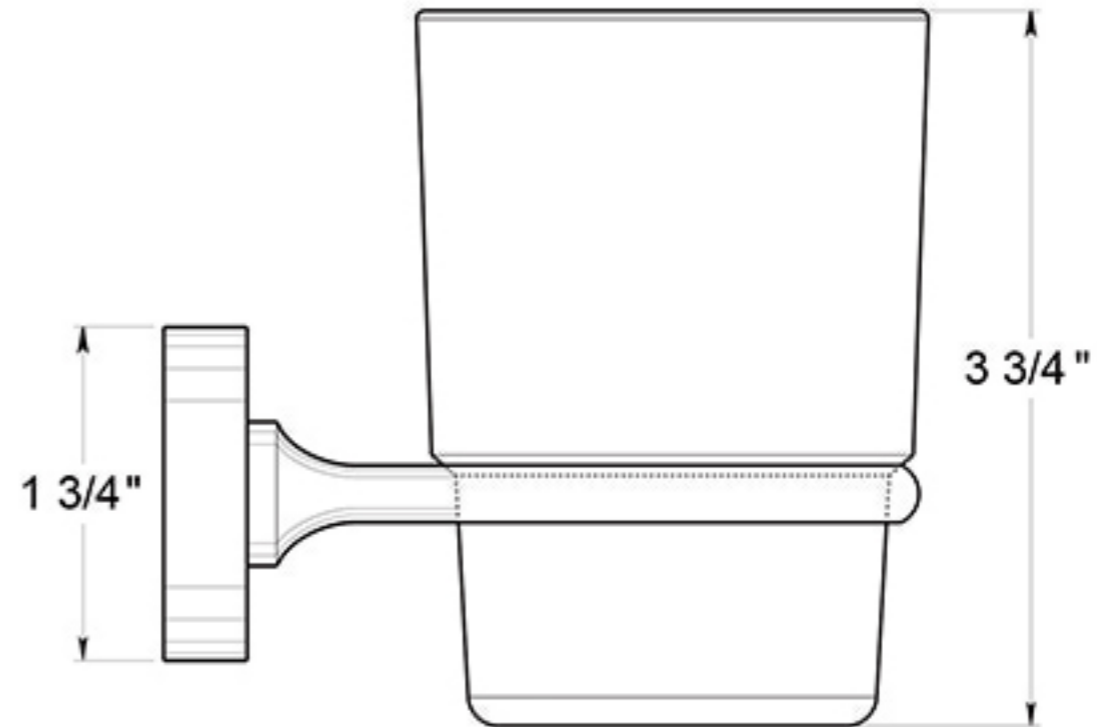

BBN2014

TUMBLER HOLDER WITH GLASS / ZINC

DRAWING NOT TO SCALE

NOTE: Deltana reserves the right to constantly improve its products and is not responsible for differences between the product in-hand and the specifications contained in this drawing. We do not recommend to pre-drill holes or pre-cut woods or metals based on the drawing information if the veracity of the specifications has not been proven by the live product.