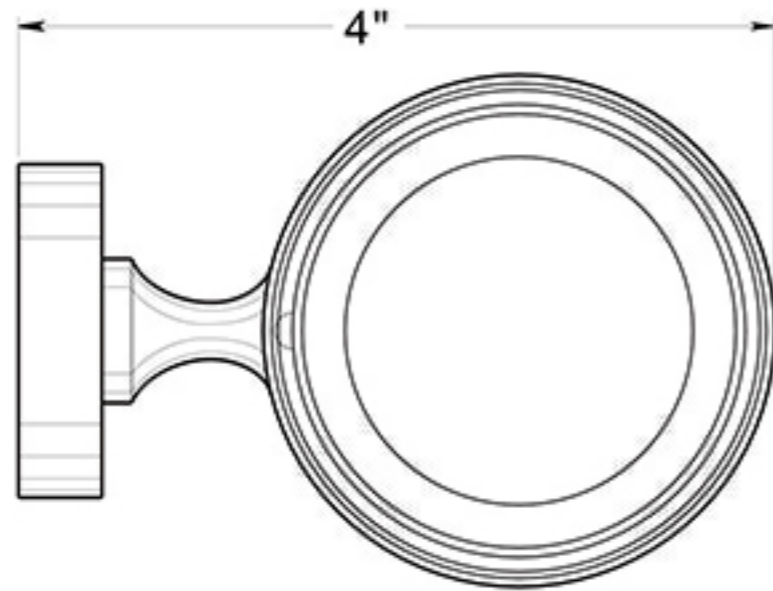

BBN2014

TUMBLER HOLDER WITH GLASS / ZINC

DRAWING NOT TO SCALE

NOTE: Deltana reserves the right to constantly improve its products and is not responsible for differences between the product in-hand and the specifications contained in this drawing. We do not recommend to pre-drill holes or pre-cut woods or metals based on the drawing information if the veracity of the specifications has not been proven by the live product.