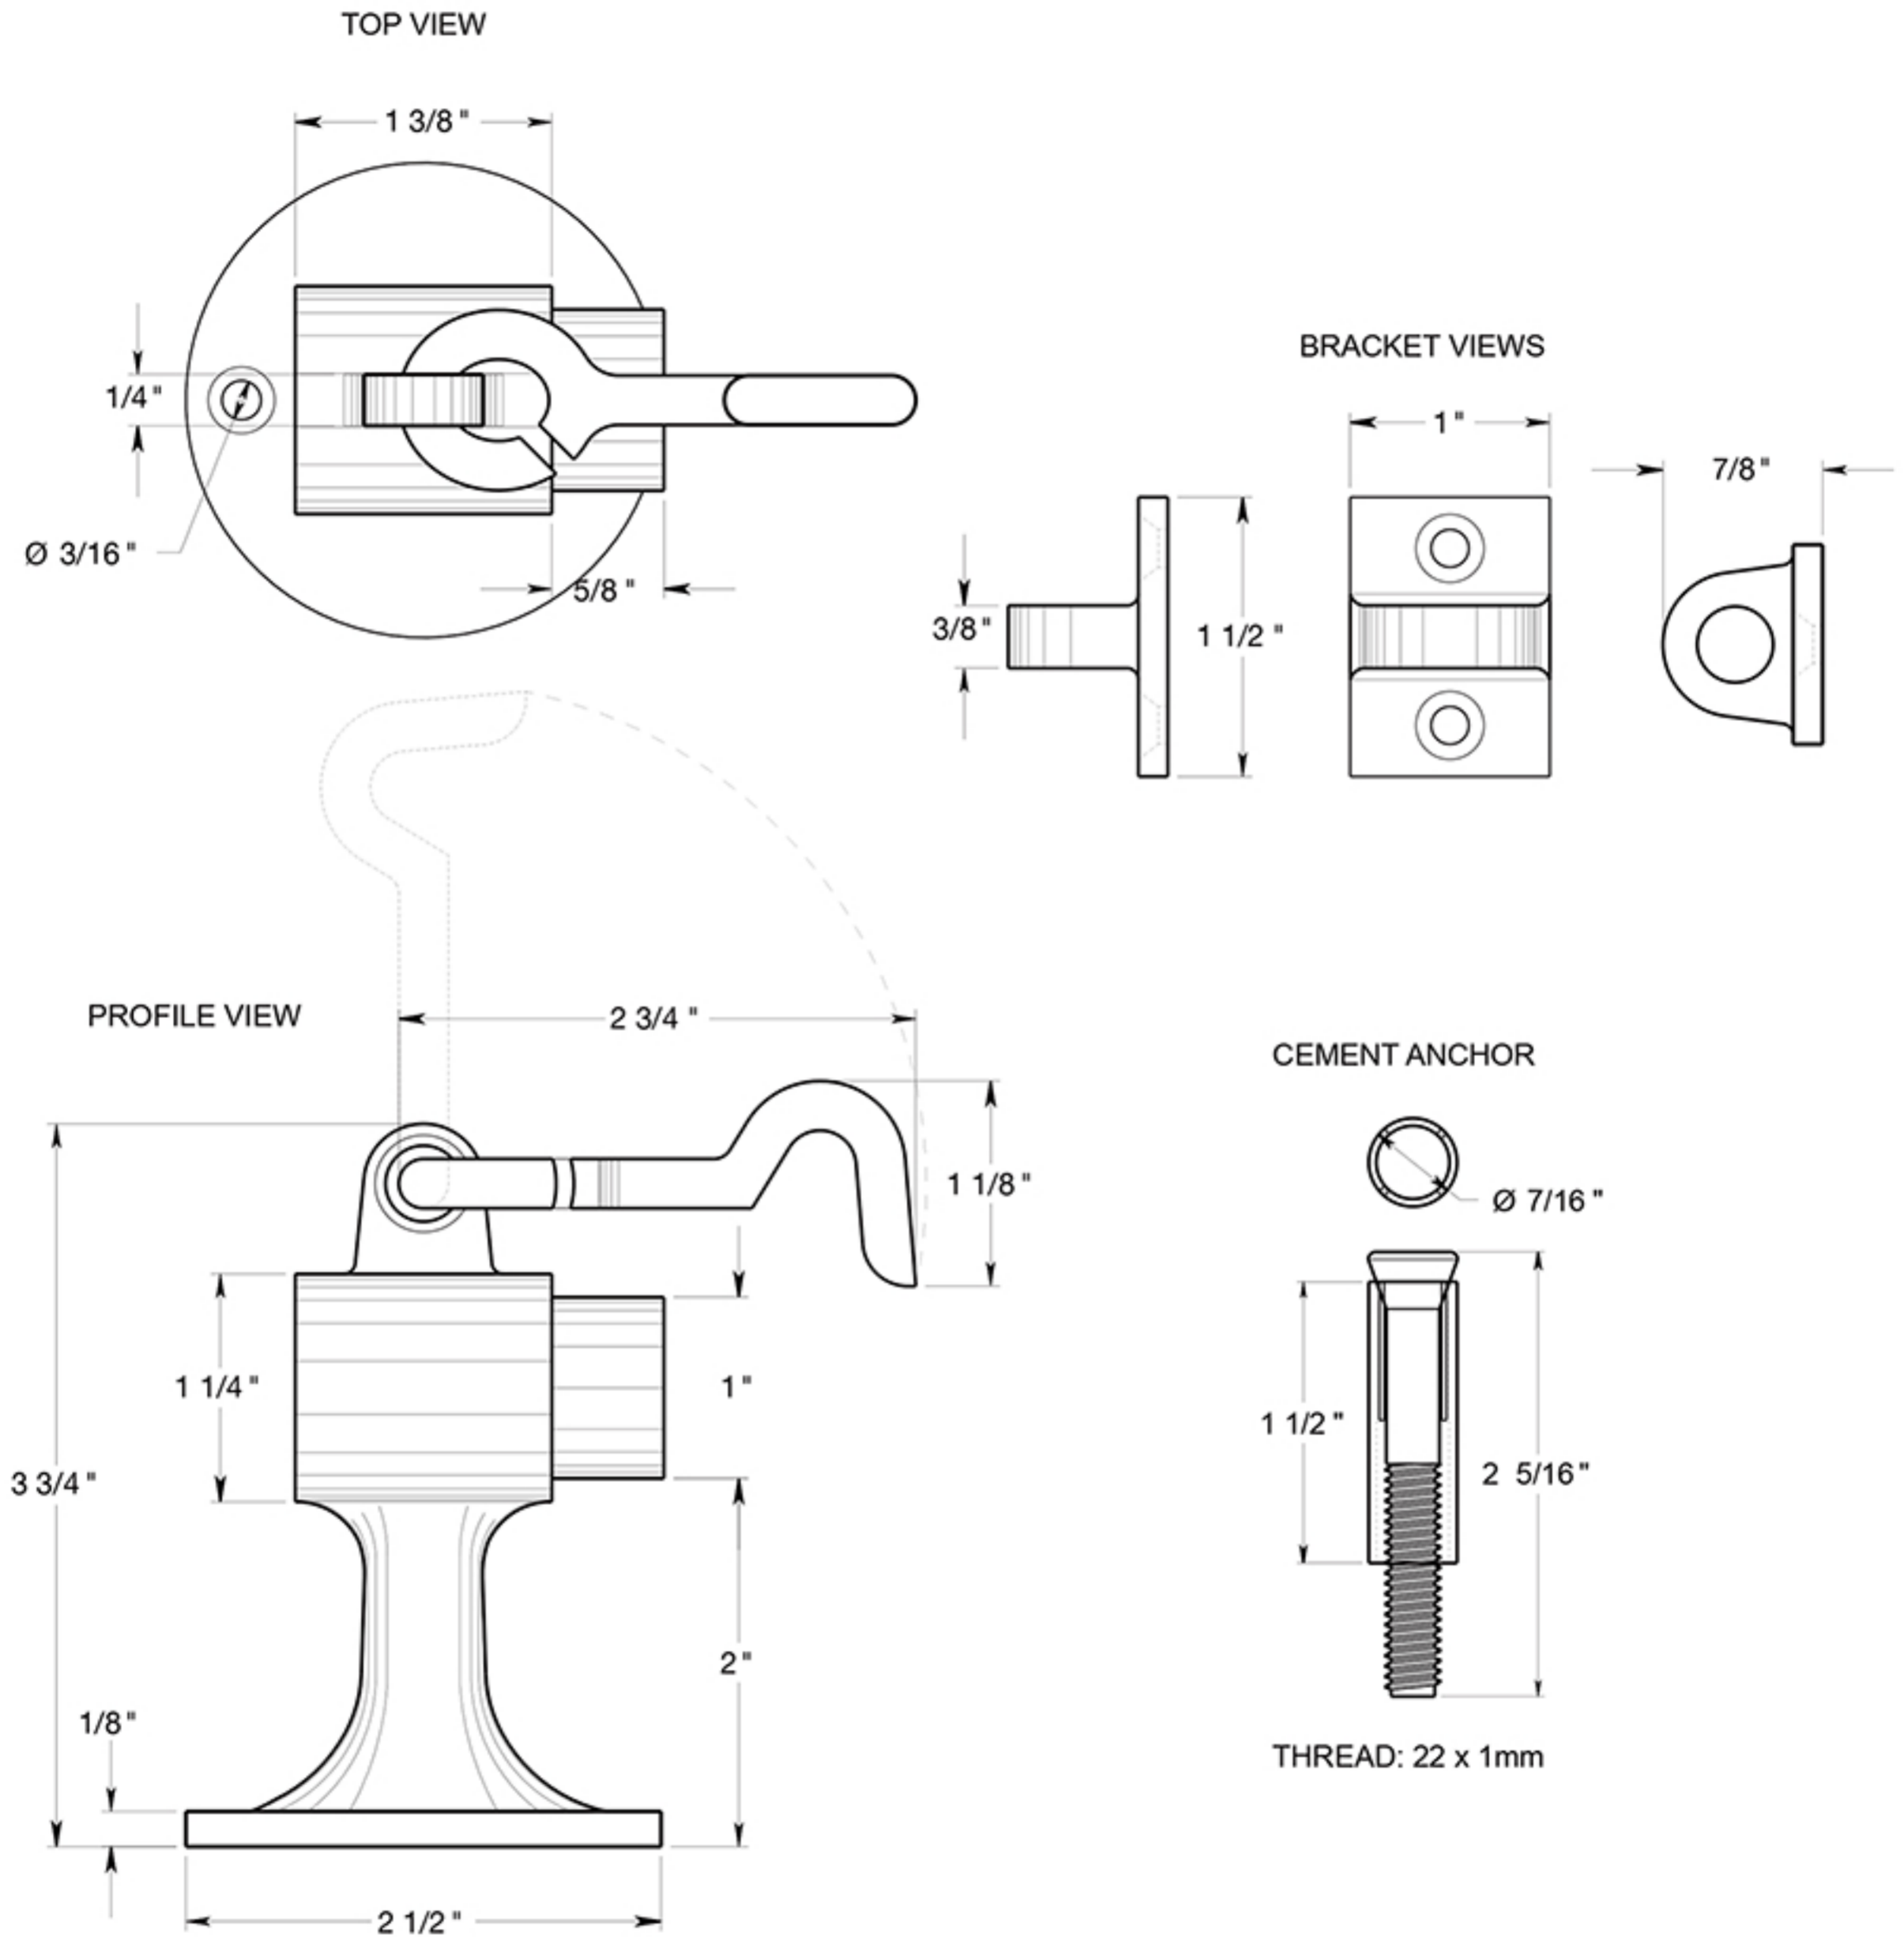

DSF444

3" DOOR BUMPER / CEMENT FLOOR MOUNT / WITH HOOK AND EYE
SOLID BRASS

DRAWING NOT TO SCALE

NOTE: Deltana reserves the right to constantly improve its products and is not responsible for differences between the product in-hand and the specifications contained in this drawing. We do not recommend to pre-drill holes or pre-cut woods or metals based on the drawing information if the veracity of the specifications has not been proven by the live product.