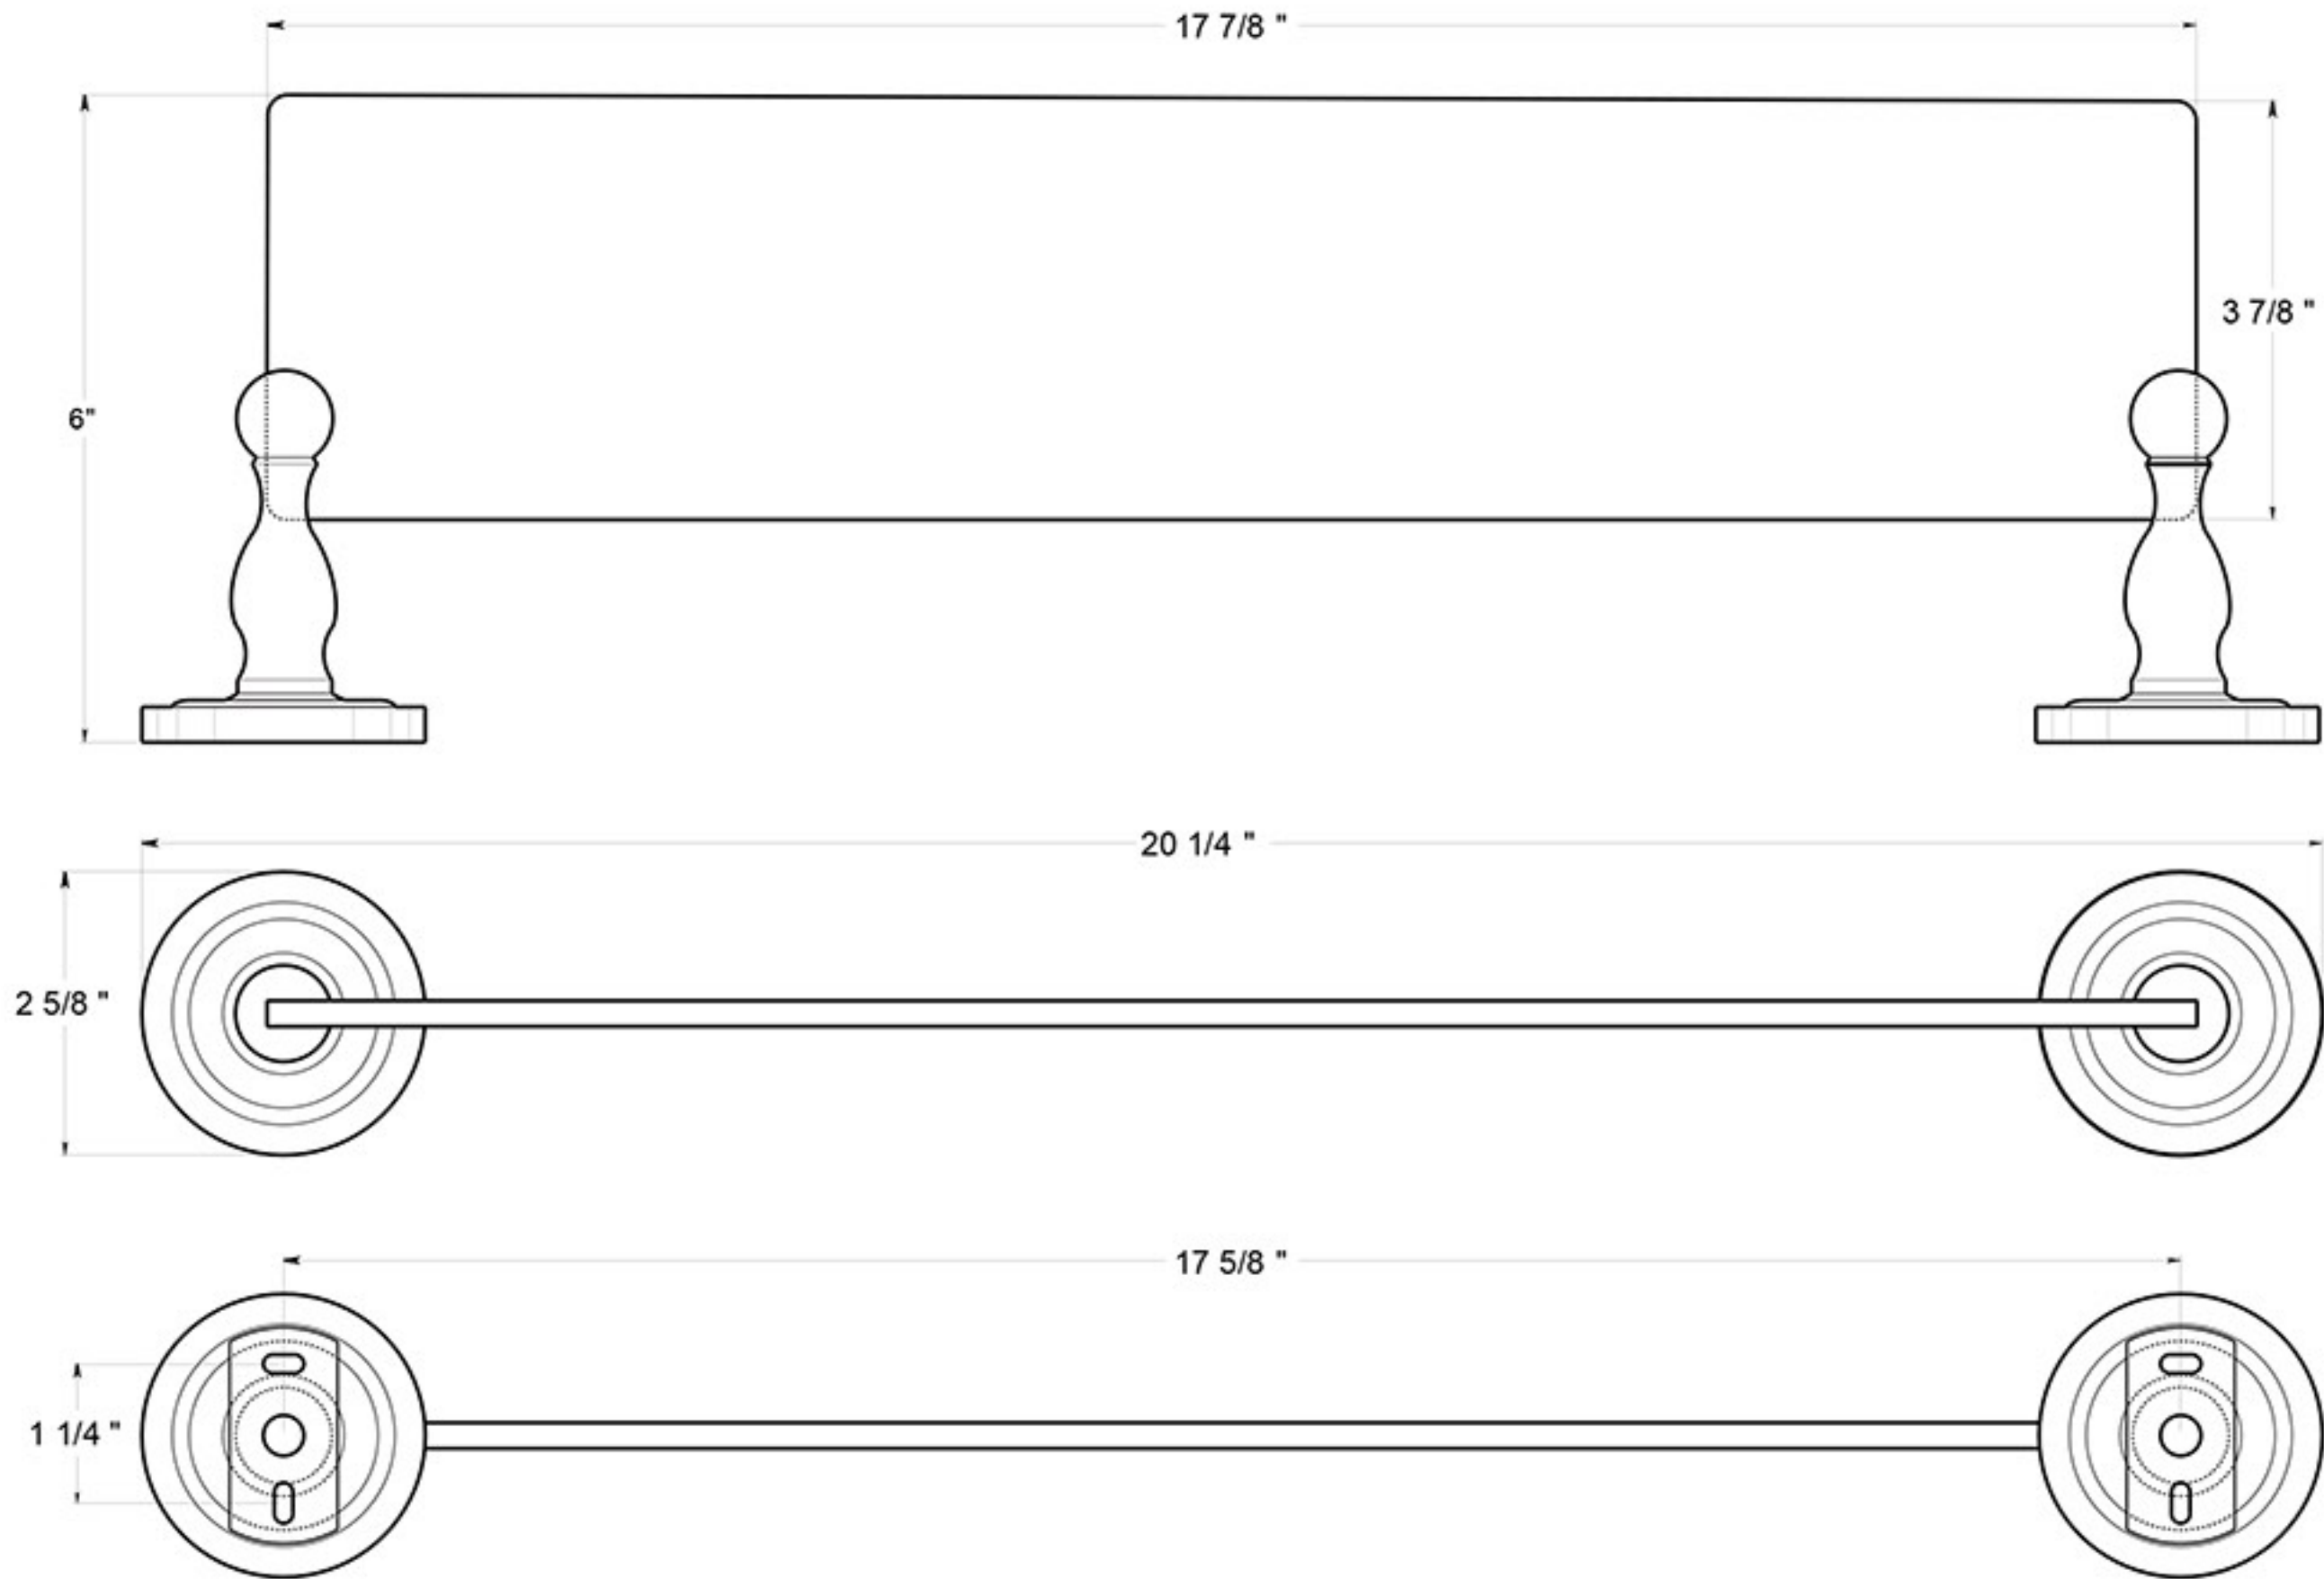

R2015

18" GLASS TOWEL SHELF / SOLID BRASS

DRAWING NOT TO SCALE

NOTE: Deltana reserves the right to constantly improve its products and is not responsible for differences between the product in-hand and the specifications contained in this drawing. We do not recommend to pre-drill holes or pre-cut woods or metals based on the drawing information if the veracity of the specifications has not been proven by the live product.