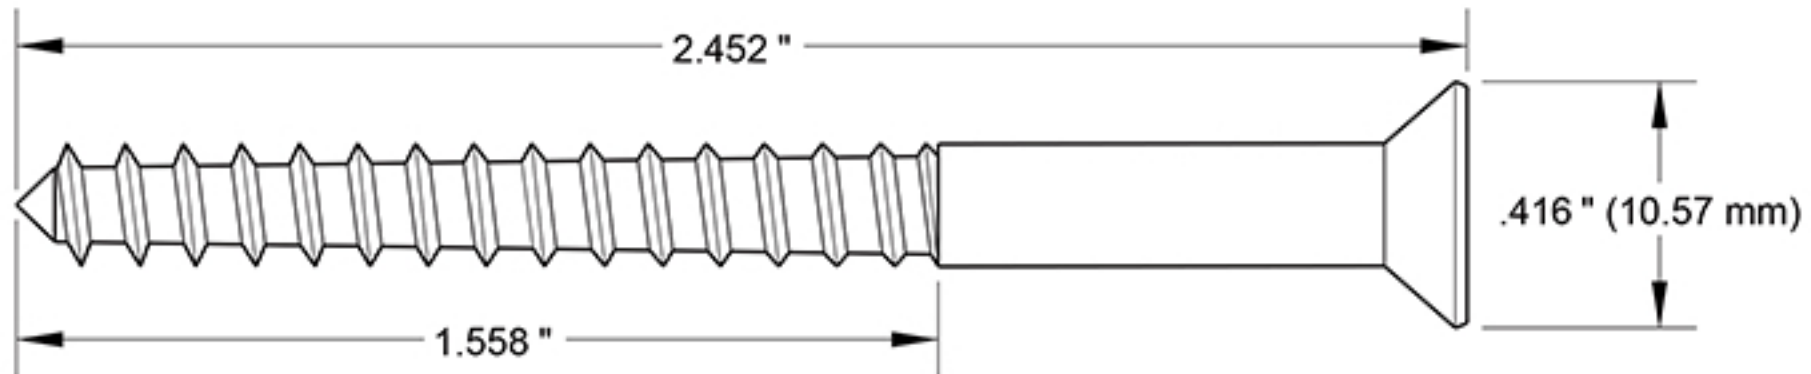

SCWB1225

#12 x 2-1/2" WOOD SCREW / SOLID BRASS

DRAWING NOT TO SCALE

NOTE: Deltana reserves the right to constantly improve its products and is not responsible for differences between the product in-hand and the specifications contained in this drawing. We do not recommend to pre-drill holes or pre-cut woods or metals based on the drawing information if the veracity of the specifications has not been proven by the live product.