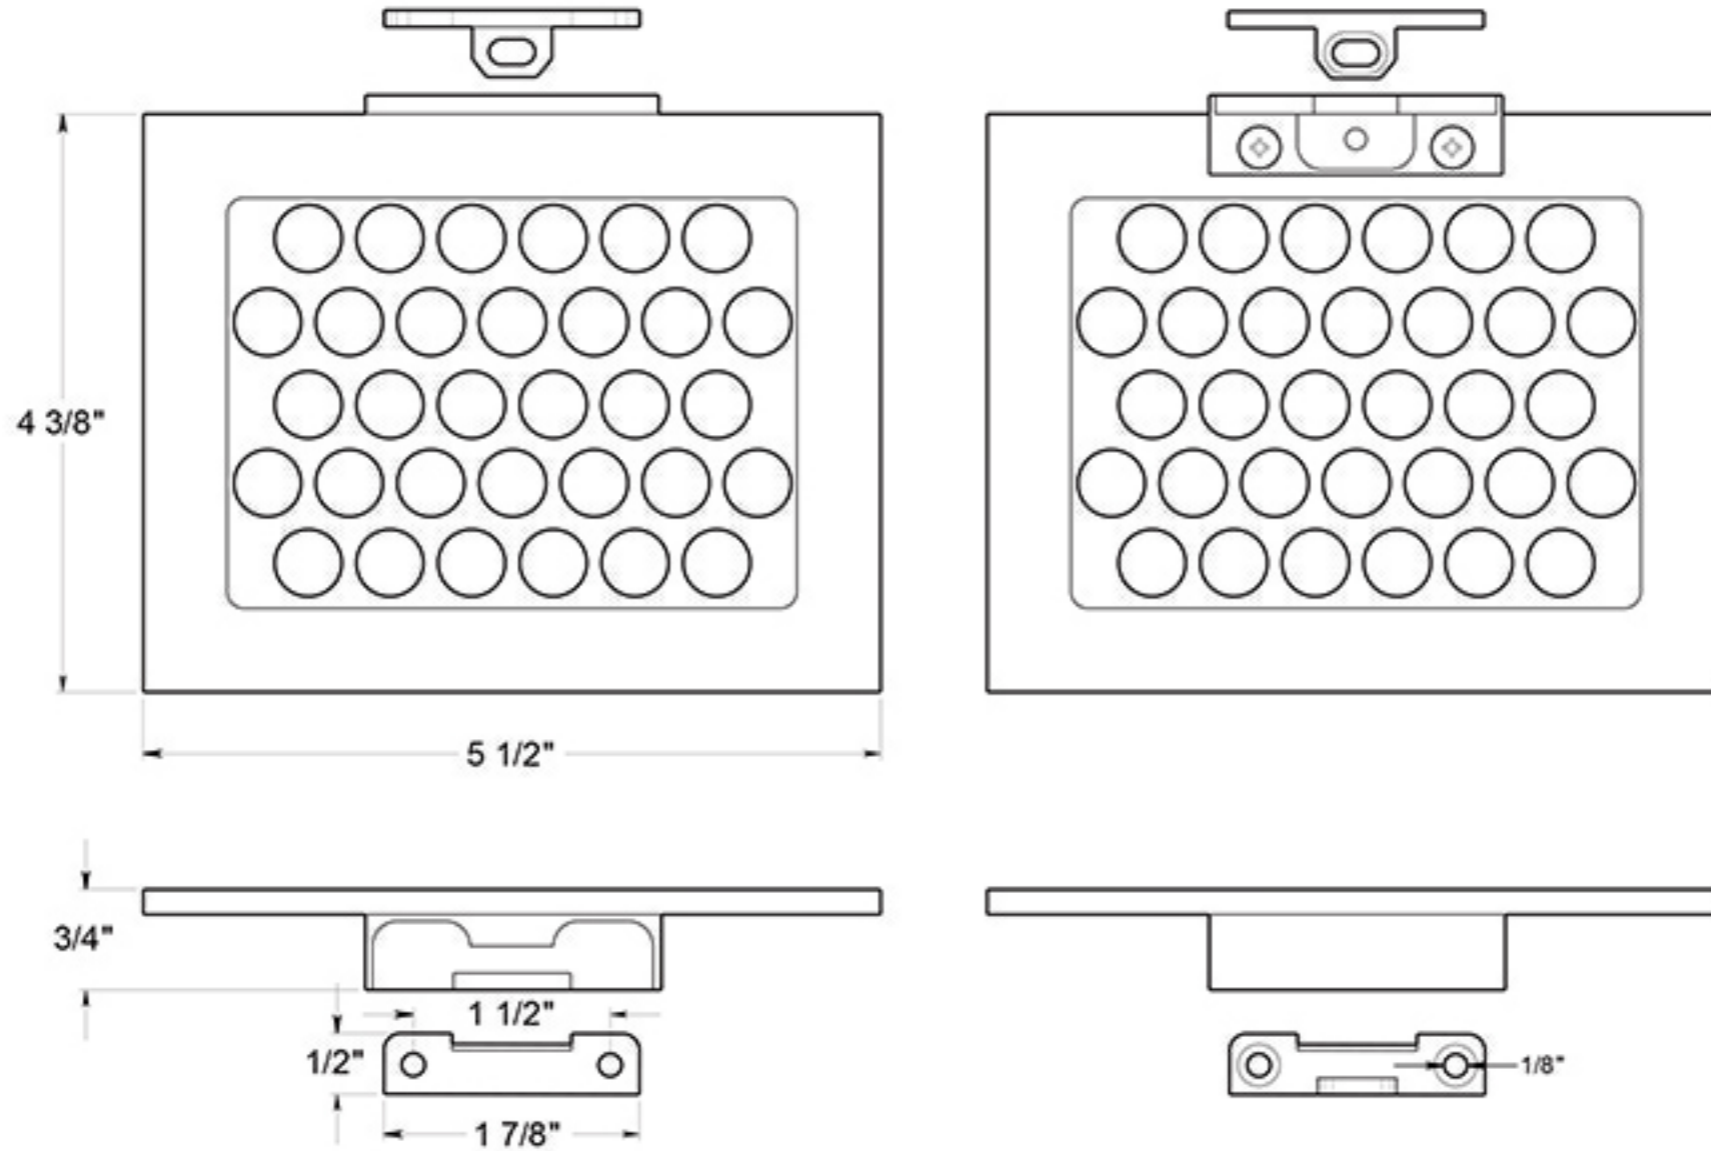

# WBHDSD55

5-1/2" x 4-3/8" HD BASKET / SOAP DISH / SOLID BRASS

DRAWING NOT TO SCALE

NOTE: Deltana reserves the right to constantly improve its products and is not responsible for differences between the product in-hand and the specifications contained in this drawing. We do not recommend to pre-drill holes or pre-cut woods or metals based on the drawing information if the veracity of the specifications has not been proven by the live product.