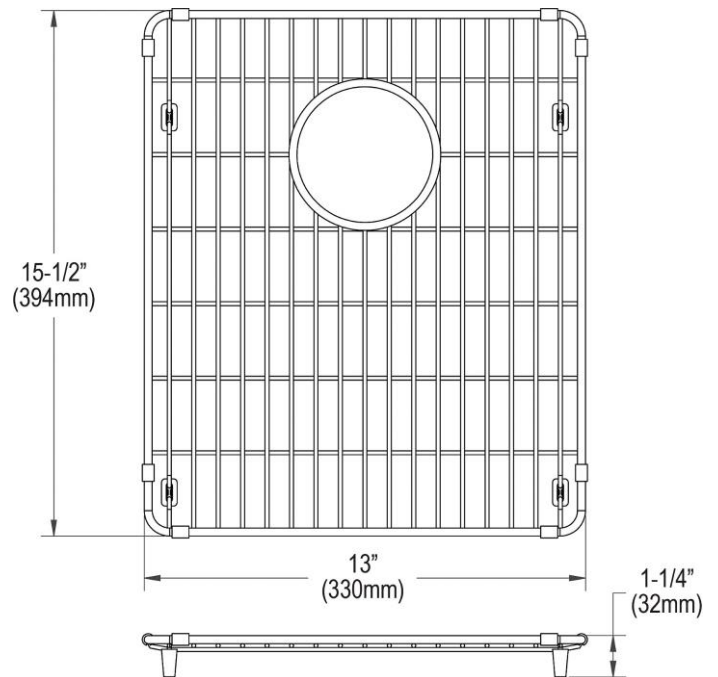

Material:	Stainless Steel
Finish:	Polished Stainless Steel
Dimensions:	13" x 15-1/2" x 1-1/4"

AMERICAN PRIDE. A LIFETIME TRADITION.
Like your family, the Elkay family has values and traditions that endure. For almost a century, Elkay has been a family-owned and operated company, providing thousands of jobs that support our families and communities.

- [Clean and Care Manual (PDF)](#)
- [Clean and Care Manual (PDF)](#)
- [Warranty (PDF)](#)