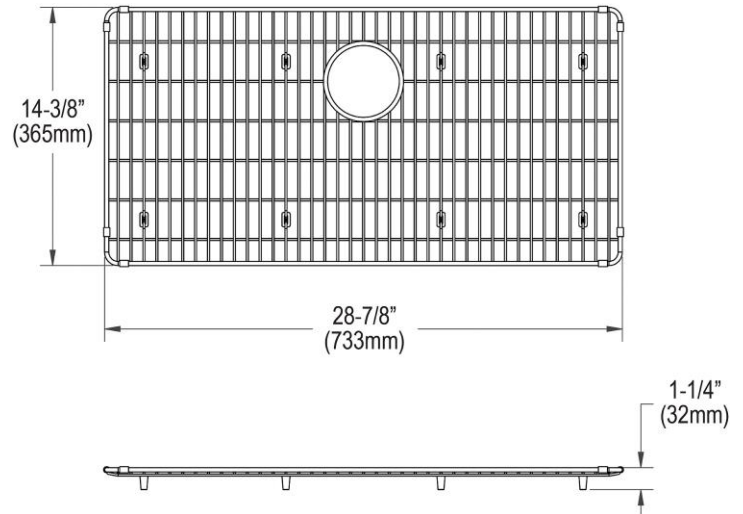

Material:	Stainless Steel
Finish:	Polished Stainless Steel
Dimensions:	28-7/8" x 14-3/8" x 1-1/4"

AMERICAN PRIDE. A LIFETIME TRADITION.
Like your family, the Elkay family has values and traditions that endure. For almost a century, Elkay has been a family-owned and operated company, providing thousands of jobs that support our families and communities.

[Clean and Care Manual (PDF)](#)
[Clean and Care Manual (PDF)](#)
[Warranty (PDF)](#)