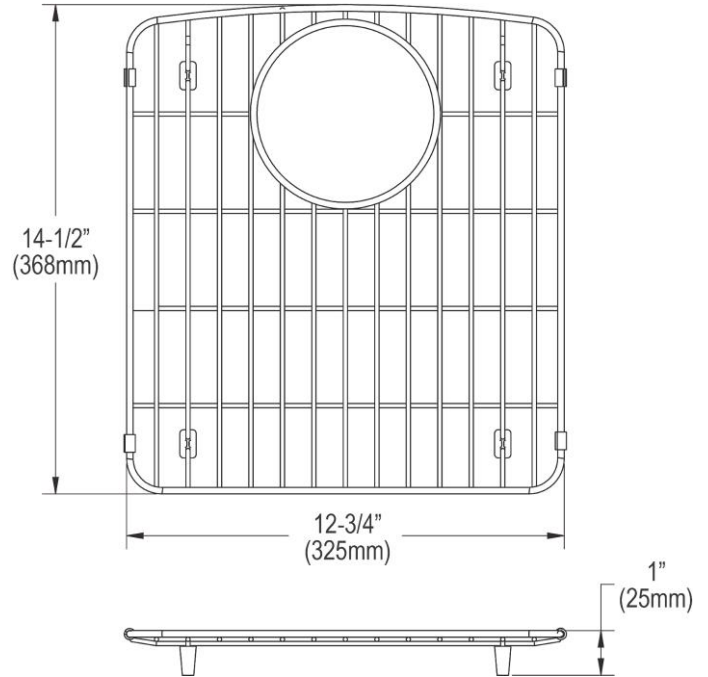

Material:	Stainless Steel
Finish:	Polished Stainless Steel
Dimensions:	12-3/4" x 14-1/2" x 1"
Fits Bowl Size(s):	15-3/16" x 16-3/4"

Special Note: For bowls with rear center drain opening.

AMERICAN PRIDE. A LIFETIME TRADITION.
Like your family, the Elkay family has values and traditions that endure. For almost a century, Elkay has been a family-owned and operated company, providing thousands of jobs that support our families and communities.

[Clean and Care Manual (PDF)](#)

[Clean and Care Manual (PDF)](#)

[Warranty (PDF)](#)