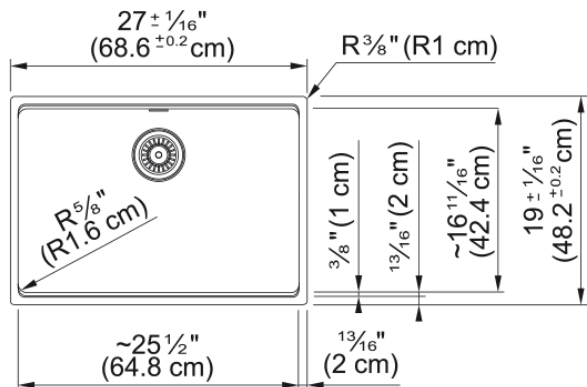

Maris Undermount Sink - MAG11025-ONY | 125.0687.025

Technical Data

Aspect

Sink type	Sink
Type of material	Granite
Number of bowls	1
Color	Onyx
Finish	None

Product Dimensions

Exterior size: right to left	27.008
Exterior size: front to back	18.976
Large bowl size: right to left	25.433
Large bowl size: front to back	16.732
Large bowl: depth	9.488

Installation

Minimum cabinet size	30"
----------------------	-----

Product specifications

Installation type	Undermount
Drain hole	3 1/2"
Position of drainer	No drainer

Product identification

Product brand	FRANKE
Product family	Maris
Collection	Maris
Certified by	IAPMO