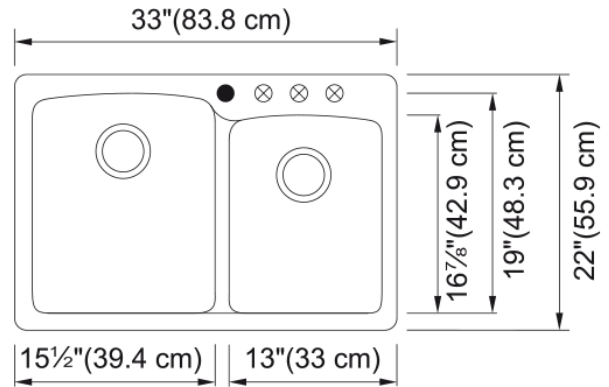

Ellipse Dual Mount Sink - EOMB33229-1 | 114.0699.561

Technical Data

Aspect

Sink type	Sink
Type of material	Granite
Number of bowls	2
Color	Matte black
Surface finish	None

Product Dimensions

Exterior size: right to left	33
Exterior size: front to back	22
Large bowl size: right to left	15.669
Large bowl size: front to back	18.858
Large bowl: depth	9.016
Small bowl size: right to left	12.992
Small bowl size: front to back	16.89
Small bowl: depth	7.992

Installation

Minimum cabinet size	33"

Product specifications

Installation type	Topmount / drop in
Drain hole	3 1/2"
Position of drainer	No drainer

Product identification

Product brand	Neutral
Collection	Ellipse
Certified by	IAPMO

Features

Drainers number	No drainer
Product reversibility	No