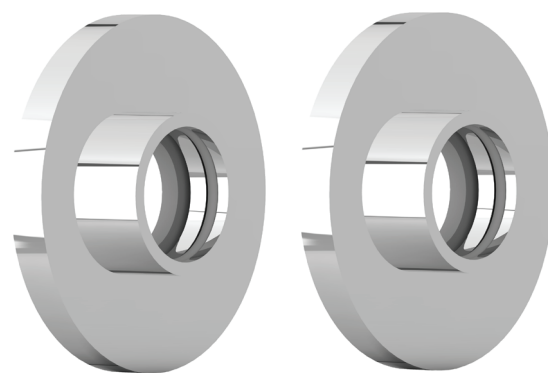

Shower Rod Brackets, Pair

4639B

Features

- Solid metal construction
- Straight rod design
- Concealed, twin stainless steel mounting brackets
- O-ring stabilizers hold rod securely to brackets
- Complements Kubic product series

Codes / Standards Compliance

Meets or exceeds the following at date of manufacture:

- All applicable US Federal and State material regulations

Colors / Finishes

- PC: Polished Chrome
- PN: Polished Nickel
- SN: Satin Nickel
- Other: NA

Specified Model

Model	Description	Colors | Finishes
4639B	Shower Rod Brackets, Pair	☐ PC ☐ PN ☐ SN

Required Accessory

Model	☐ 1139R-6
Finish	☐ PC ☐ PN ☐ SN
Image	

Optional Accessory

Model	☐ 1139SR
Finish	☐ PC ☐ SN ☐ 10B
Image	

Product Specification:

The Shower Rod Set shall incorporate solid metal construction including a stainless steel rod and concealed mounting brackets. Mounting brackets shall incorporate o-ring stabilizers at the mounting bracket/rod interfaces. Shower Rod Set shall complement Kubic product series. Shower Rod Set shall consist of be GINGER Shower Rod Brackets (Pair) Model 4639B/____ and GINGER 6' Shower Curtain Rod Model 1139R-6/____. [Shower Curtain Rings, Set of 12, shall be GINGER Model 1139SR/____.]