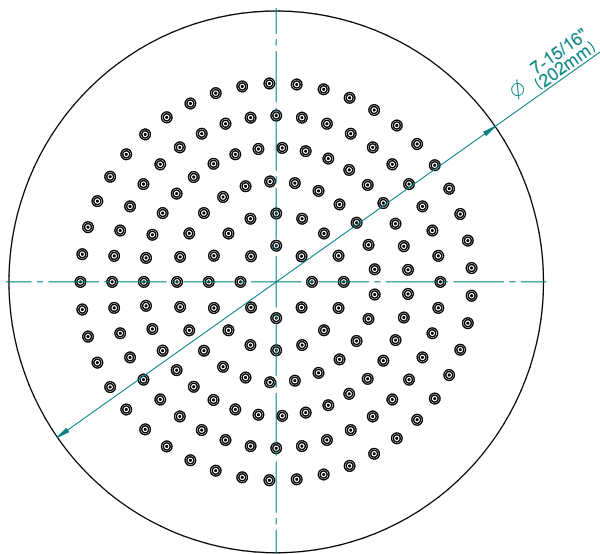

G-8449

Aqua-Sense Collection
Contemporary 8" Round Showerhead

Product Features

- 1/4" thick
- 169 no-clog, easy-clean rubber spray nozzles
- Showerhead flow rate ≤ 1.8 max gpm

Available Finishes

- Polished Chrome
  G-8449-PC
- Brushed Nickel
  G-8449-PN
- Polished Nickel
  G-8449-BNi
- Unfinished Brass*
  G-8449-UB*
- Steinox
  G-8449-SN
- Olive Brass*
  G-8449-OB*
- Architectural Black with Chrome Accents*
  G-8449-PC/BK*
- Brushed Gold*
  G-8449-BAU

* Special order finish- call for availability

Code Compliance

- CALGreen

Warranty

- Limited lifetime warranty

For complete warranty information go to www.graff-designs.com/en-nam/warranty

The measurements shown are for reference only. Products and specifications shown are subject to change without notice. Revised 12/2017

www.graff-designs.com | phone: 800-954-4723