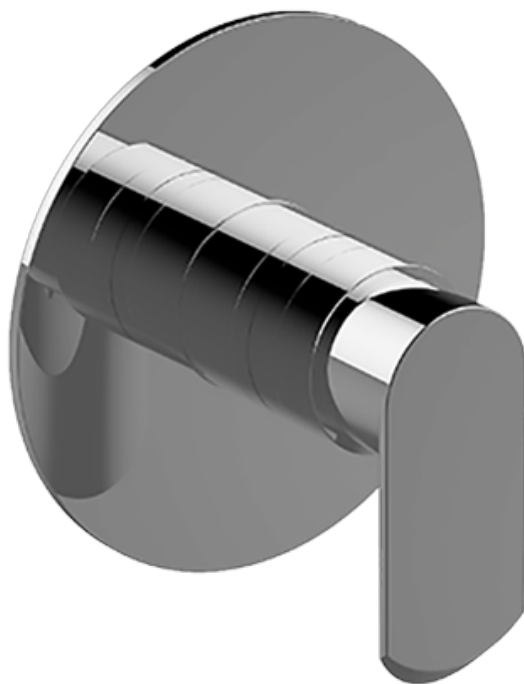

SHOWER
Contemporary Square
Thermostatic Set w/Body Sprays
& Handshower (Rough & Trim)
GB1.231A-LM45S

GRAFF[®]

Information

- 8" Rain Showerhead with 12" Ceiling-Mounted Shower Arm
- Round Body Sprays w/Solid Brass Swivel Head (3 pieces)
- 3/4" Thermostatic Valve
- Handshower Set w/Wall Bracket and Multi-function Handshower
- Stop/Volume Control Valves (3 pieces)
- Flow Rates: showerhead ≤ 2.0 max gpm, handshower ≤ 1.5 max gpm
- Optional Extension Kit

SHOWER
Rough
G-8005

GRAFF®

Information

- 18.4 gpm @ 60 psi
- 3/4" universal inlets/outlets with female threads
- Built-in service stops
- Complete serviceability from front of all units
- Supplied with protective plastic cover
- Thermostatic valve uses a paraffin wax cartridge

Finishes

Brushed
Nickel

Polished
Chrome

SHOWER
Phase Thermostatic Valve Trim
with Handle
G-8036-LM45S-T

GRAFF[®]

Information

- Single metal handle and decorative trim plate
- Use with G-8000 or G-8005 thermostatic rough valve
- ADA

Finishes

Brushed
Nickel

Polished
Chrome

G-8036-LM45S

Phase Collection

Thermostatic Valve Trim with Handle

Product Features

- Single metal handle and decorative trim plate
- Use with G-8000 or G-8005 thermostatic rough valve