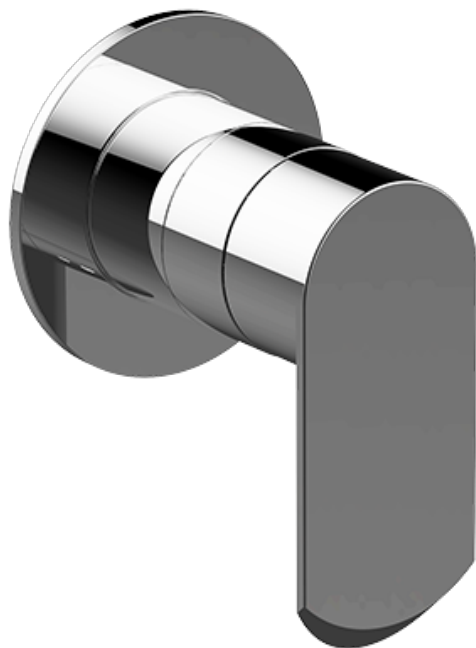

Finishes

Brushed
Nickel

Polished
Chrome

SHOWER
Phase Thermostatic Valve Trim
with Handle
G-8036-LM45S-T

GRAFF[®]

Information

- Single metal handle and decorative trim plate
- Use with G-8000 or G-8005 thermostatic rough valve
- ADA

www.graff-faucets.com | phone: 800-959-4723

SHOWER
Rough
G-8075

GRAFF®

Information

- 3/4" universal inlets/outlets with female threads
- Supplied with protective plastic cover

Finishes

Brushed
Nickel

Polished
Chrome

SHOWER
Phase Stop/Volume Control Valve
Trim with Handle
G-8093-LM45S-T

GRAFF[®]

Information

- Single metal handle and decorative trim plate
- Use with G-8070 or G-8075 thermostatic stop/volume control rough valve
- ADA

Finishes

Brushed
Nickel

Polished
Chrome

G-8093-LM45S

Phase Collection

Stop/Volume Control Valve Trim with Handle

Product Features

- Single metal handle and decorative trim plate
- Use with G-8070 or G-8075 thermostatic stop/volume control rough valve