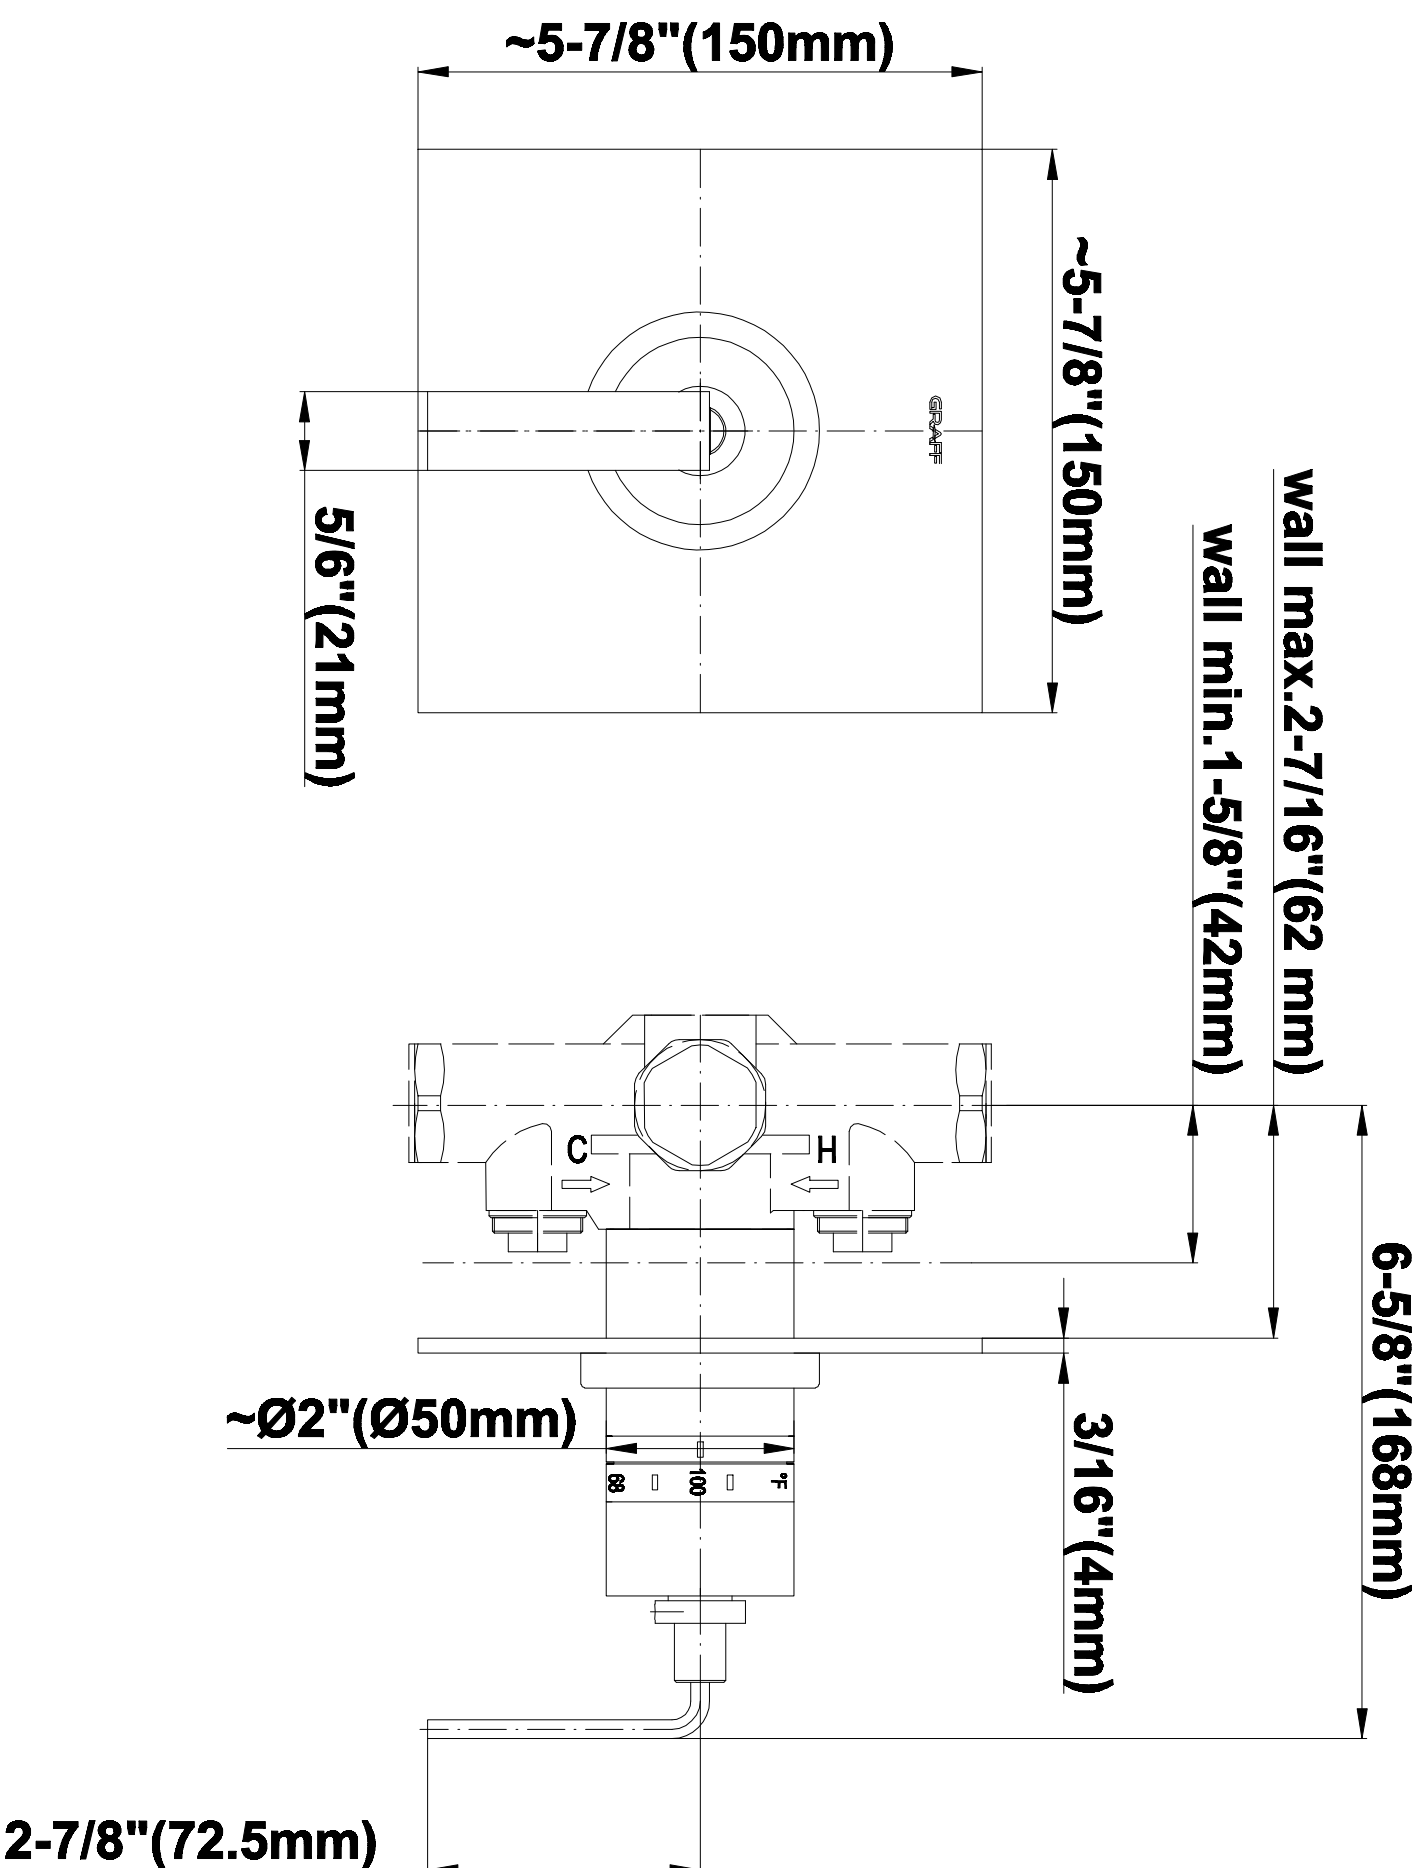

SHOWER
Full Thermostatic Shower System
with Transfer Valve (Rough &
Trim)
GC5.122A-LM40S

GRAFF[®]

Information

- 3/4" Thermostatic Valve
- 1/2" 4-Port Diverter Valve with 3 outlets and off function
- 8" Showerhead with 12" Arm & Flange
- Swivel Body Sprays (3 pieces)
- Handshower Set w/Wall Bracket
- Showerhead Features No-Clog, Easy-Clean Spray Nozzles
- 3/4" Thermostatic Rough Valve Flow Rate ~18 gpm @60 psi
- Flow rates: showerhead ≤ 1.8 max gpm, handshower ≤ 1.5 max gpm, body sprays ≤ 1.5 max gpm each

SHOWER
Rough
G-8005

GRAFF®

Information

- 18.4 gpm @ 60 psi
- 3/4" universal inlets/outlets with female threads
- Built-in service stops
- Complete serviceability from front of all units
- Supplied with protective plastic cover
- Thermostatic valve uses a paraffin wax cartridge

Finishes

Polished
Chrome

Steelnox®
(Satin Nickel)

G-8041

SHOWER
3-Way High Flow Transfer Rough
Valve WITH off function
G-8050

GRAFF®

Information

- Intended for use with Thermostatic Shower Systems
- 1/2" 3-way diverter valve with 3 outlets and off function
- Universal inlets/outlets with female threads
- Operates one function at a time
- Supplied with protective plastic cover
- CALGreen compliant depending on functions
- CALGreen

Finishes

Polished
Chrome

Steelnox®
(Satin Nickel)

G-8066

SHOWER
8" Square Brass Showerhead
G-8438

GRAFF®

Information

- 1/4" thick
- 144 no-clog, easy-clean rubber spray nozzles
- Recommended use with ceiling shower arm
- Recommended for use at no more than 10 degrees tilt
- Showerhead flow rate ≤ 1.8 max gpm
- CALGreen