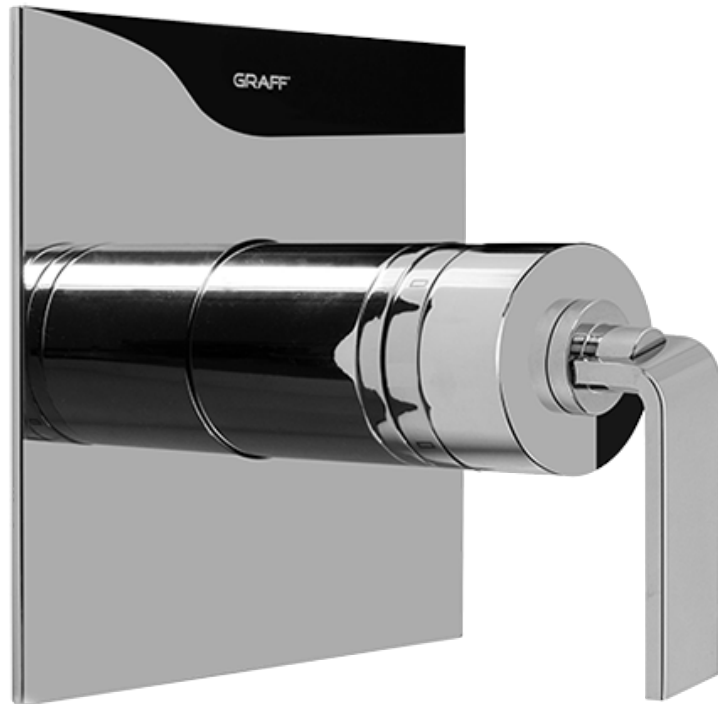

SHOWER
Full Thermostatic Shower System
with Transfer Valve (Rough &
Trim)
GC5.122A-LM40S

GRAFF[®]

Information

- 3/4" Thermostatic Valve
- 1/2" 4-Port Diverter Valve with 3 outlets and off function
- 8" Showerhead with 12" Arm & Flange
- Swivel Body Sprays (3 pieces)
- Handshower Set w/Wall Bracket
- Showerhead Features No-Clog, Easy-Clean Spray Nozzles
- 3/4" Thermostatic Rough Valve Flow Rate ~18 gpm @60 psi
- Flow rates: showerhead ≤ 1.8 max gpm, handshower ≤ 1.5 max gpm, body sprays ≤ 1.5 max gpm each

Finishes

Polished
Chrome

Steelnox®
(Satin Nickel)

SHOWER
Immersion SOLID Trim Plate
w/Handle
G-8041-LM40S-T

GRAFF®

Information

- Single metal handle
- Decorative trim plate
- Use with G-8000 or G-8005 thermostatic rough valve
- To complete package, you must order rough valve
- ADA

Finishes

Polished
Chrome

Steelnox®
(Satin Nickel)

G-8041

SHOWER
3-Way High Flow Transfer Rough
Valve WITH off function
G-8050

GRAFF®

Information

- Intended for use with Thermostatic Shower Systems
- 1/2" 3-way diverter valve with 3 outlets and off function
- Universal inlets/outlets with female threads
- Operates one function at a time
- Supplied with protective plastic cover
- CALGreen compliant depending on functions
- CALGreen

Finishes

Polished
Chrome

Steelnox®
(Satin Nickel)

G-8050

SHOWER
Immersion Transfer Valve Trim
Plates and Handle
G-8066-LM40S-T

GRAFF®

Information

- Single metal lever handle
- Decorative trim plate WITH off function
- Use with G-8050 (4-port thermostatic diverter valve w/stop)
- To complete package, you must order rough diverter valve
- ADA