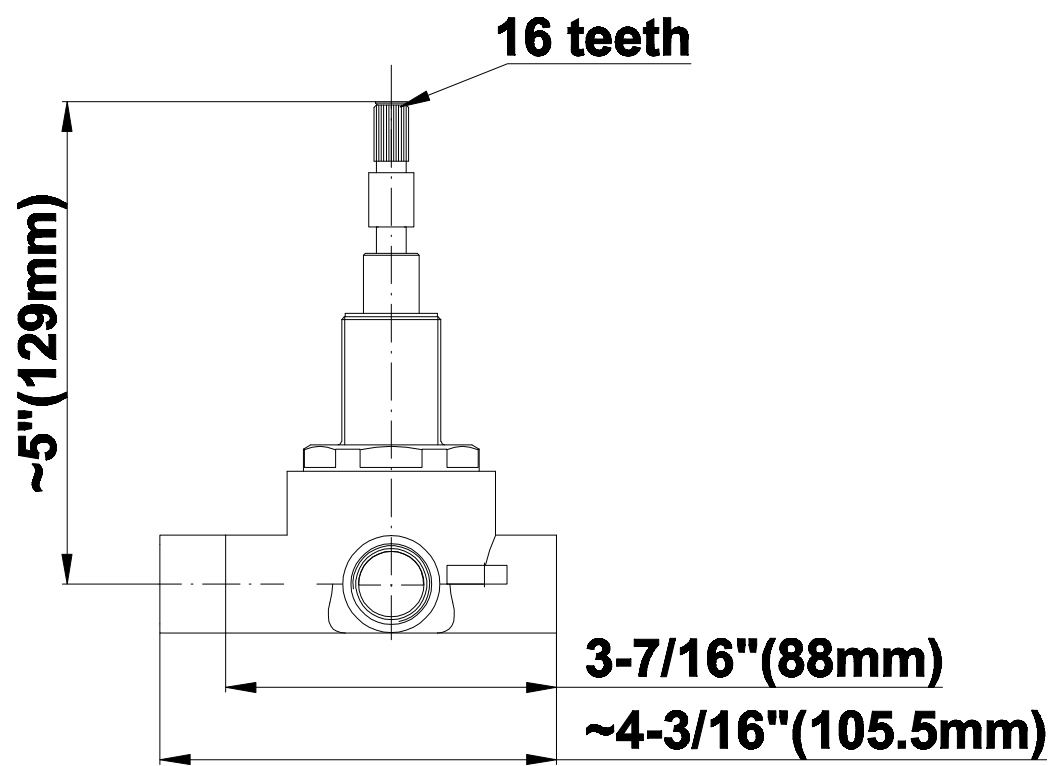

SHOWER
Full Thermostatic Shower System
with Transfer Valve (Rough &
Trim)
GC5.122A-LM40S

GRAFF[®]

Information

- 3/4" Thermostatic Valve
- 1/2" 4-Port Diverter Valve with 3 outlets and off function
- 8" Showerhead with 12" Arm & Flange
- Swivel Body Sprays (3 pieces)
- Handshower Set w/Wall Bracket
- Showerhead Features No-Clog, Easy-Clean Spray Nozzles
- 3/4" Thermostatic Rough Valve Flow Rate ~18 gpm @60 psi
- Flow rates: showerhead ≤ 1.8 max gpm, handshower ≤ 1.5 max gpm, body sprays ≤ 1.5 max gpm each

Finishes

Polished
Chrome

Steelnox®
(Satin Nickel)

G-8041

SHOWER
3-Way High Flow Transfer Rough
Valve WITH off function
G-8050

GRAFF®

Information

- Intended for use with Thermostatic Shower Systems
- 1/2" 3-way diverter valve with 3 outlets and off function
- Universal inlets/outlets with female threads
- Operates one function at a time
- Supplied with protective plastic cover
- CALGreen compliant depending on functions
- CALGreen

Finishes

Polished
Chrome

Steelnox®
(Satin Nickel)

G-8050

SHOWER
Immersion Transfer Valve Trim
Plates and Handle
G-8066-LM40S-T

GRAFF®

Information

- Single metal lever handle
- Decorative trim plate WITH off function
- Use with G-8050 (4-port thermostatic diverter valve w/stop)
- To complete package, you must order rough diverter valve
- ADA

Finishes

Polished
Chrome

Steelnox®
(Satin Nickel)

G-8066

SHOWER
8" Square Brass Showerhead
G-8438

GRAFF®

Information

- 1/4" thick
- 144 no-clog, easy-clean rubber spray nozzles
- Recommended use with ceiling shower arm
- Recommended for use at no more than 10 degrees tilt
- Showerhead flow rate ≤ 1.8 max gpm
- CALGreen