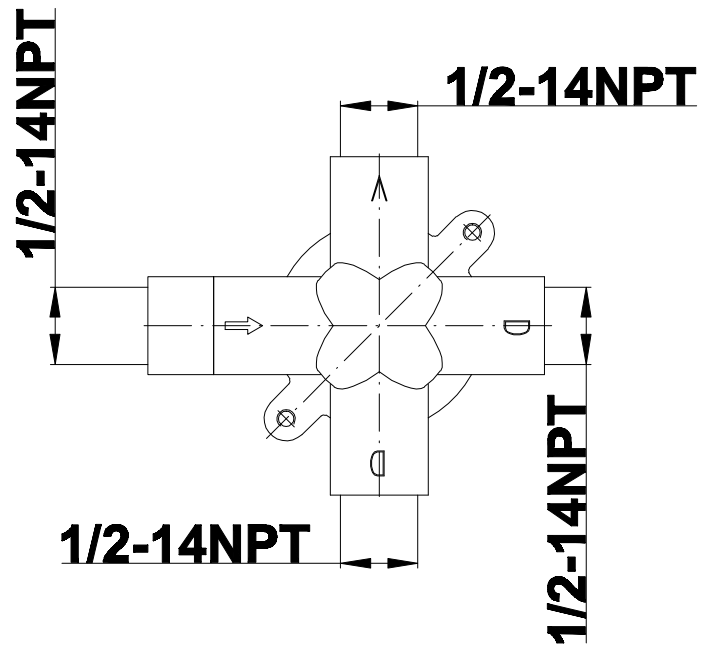

SHOWER
Full Thermostatic Shower System
with Transfer Valve (Rough &
Trim)
GC5.122A-LM40S

GRAFF[®]

Information

- 3/4" Thermostatic Valve
- 1/2" 4-Port Diverter Valve with 3 outlets and off function
- 8" Showerhead with 12" Arm & Flange
- Swivel Body Sprays (3 pieces)
- Handshower Set w/Wall Bracket
- Showerhead Features No-Clog, Easy-Clean Spray Nozzles
- 3/4" Thermostatic Rough Valve Flow Rate ~18 gpm @60 psi
- Flow rates: showerhead ≤ 1.8 max gpm, handshower ≤ 1.5 max gpm, body sprays ≤ 1.5 max gpm each

Finishes

Polished
Chrome

Steelnox®
(Satin Nickel)

G-8041

SHOWER
3-Way High Flow Transfer Rough
Valve WITH off function
G-8050

GRAFF®

Information

- Intended for use with Thermostatic Shower Systems
- 1/2" 3-way diverter valve with 3 outlets and off function
- Universal inlets/outlets with female threads
- Operates one function at a time
- Supplied with protective plastic cover
- CALGreen compliant depending on functions
- CALGreen

Finishes

Polished
Chrome

Steelnox®
(Satin Nickel)

G-8050

SHOWER
Immersion Transfer Valve Trim
Plates and Handle
G-8066-LM40S-T

GRAFF®

Information

- Single metal lever handle
- Decorative trim plate WITH off function
- Use with G-8050 (4-port thermostatic diverter valve w/stop)
- To complete package, you must order rough diverter valve
- ADA

Finishes

Polished
Chrome

Steelnox®
(Satin Nickel)

G-8066

SHOWER
8" Square Brass Showerhead
G-8438

GRAFF®

Information

- 1/4" thick
- 144 no-clog, easy-clean rubber spray nozzles
- Recommended use with ceiling shower arm
- Recommended for use at no more than 10 degrees tilt
- Showerhead flow rate ≤ 1.8 max gpm
- CALGreen