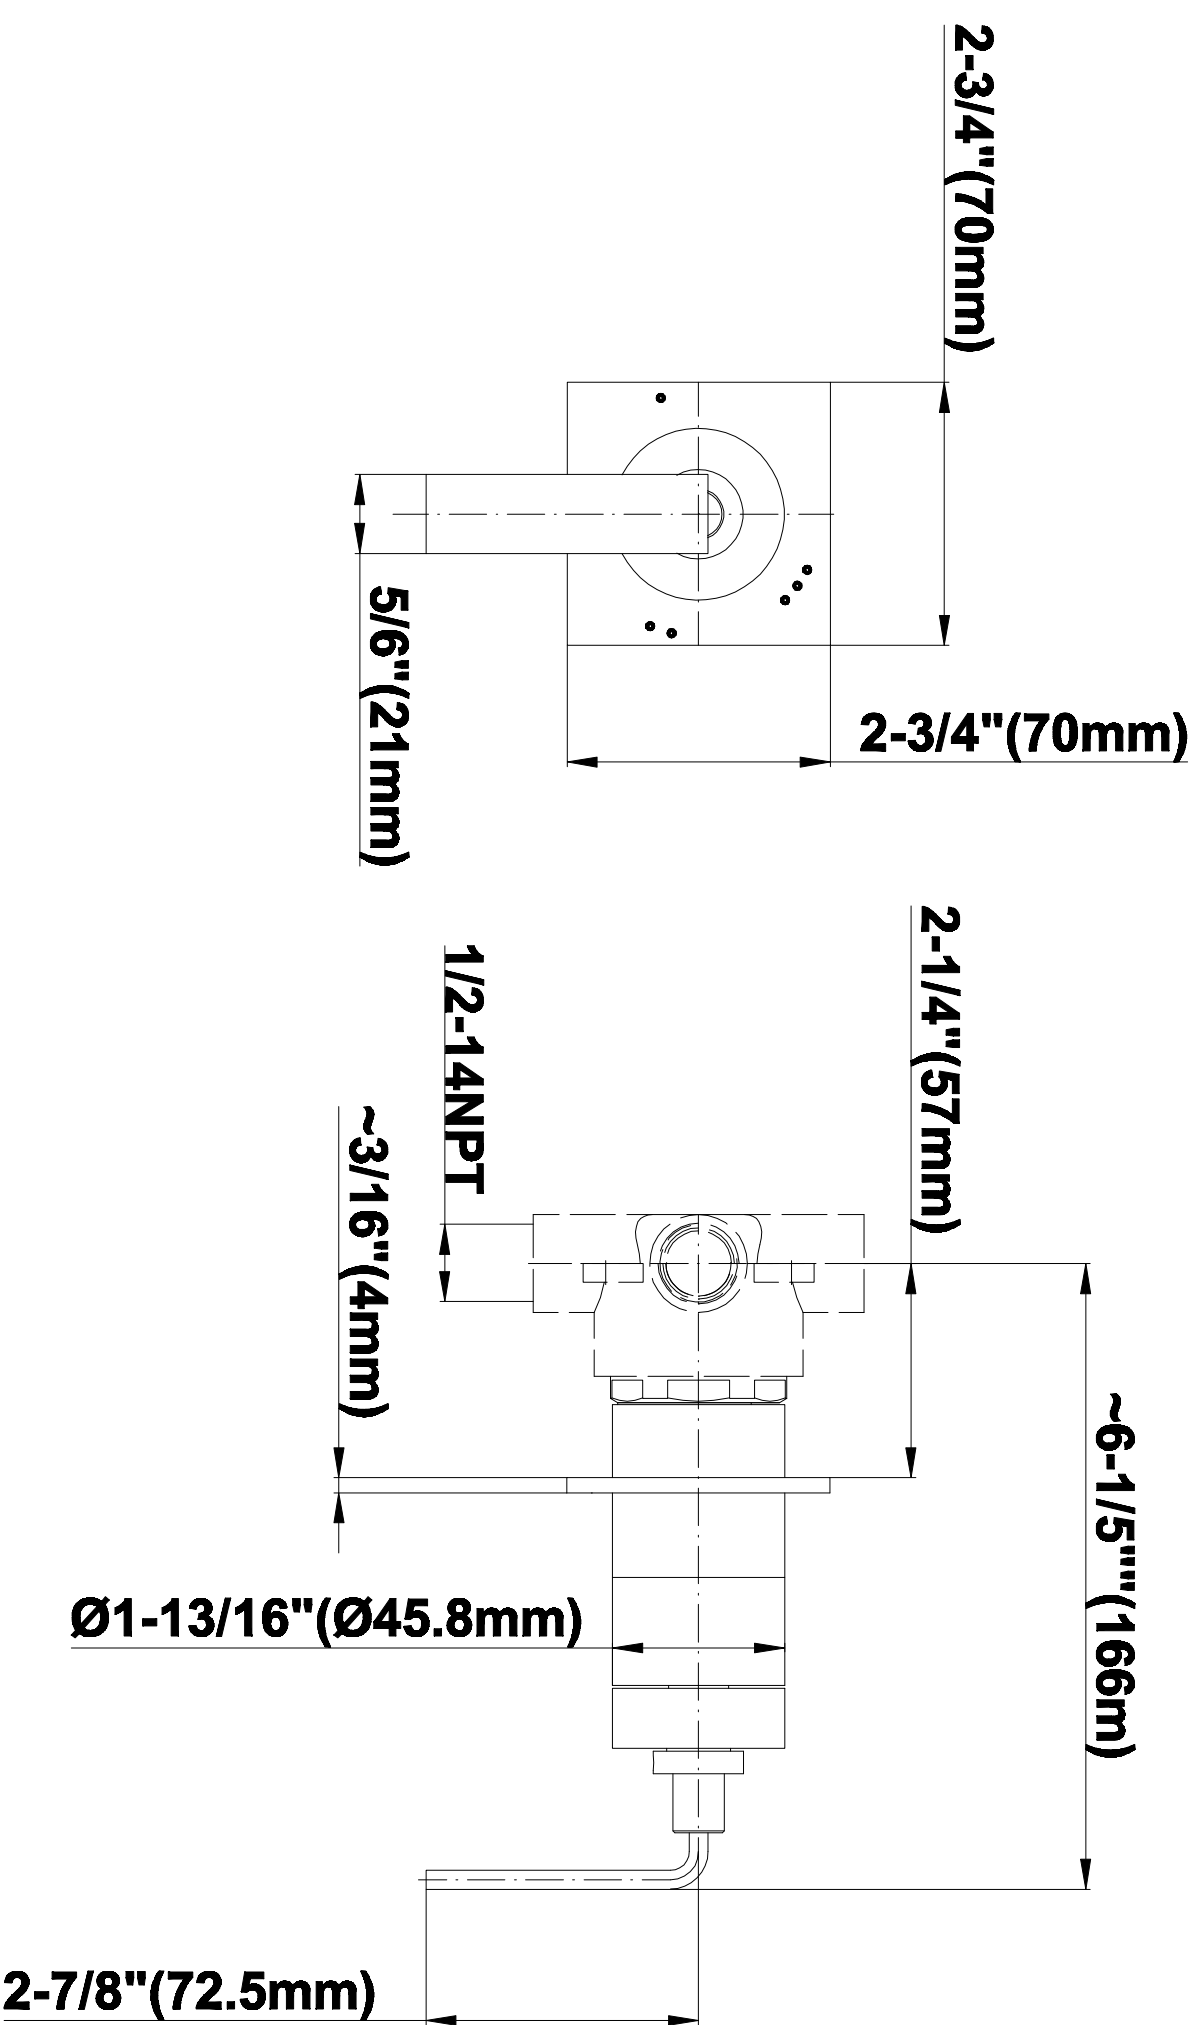

SHOWER
Full Thermostatic Shower System
with Transfer Valve (Rough &
Trim)
GC5.122A-LM40S

GRAFF[®]

Information

- 3/4" Thermostatic Valve
- 1/2" 4-Port Diverter Valve with 3 outlets and off function
- 8" Showerhead with 12" Arm & Flange
- Swivel Body Sprays (3 pieces)
- Handshower Set w/Wall Bracket
- Showerhead Features No-Clog, Easy-Clean Spray Nozzles
- 3/4" Thermostatic Rough Valve Flow Rate ~18 gpm @60 psi
- Flow rates: showerhead ≤ 1.8 max gpm, handshower ≤ 1.5 max gpm, body sprays ≤ 1.5 max gpm each

SHOWER
Rough
G-8005

GRAFF®

Information

- 18.4 gpm @ 60 psi
- 3/4" universal inlets/outlets with female threads
- Built-in service stops
- Complete serviceability from front of all units
- Supplied with protective plastic cover
- Thermostatic valve uses a paraffin wax cartridge

Finishes

Polished
Chrome

Steelnox®
(Satin Nickel)

G-8066

SHOWER
8" Square Brass Showerhead
G-8438

GRAFF®

Information

- 1/4" thick
- 144 no-clog, easy-clean rubber spray nozzles
- Recommended use with ceiling shower arm
- Recommended for use at no more than 10 degrees tilt
- Showerhead flow rate ≤ 1.8 max gpm
- CALGreen

Finishes

Polished
Chrome

SteelInox®
(Satin Nickel)

G-8438

Aqua-Sense Collection
Contemporary 8" Square Showerhead

Product Features

- 1/4" thick
- 144 no-clog, easy-clean rubber spray nozzles
- Showerhead flow rate ≤ 1.8 max gpm