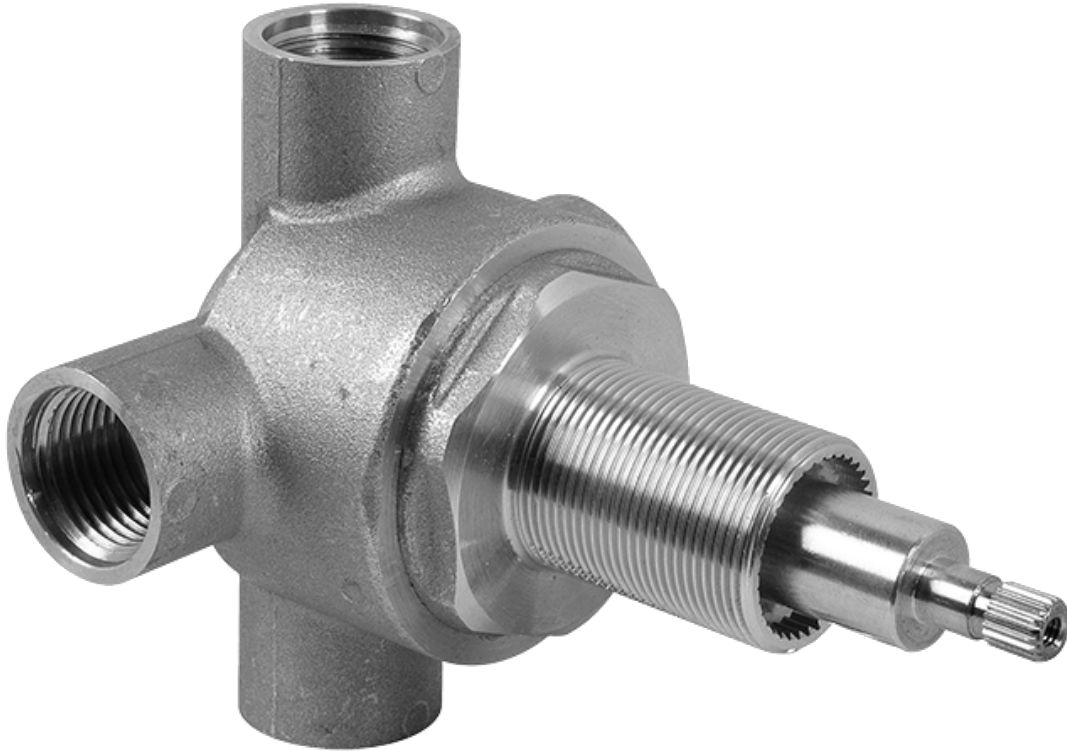

SHOWER
Full Thermostatic Shower System
with Transfer Valve (Rough &
Trim)
GC5.122A-LM40S

GRAFF[®]

Information

- 3/4" Thermostatic Valve
- 1/2" 4-Port Diverter Valve with 3 outlets and off function
- 8" Showerhead with 12" Arm & Flange
- Swivel Body Sprays (3 pieces)
- Handshower Set w/Wall Bracket
- Showerhead Features No-Clog, Easy-Clean Spray Nozzles
- 3/4" Thermostatic Rough Valve Flow Rate ~18 gpm @60 psi
- Flow rates: showerhead ≤ 1.8 max gpm, handshower ≤ 1.5 max gpm, body sprays ≤ 1.5 max gpm each

Finishes

Polished
Chrome

Steelnox®
(Satin Nickel)

G-8041

SHOWER
3-Way High Flow Transfer Rough
Valve WITH off function
G-8050

GRAFF®

Information

- Intended for use with Thermostatic Shower Systems
- 1/2" 3-way diverter valve with 3 outlets and off function
- Universal inlets/outlets with female threads
- Operates one function at a time
- Supplied with protective plastic cover
- CALGreen compliant depending on functions
- CALGreen

Finishes

Polished
Chrome

Steelnox®
(Satin Nickel)

G-8050

SHOWER
Immersion Transfer Valve Trim
Plates and Handle
G-8066-LM40S-T

GRAFF®

Information

- Single metal lever handle
- Decorative trim plate WITH off function
- Use with G-8050 (4-port thermostatic diverter valve w/stop)
- To complete package, you must order rough diverter valve
- ADA

Finishes

Polished
Chrome

Steelnox®
(Satin Nickel)

G-8066

SHOWER
8" Square Brass Showerhead
G-8438

GRAFF®

Information

- 1/4" thick
- 144 no-clog, easy-clean rubber spray nozzles
- Recommended use with ceiling shower arm
- Recommended for use at no more than 10 degrees tilt
- Showerhead flow rate ≤ 1.8 max gpm
- CALGreen