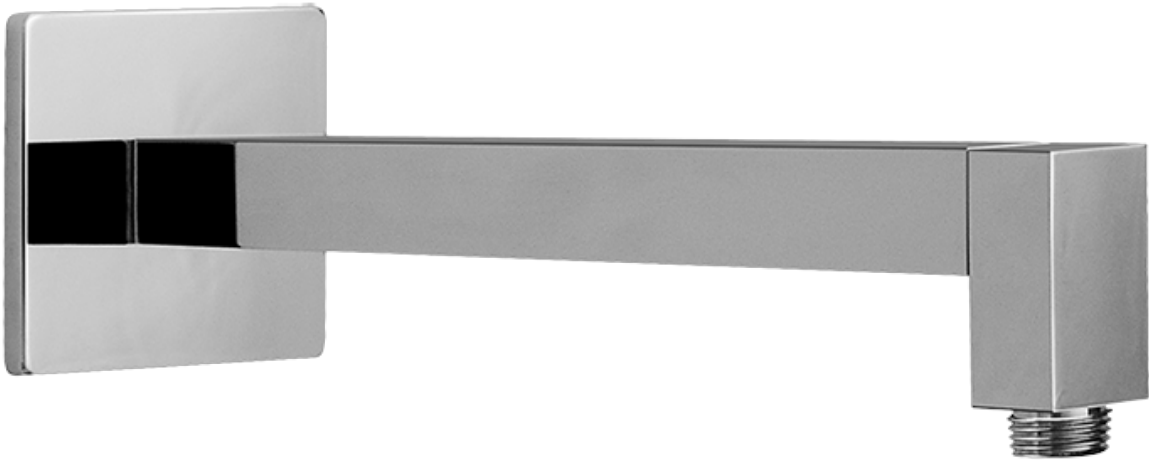

Finishes

Polished
Chrome

Steelnox®
(Satin Nickel)

SHOWER
Immersion SOLID Trim Plate
w/Handle
G-8041-LM40S-T

GRAFF®

Information

- Single metal handle
- Decorative trim plate
- Use with G-8000 or G-8005 thermostatic rough valve
- To complete package, you must order rough valve
- ADA

Finishes

Polished
Chrome

Steelnox®
(Satin Nickel)

G-8497

Shower Components

Contemporary Flush-Mount Body Spray with Solid Brass Swivel Head

Product Features

- 12 no-clog, easy-clean silicone jets
- Metal ball-joint allows for 18° angle adjustment of body spray
- Brass wall escutcheon and Flush-mounted trim
- 1/2" NPT female thread inlet
- Body spray flow rate ≤ 1.5 max gpm

SHOWER
Contemporary 12" Shower Arm
G-8530

GRAFF®

Information

- Includes arm and square flange
- 1/2" NPT male thread inlet
- For use with all showerheads (especially G-8438)

Finishes

Polished
Chrome

Steelnox®
(Satin Nickel)