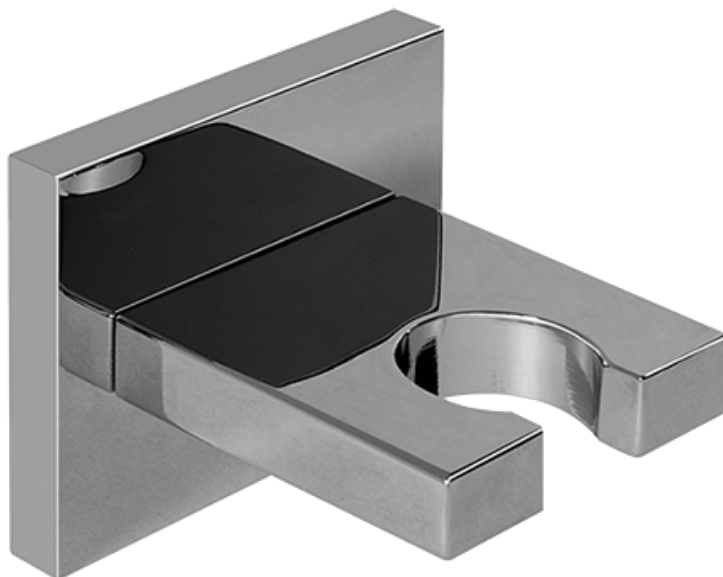

SHOWER
Contemporary 12" Shower Arm
G-8530

GRAFF®

Information

- Includes arm and square flange
- 1/2" NPT male thread inlet
- For use with all showerheads (especially G-8438)

Finishes

Polished
Chrome

Steelnox®
(Satin Nickel)

G-8530

SHOWER
59" Shower Hose
G-8605

GRAFF®

Information

- Brass spiral flexible hose with conical nut

Finishes

Polished
Chrome

Steelnox®
(Satin Nickel)

* Special order finish- call for availability

SHOWER
Contemporary Square Wall
Bracket for Handshower
G-8632

GRAFF®

Information

- Solid brass construction

Finishes

Polished
Chrome

Steelnox®
(Satin Nickel)

G-8632

Contemporary Square Wall Bracket for Handshower

Product Features

- Solid brass construction

Available Finishes

- Polished Chrome
G-8632-PC
- Steelnox[®]
G-8632-SN

Warranty

- Limited lifetime warranty