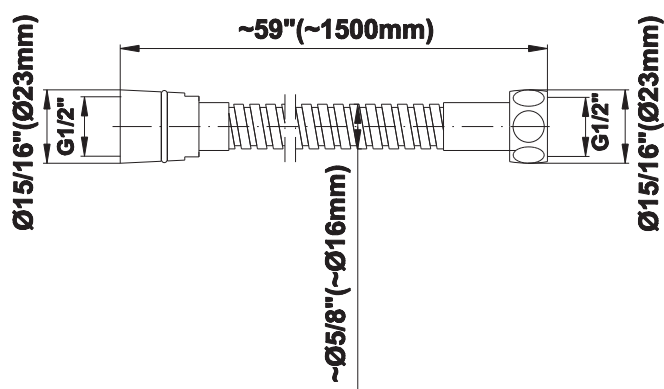

SHOWER
Round Thermostatic Ski Shower
Set w/Handspray (Rough & Trim)
GD2.030A-LM42S

GRAFF®

Information

- 3/4" Thermostatic Valve
- Showerhead with no-clog, easy-clean spray nozzles
- Handshower Set w/Wall Bracket and Multi-function Handshower
- Optional Extension Kit Available
- Flow Rates: showerhead ≤ 2.5 max gpm, handshower ≤ 1.5 max gpm

SHOWER
59" Shower Hose
G-8605

GRAFF®

Information

- Brass spiral flexible hose with conical nut

Finishes

Polished
Chrome

Steelinox®
(Satin Nickel)

Product Features

* Special order finish- call for availability

SHOWER
Contemporary Round Wall Supply
Elbow
G-8613

GRAFF®

Information

- 1/2" NPT female thread inlet

Finishes

Polished
Chrome

Steelnox®
(Satin Nickel)

G-8613

Shower Components

Contemporary Round Wall Supply Elbow

Product Features

- 1/2" NPT female thread inlet

Warranty

- Limited lifetime warranty

For complete warranty information go to www.graff-designs.com/en-nam/warranty