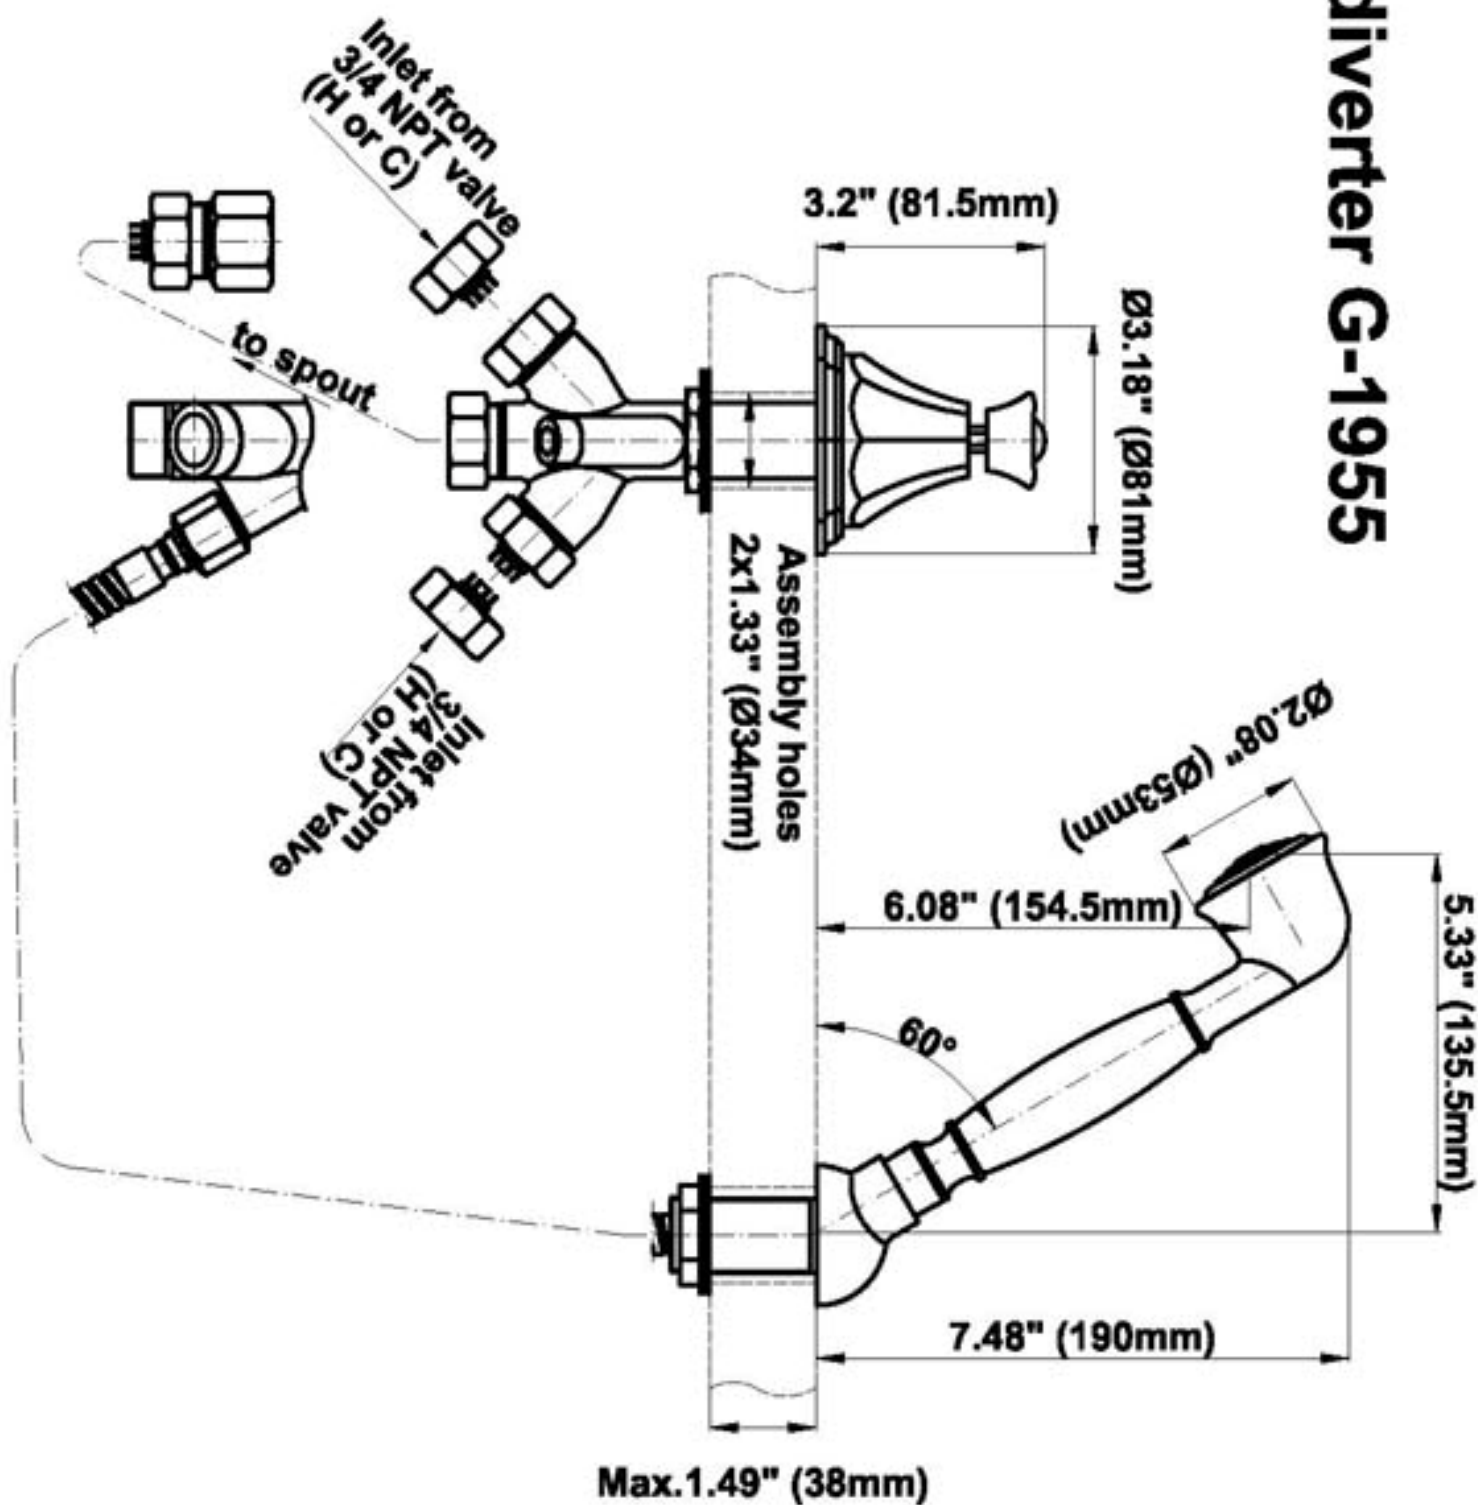

BATHROOM
Topaz Deck-Mounted Handshower
& Diverter Set
G-1955

GRAFF®

Information

- Matches G-1950-LM14B Roman Tub Set
- Handshower hose included

Topaz diverter G-1955

Information

- Durable diverter valve

Finishes

BATHROOM
Topaz Deck-Mounted Handshower
& Diverter Set
G-1955

GRAFF®

Information

- Matches G-1950-LM14B Roman Tub Set
- Handshower hose included

Finishes

24K Gold

24K Brushed
Gold

Olive Bronze