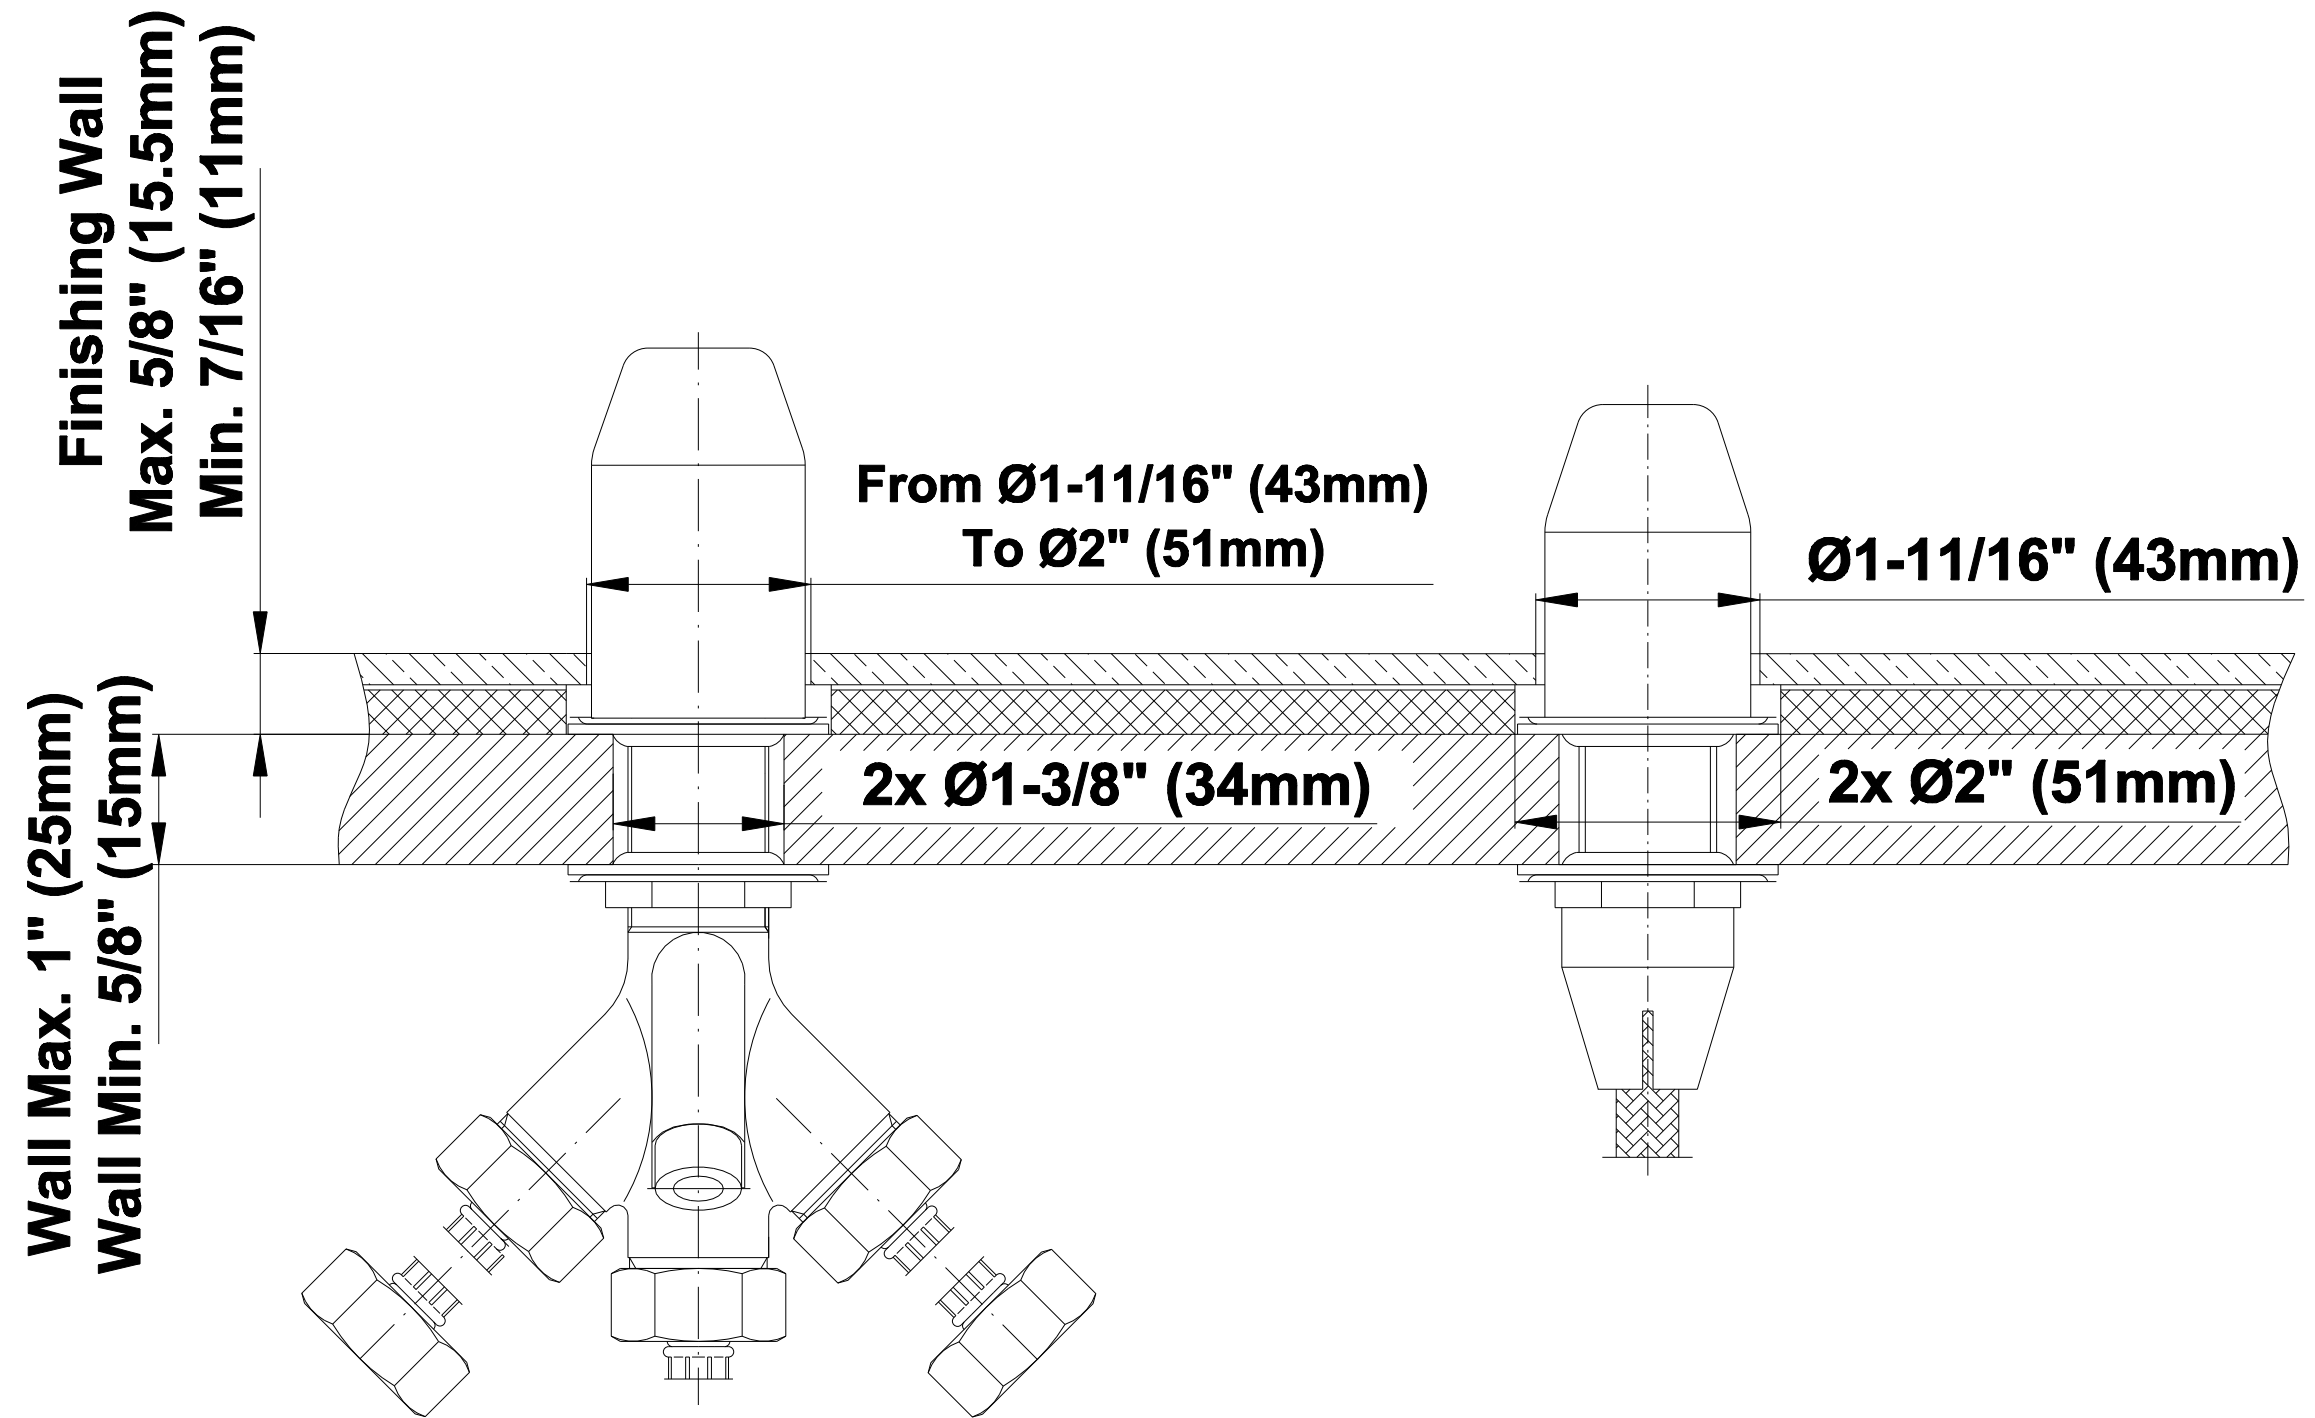

BATHROOM
Topaz Deck-Mounted Handshower
& Diverter Set
G-1955

GRAFF®

Information

- Matches G-1950-LM14B Roman Tub Set
- Handshower hose included

Topaz diverter G-1955

Information

- Durable diverter valve

Finishes

BATHROOM
Topaz Deck-Mounted Handshower
& Diverter Set
G-1955

GRAFF®

Information

- Matches G-1950-LM14B Roman Tub Set
- Handshower hose included

Finishes

24K Gold

24K Brushed
Gold

Olive Bronze