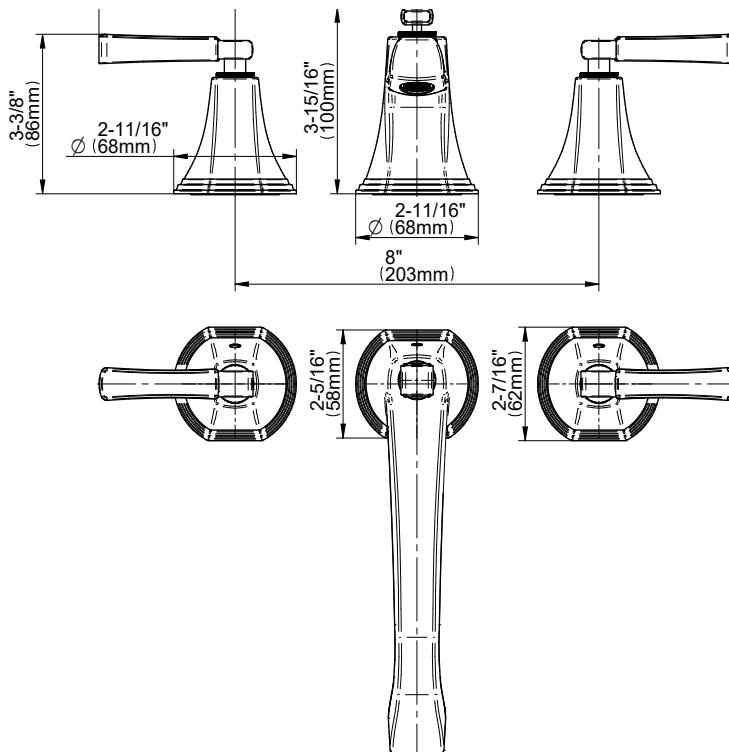

Optional Accessories

- Optional Deck-Mounted
Handshower & Diverter Set
G-6855-LM47B **

Code Compliance

- ADA

Warranty

- Limited lifetime warranty

For complete warranty information go
to: www.graff-faucets.com/en/info/faqs

BATHROOM
 Finezza UNO Deck-Mounted
 Handshower & Diverter Set
G-6855-LM47B

GRAFF®

Information

- Matches G-6850-LM47B Roman tub set
- Handshower hose included
- ADA

Finishes

							
24K Gold	24K Brushed Gold	Brushed Brass PVD	Architectural Black™	Brushed Nickel	Brushed Onyx PVD®	Brushed OR'osa PVD®	Gunmetal
							
Matte Black	Olive Bronze	Onyx PVD®	Polished Brass PVD	Polished Chrome	Polished Nickel	OR'osa PVD®	Unfinished Brass
							
Unfinished Brushed Brass	Vintage Brushed Brass	Architectural White					