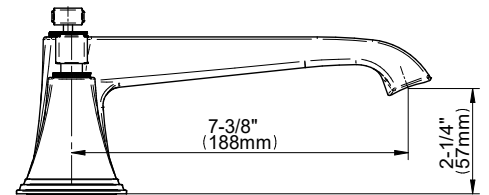

BATHROOM
 Finezza UNO Deck-Mounted
 Handshower & Diverter Set
G-6855-LM47B

GRAFF®

Information

- Matches G-6850-LM47B Roman tub set
- Handshower hose included
- ADA

Finishes

							
24K Gold	24K Brushed Gold	Brushed Brass PVD	Architectural Black™	Brushed Nickel	Brushed Onyx PVD®	Brushed OR'osa PVD®	Gunmetal
							
Matte Black	Olive Bronze	Onyx PVD®	Polished Brass PVD	Polished Chrome	Polished Nickel	OR'osa PVD®	Unfinished Brass
							
Unfinished Brushed Brass	Vintage Brushed Brass	Architectural White					