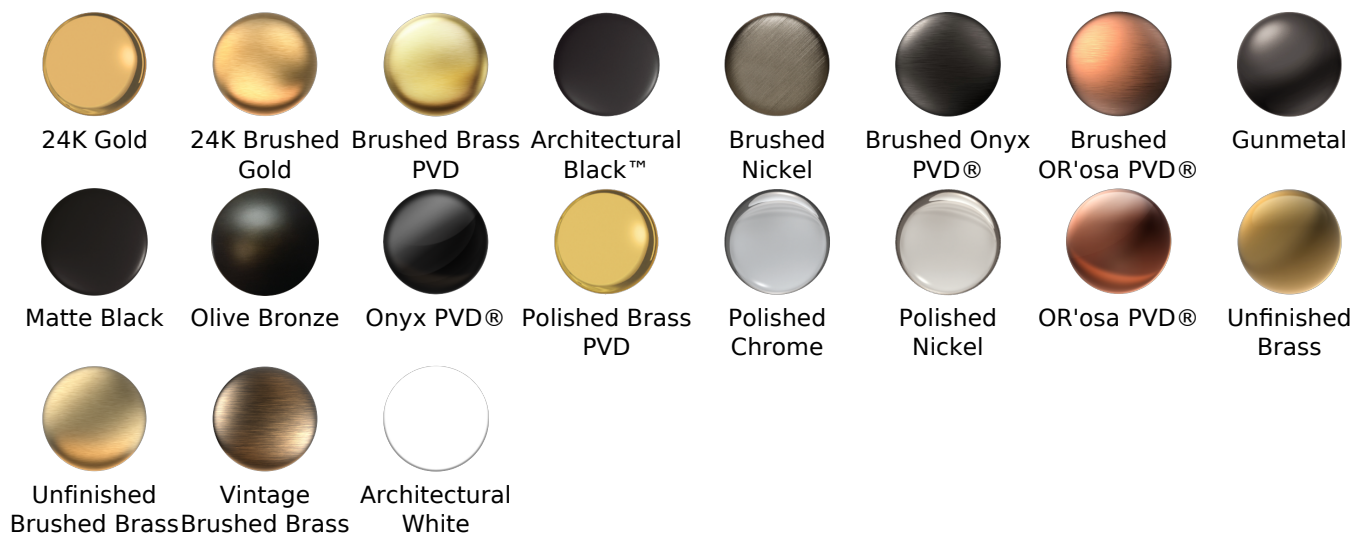

G-6851-LM47B-T

Information

- 3/4" male NPT inlets
- Quick connect tub spout

Finishes

Product Features

- 3/4" male NPT inlets
- Quick connect tub spout

Warranty

- Limited lifetime warranty