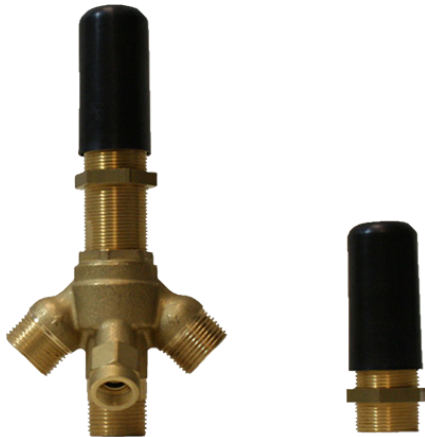

G-1057
Rough Valve

Product Features

- Durable diverter valve