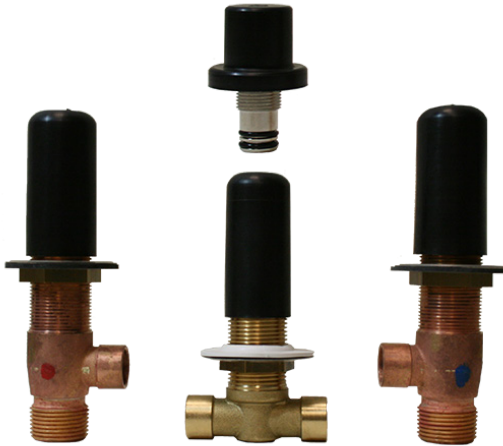

BATHROOM
Finezza UNO Roman Tub Set
G-6851-LM47B

GRAFF®

Information

- Aerated flow rate ~7 gpm @45 psi
- Deck-mounted handshower and diverter set included
- Optional in-line pressure balancing valve G-1060
- ADA

G-6851-LM47B-T

Information

- 3/4" male NPT inlets
- Quick connect tub spout

Finishes

Product Features

- 3/4" male NPT inlets
- Quick connect tub spout

Warranty

- Limited lifetime warranty

Finishes

Product Features

- Aerated flow rate ~7 gpm @45 psi
- Deck-mounted installation

Available Finishes

- Polished Chrome
G-6850-LM47B-PC
- Brushed Nickel
G-6850-LM47B-BNi
- Polished Nickel
G-6850-LM47B-PN
- Olive Bronze™
G-6850-LM47B-OB

BATHROOM
 Finezza UNO Deck-Mounted
 Handshower & Diverter Set
G-6855-LM47B

GRAFF®

Information

- Matches G-6850-LM47B Roman tub set
- Handshower hose included
- ADA

Finishes

							
24K Gold	24K Brushed Gold	Brushed Brass PVD	Architectural Black™	Brushed Nickel	Brushed Onyx PVD®	Brushed OR'osa PVD®	Gunmetal
							
Matte Black	Olive Bronze	Onyx PVD®	Polished Brass PVD	Polished Chrome	Polished Nickel	OR'osa PVD®	Unfinished Brass
							
Unfinished Brushed Brass	Vintage Brushed Brass	Architectural White					