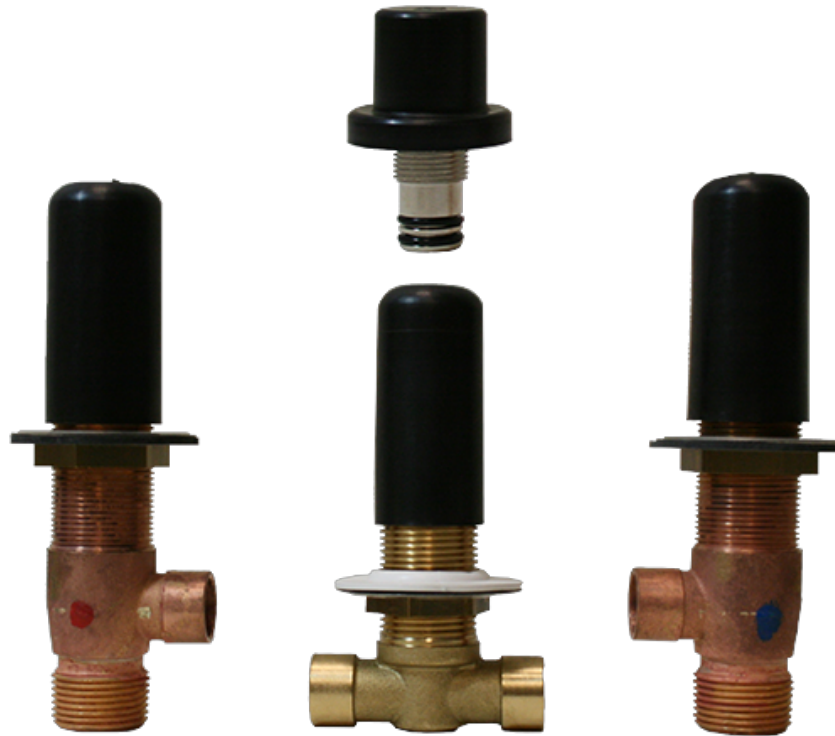

BATHROOM
Finezza UNO Roman Tub Set
G-6851-LM47B

GRAFF®

Information

- Aerated flow rate ~7 gpm @45 psi
- Deck-mounted handshower and diverter set included
- Optional in-line pressure balancing valve G-1060
- ADA

G-6851-LM47B-T

Information

- 3/4" male NPT inlets
- Quick connect tub spout

Finishes

Product Features

- 3/4" male NPT inlets
- Quick connect tub spout

Warranty

- Limited lifetime warranty

- Limited lifetime warranty

For complete warranty information go to: www.graff-faucets.com/en/info/faqs

Information

- Aerated flow rate ~7 gpm @45 psi
- Matching deck-mounted handshower and diverter set available
- ADA

BATHROOM
 Finezza UNO Deck-Mounted
 Handshower & Diverter Set
G-6855-LM47B

GRAFF®

Information

- Matches G-6850-LM47B Roman tub set
- Handshower hose included
- ADA

Finishes

							
24K Gold	24K Brushed Gold	Brushed Brass PVD	Architectural Black™	Brushed Nickel	Brushed Onyx PVD®	Brushed OR'osa PVD®	Gunmetal
							
Matte Black	Olive Bronze	Onyx PVD®	Polished Brass PVD	Polished Chrome	Polished Nickel	OR'osa PVD®	Unfinished Brass
							
Unfinished Brushed Brass	Vintage Brushed Brass	Architectural White					