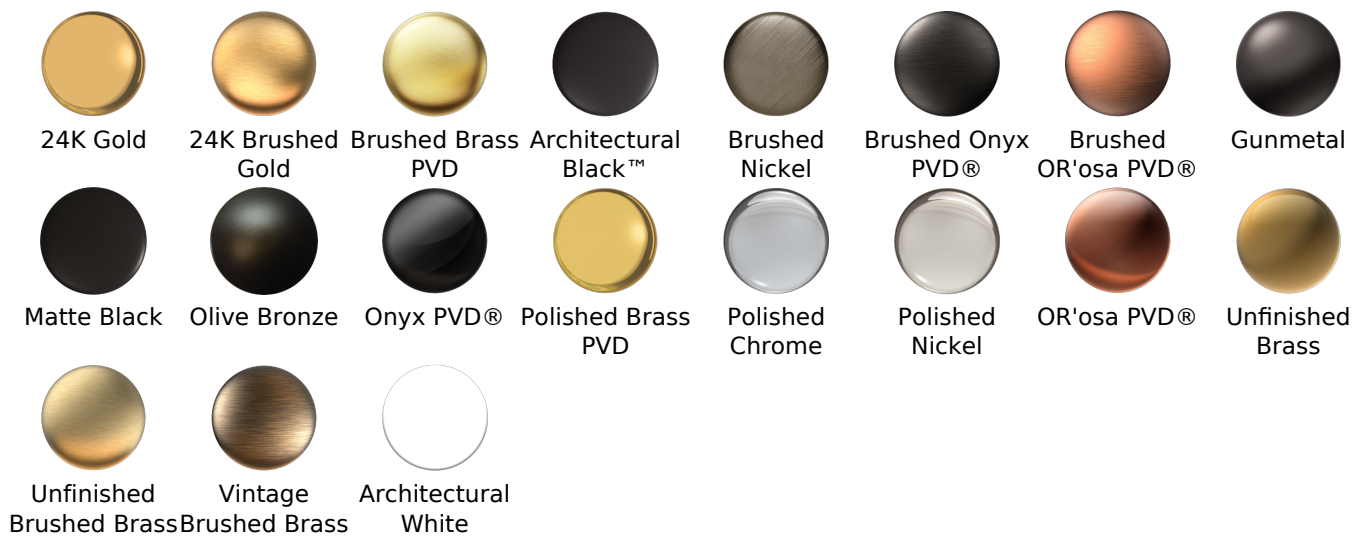

Finishes

Product Features

- Aerated flow rate ~7 gpm @45 psi
- Deck-mounted installation

Available Finishes

- Polished Chrome
G-6850-LM47B-PC
- Brushed Nickel
G-6850-LM47B-BNi
- Polished Nickel
G-6850-LM47B-PN
- Olive Bronze™
G-6850-LM47B-OB