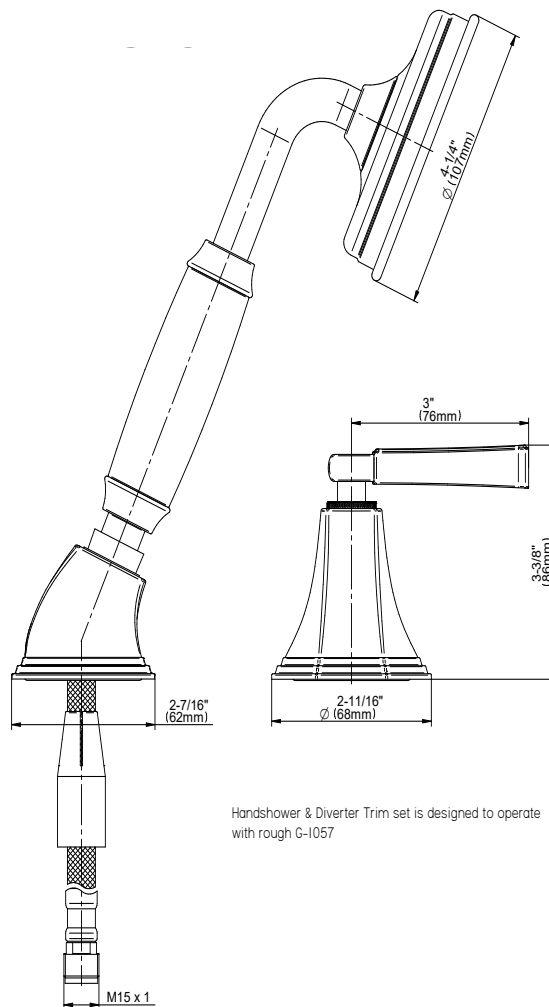

The measurements shown are for reference only. Products and specifications shown are subject to change without notice. Revised 01/2017

www.graff-faucets.com | phone: 800-954-4723