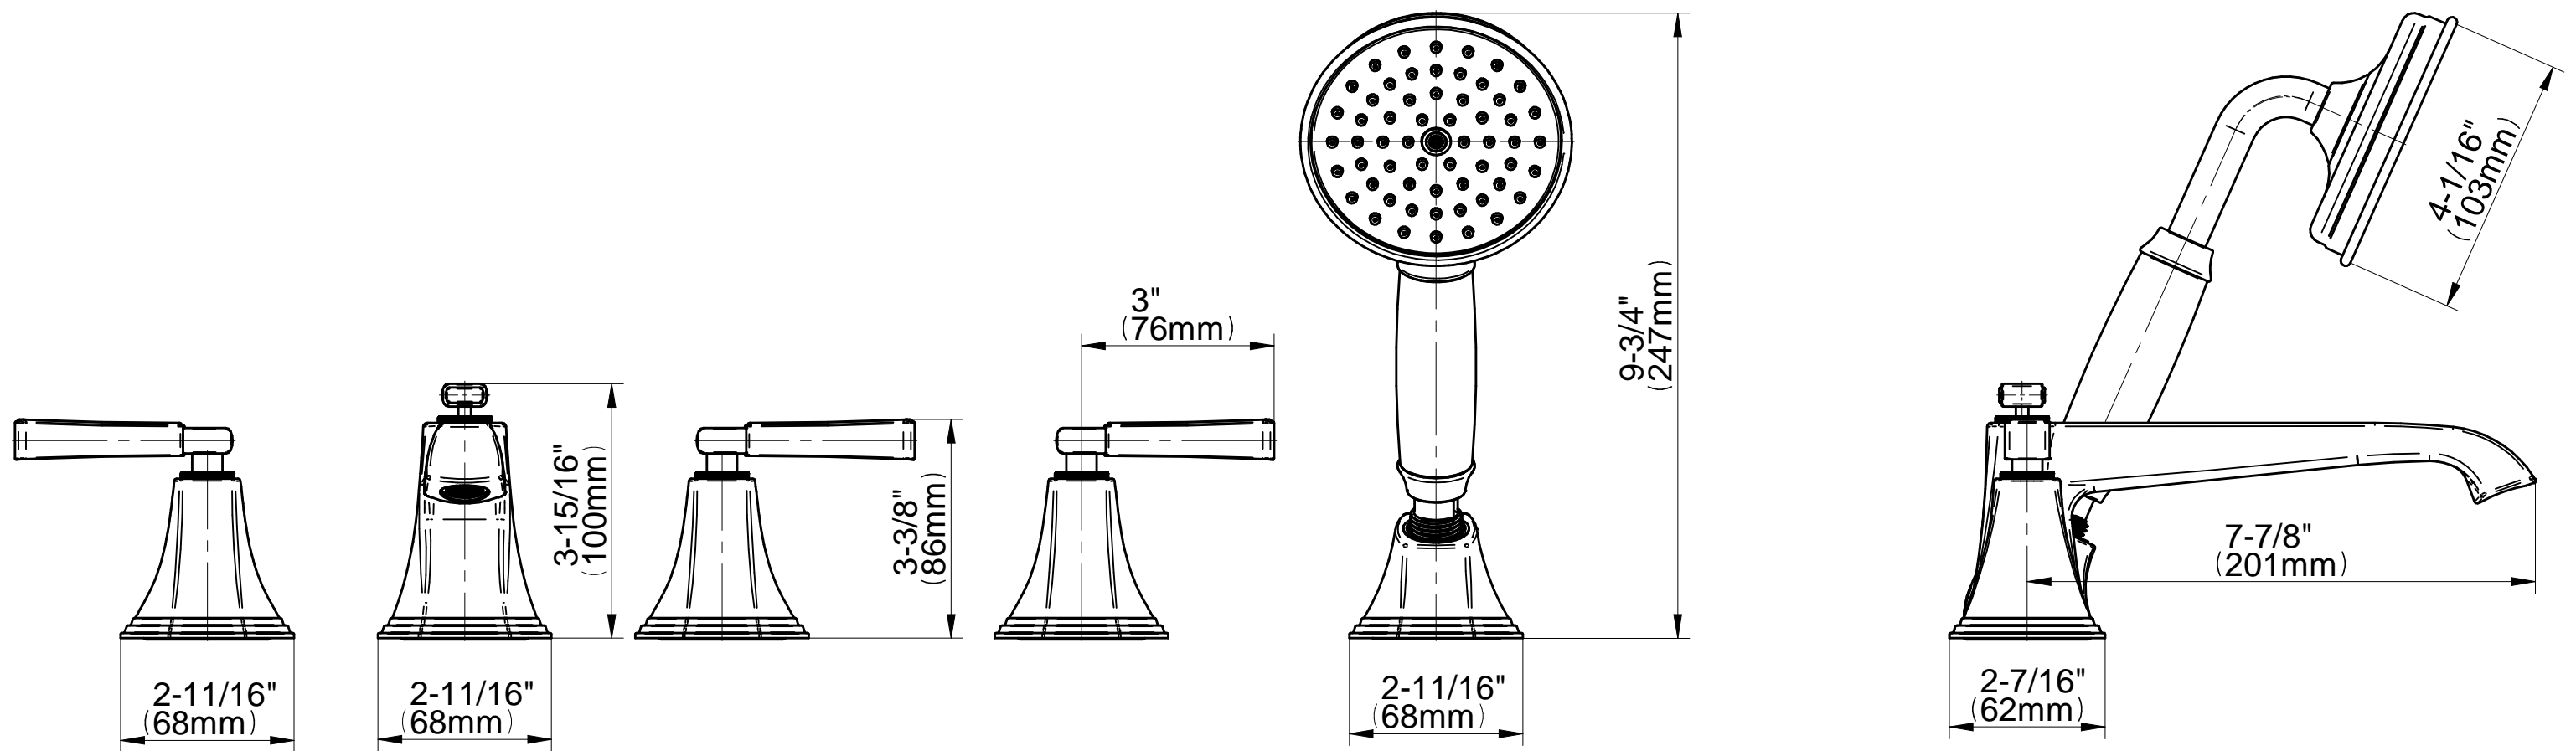

BATHROOM
Finezza UNO Roman Tub Set
G-6851-LM47B

GRAFF®

Information

- Aerated flow rate ~7 gpm @45 psi
- Deck-mounted handshower and diverter set included
- Optional in-line pressure balancing valve G-1060
- ADA

G-6851-LM47B-T

Information

- 3/4" male NPT inlets
- Quick connect tub spout

Finishes

Product Features

- 3/4" male NPT inlets
- Quick connect tub spout

Warranty

- Limited lifetime warranty

- Limited lifetime warranty

For complete warranty information go to: www.graff-faucets.com/en/info/faqs

Information

- Aerated flow rate ~7 gpm @45 psi
- Matching deck-mounted handshower and diverter set available
- ADA