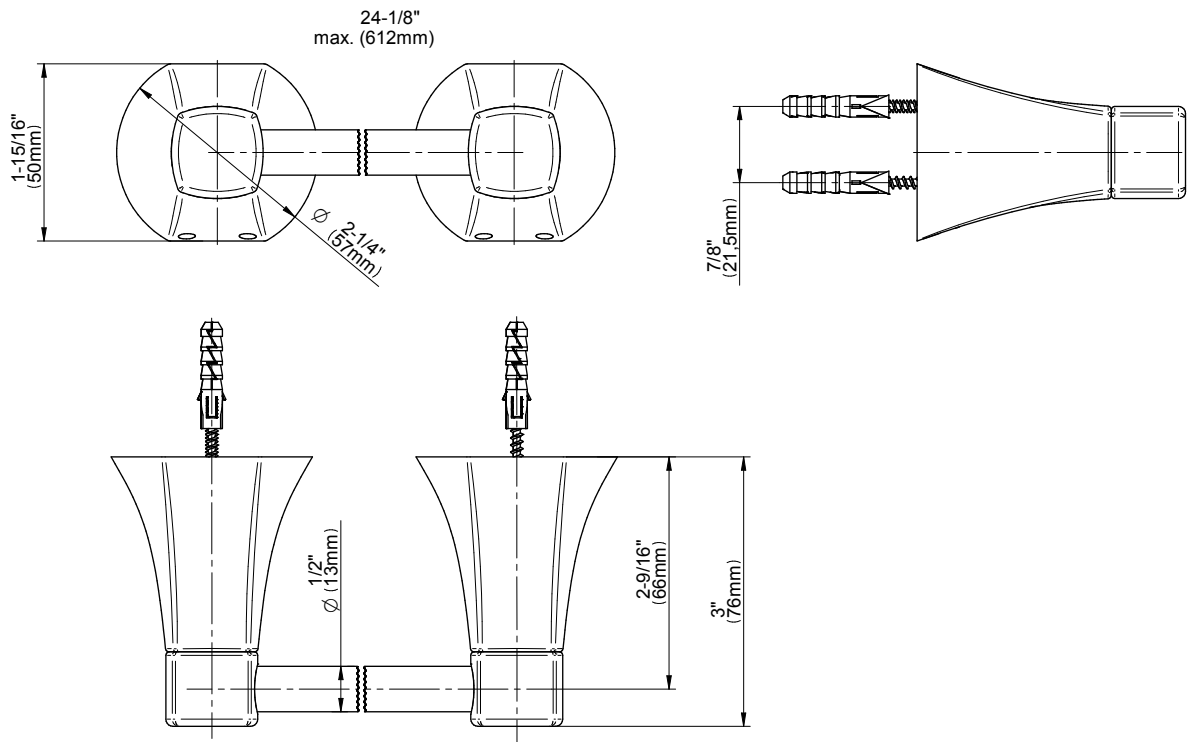

Warranty

- Limited lifetime warranty

For complete warranty information go to
<http://www.graff-designs.com/en/info/faqs>