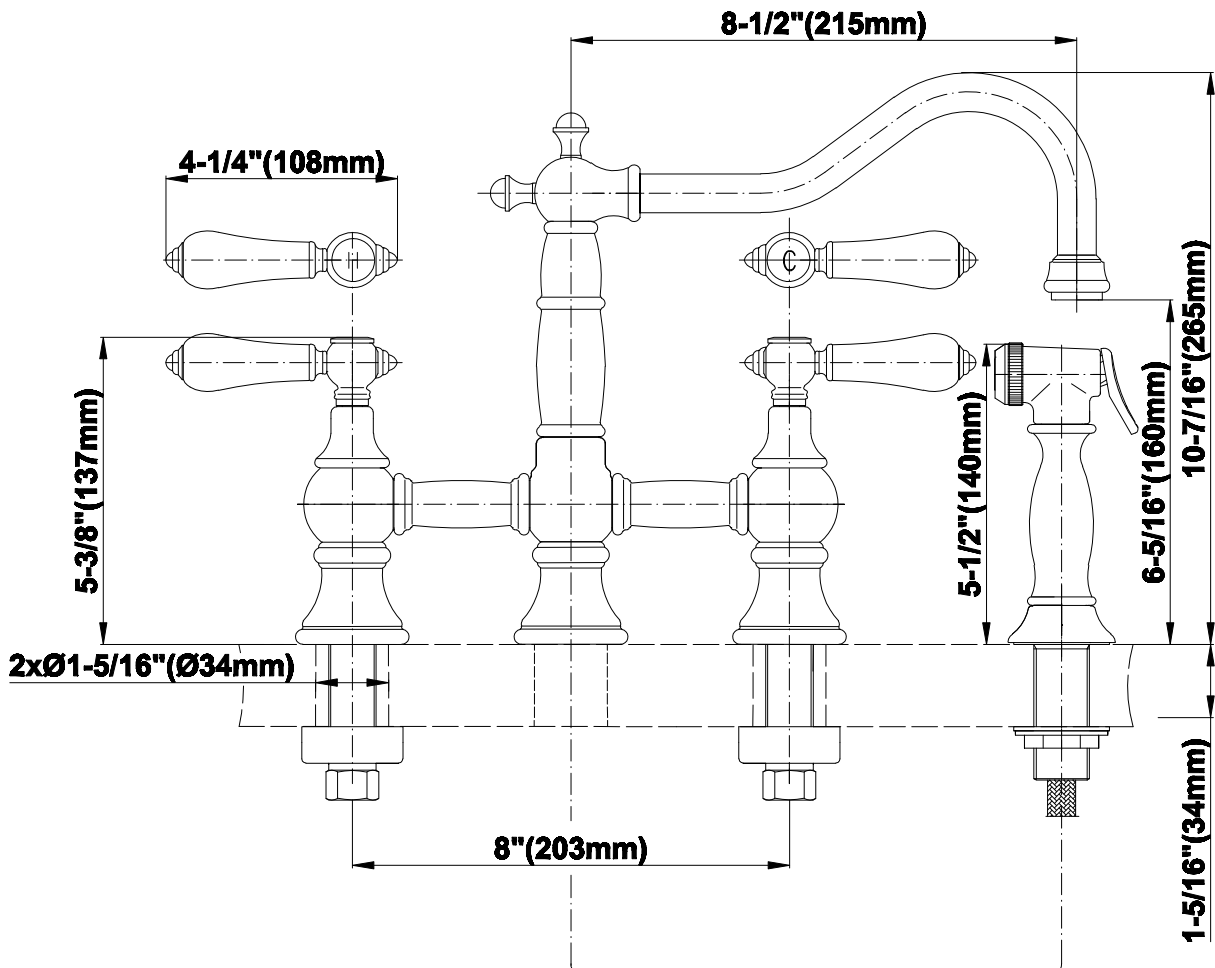

The measurements shown are for reference only. Products and specifications shown are subject to change without notice. Revised 09/2012.

www.graff-faucets.com | phone: 800-954-4723