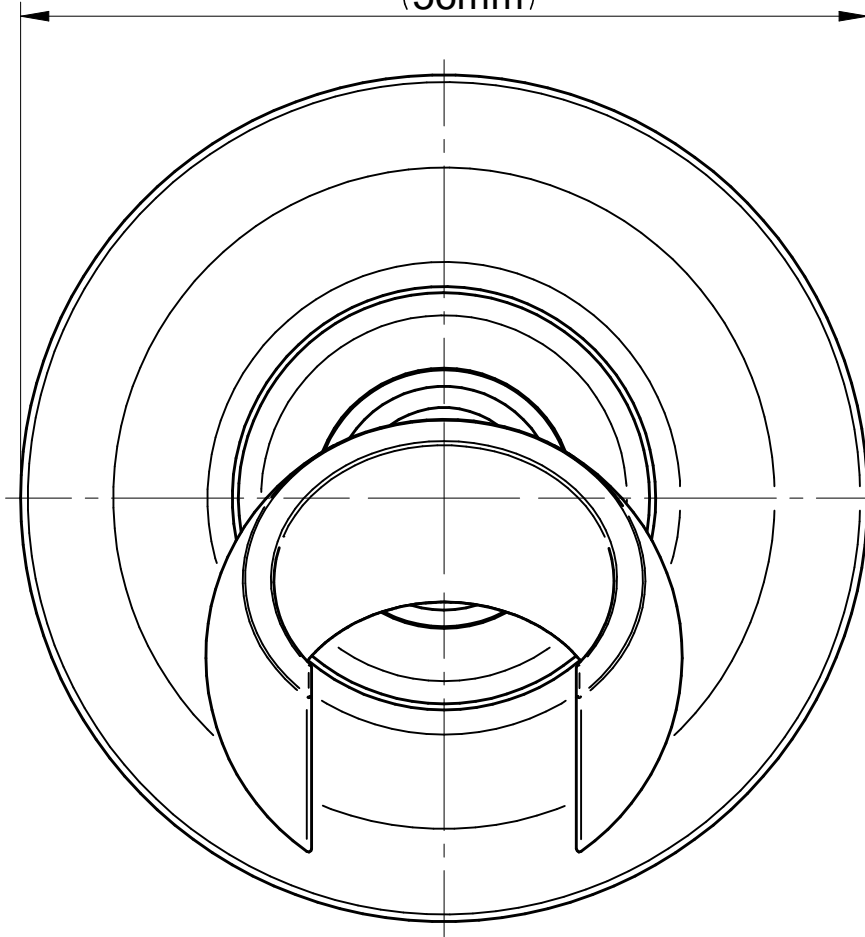

BATHROOM
Traditional Handshower w/Wall
Bracket
G-8615

GRAFF[®]

Information

- Handshower with swivel holder
- 59" long shower hose and wall supply elbow
- Escutcheons of wall bracket and wall supply elbow complement new M-Series traditional trim plates
- Handshower flow rate ≤ 1.5 max gpm
- Includes internal backflow preventer
- CALGreen

G-8615

Canterbury Collection

Traditional Handshower with Wall Bracket

GRAFF®

Product Features

- Swivel holder
- 59" shower hose
- Includes traditional handshower - G-8604
- Escutcheons of wall bracket and wall supply elbow complement M-Series traditional trim plates
- Includes 1/2" NPT female threaded wall supply elbow
- Includes internal backflow preventer
- Handshower flow rate ≤ 1.5 max gpm

- Solid brass construction
- Swivel holder

Finishes

24K Gold

24K Brushed
Gold

Olive Bronze

Polished
Chrome

Polished
Nickel

Steelnox®
(Satin Nickel)

Vintage
Brushed Brass

G-8682

Camden Series

Ø 2-3/16"
(56mm)

3-15/16"
(100mm)

7/16"
(12mm)