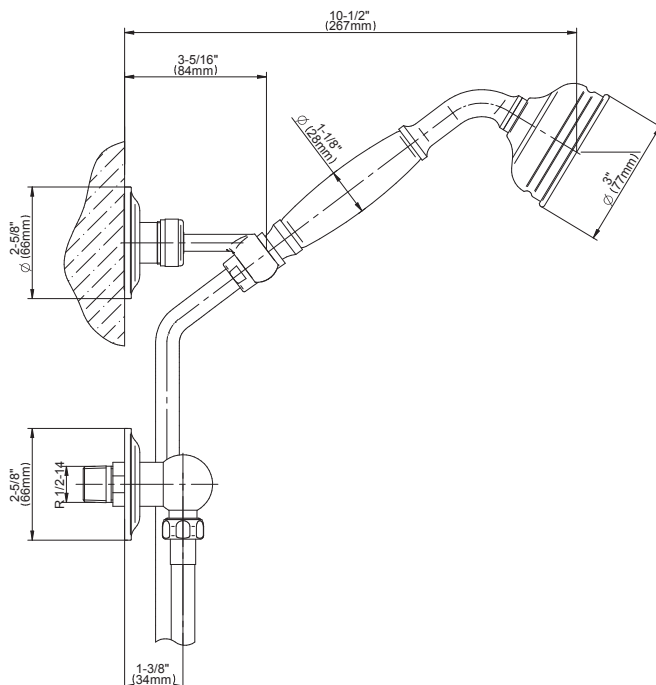

The measurements shown are for reference only. Products and specifications shown are subject to change without notice. Revised 1/2019

www.graff-designs.com | phone: 800-954-4723