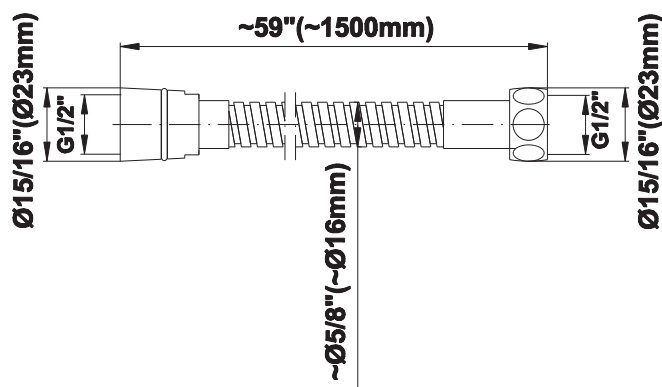

BATHROOM
Traditional Handshower w/Wall
Bracket
G-8615

GRAFF[®]

Information

- Handshower with swivel holder
- 59" long shower hose and wall supply elbow
- Escutcheons of wall bracket and wall supply elbow complement new M-Series traditional trim plates
- Handshower flow rate ≤ 1.5 max gpm
- Includes internal backflow preventer
- CALGreen

G-8615

Canterbury Collection

Traditional Handshower with Wall Bracket

GRAFF®

Product Features

- Swivel holder
- 59" shower hose
- Includes traditional handshower - G-8604
- Escutcheons of wall bracket and wall supply elbow complement M-Series traditional trim plates
- Includes 1/2" NPT female threaded wall supply elbow
- Includes internal backflow preventer
- Handshower flow rate ≤ 1.5 max gpm

* Special order finish- call for availability

Information

- 1/2" NPT female thread inlet

Finishes

24K Gold

24K Brushed
Gold

Olive Bronze

Polished
Chrome

Vintage
Brushed Brass

G-8682

Camden Series

Ø 2-3/16"
(56mm)

3-15/16"
(100mm)

7/16"
(12mm)