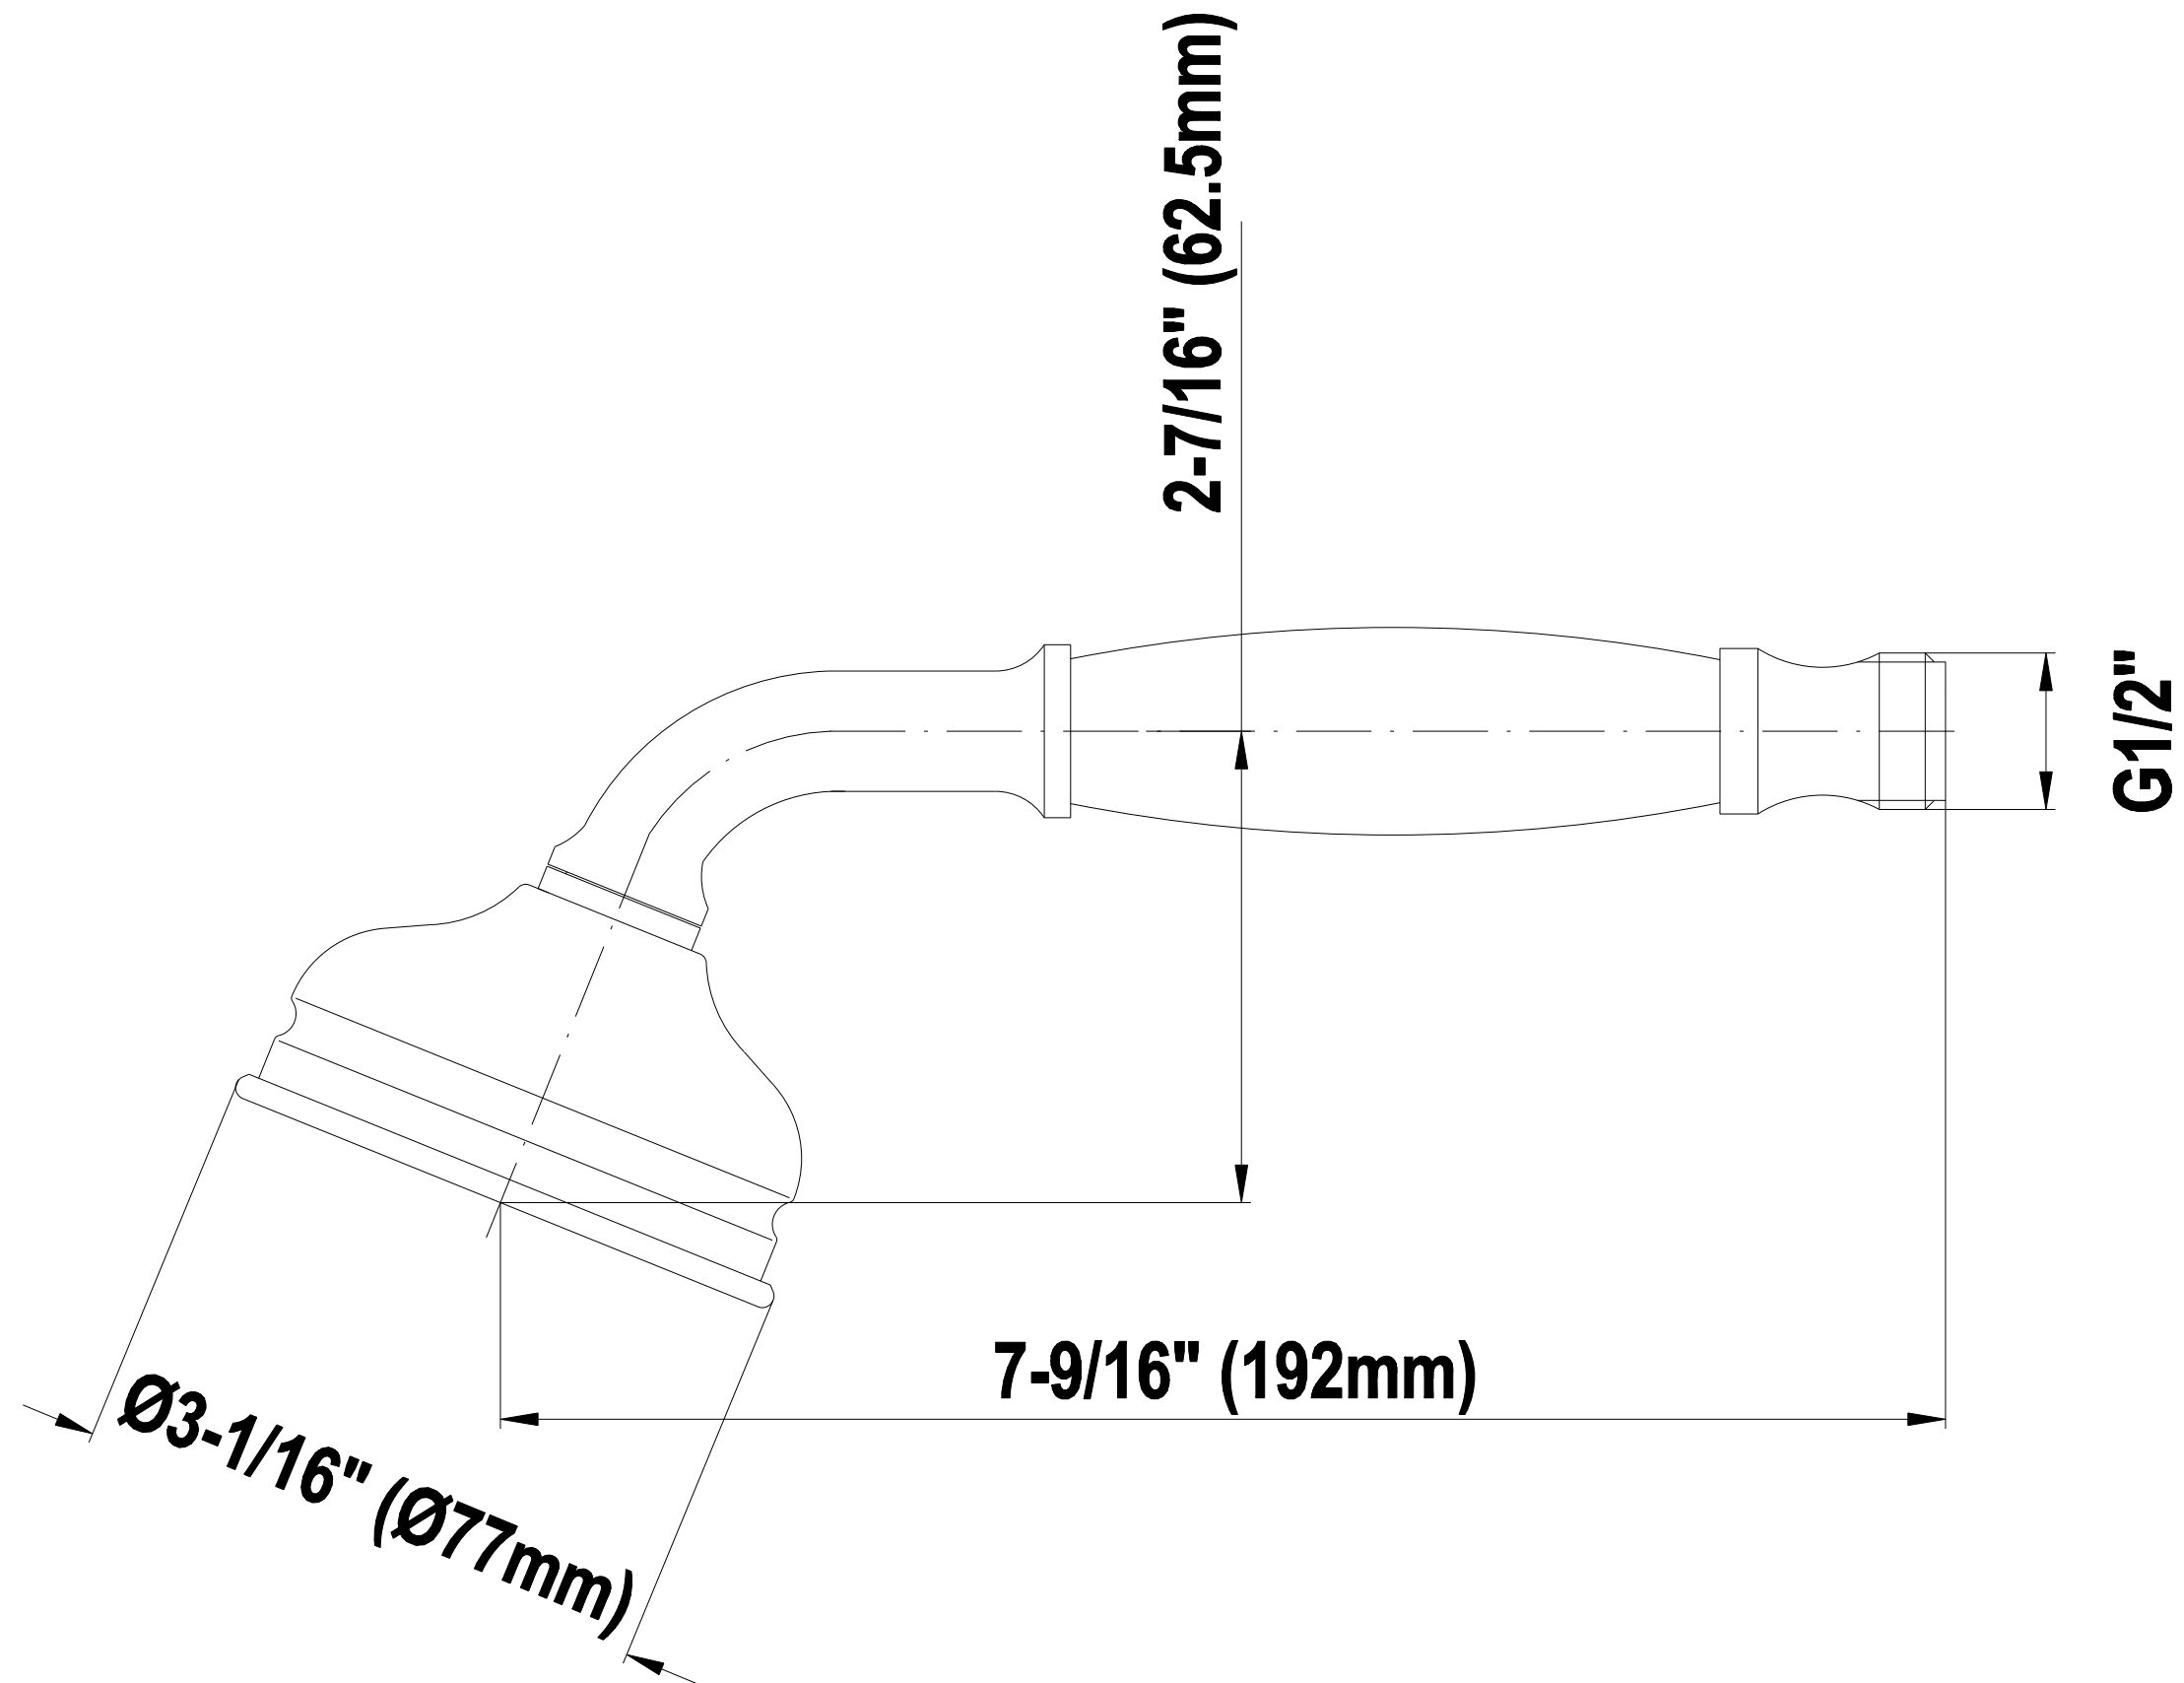

BATHROOM
Traditional Handshower w/Wall
Bracket
G-8615

GRAFF[®]

Information

- Handshower with swivel holder
- 59" long shower hose and wall supply elbow
- Escutcheons of wall bracket and wall supply elbow complement new M-Series traditional trim plates
- Handshower flow rate ≤ 1.5 max gpm
- Includes internal backflow preventer
- CALGreen

G-8615

Canterbury Collection

Traditional Handshower with Wall Bracket

GRAFF®

Product Features

- Swivel holder
- 59" shower hose
- Includes traditional handshower - G-8604
- Escutcheons of wall bracket and wall supply elbow complement M-Series traditional trim plates
- Includes 1/2" NPT female threaded wall supply elbow
- Includes internal backflow preventer
- Handshower flow rate ≤ 1.5 max gpm

Olive Bronze

Polished
Chrome

Polished
Nickel

Steelnox®
(Satin Nickel)

Vintage
Brushed Brass

Traditional Handshower G-8604

Information

- Brass spiral flexible hose with conical nut