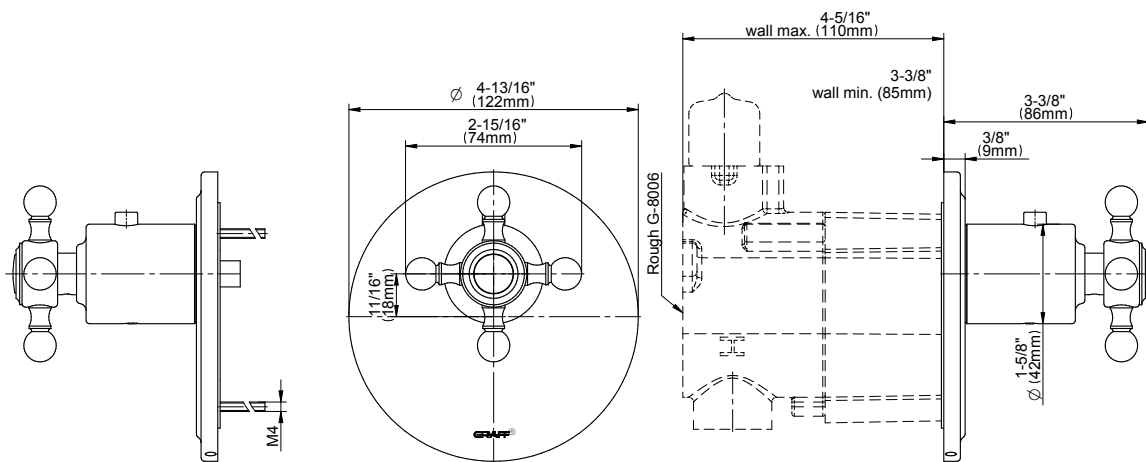

The measurements shown are for reference only. Products and specifications shown are subject to change without notice. Revised 1/2018

www.graff-designs.com | phone: 800-954-4723