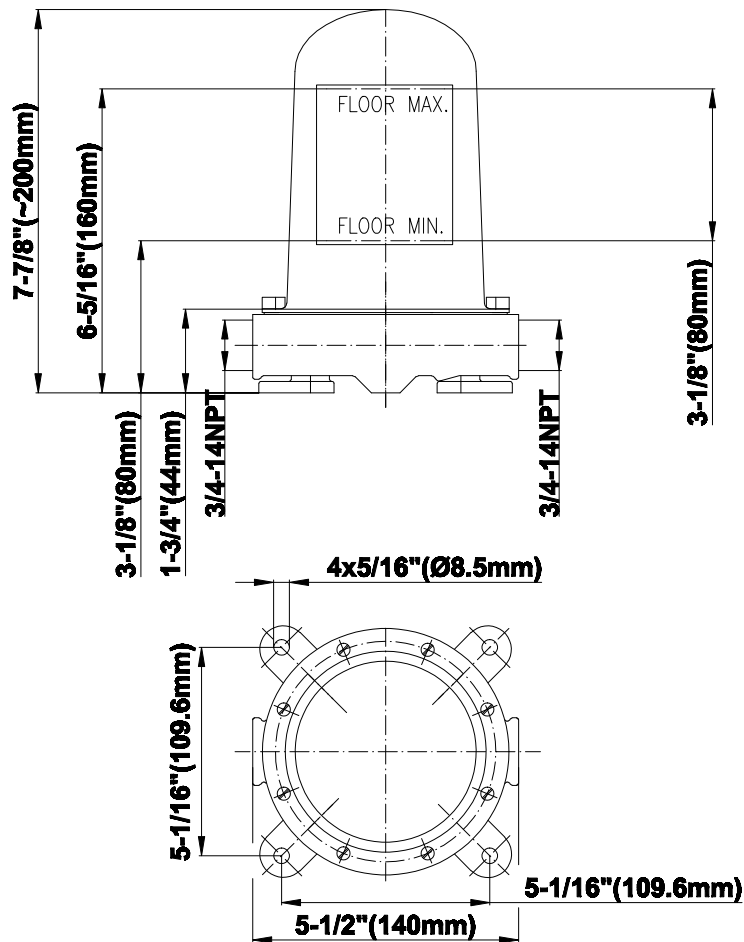

BATHROOM
Immersion Floor-Mounted Vessel
Filler
G-2325-LM40N

GRAFF[®]

Information

- Floor-mount installation
- Aerated flow rate ≤ 1.2 max gpm
- 9-13/16" spout reach
- 39-3/8"-41-5/8" maximum spout height
- Drain assembly not included
- ADA
- CALGreen

Product Features

- Floor-mount installation
- Aerated flow rate ≤ 1.2 max gpm
- 9-13/16" spout reach
- 39-3/8"-41-5/8" maximum spout height

Available Finishes

- Polished Chrome
G-2325-LM40N-PC
- Steelnox
G-2325-LM40N-SN

Steelnox®
(Satin Nickel)

Architectural
White

G-1045
Spout Connection Rough

Product Features

- Mud guard displays minimum and maximum floor depth
- Rough can be installed in any orientation making it convenient to route pipes to the rough
- Trim can be rotated 360 degrees in any directions
- Averages 10 GPM with most trim

Warranty

- Limited lifetime warranty

For complete warranty information go to <http://www.graff-faucets.com/en/info/faqs>

BATHROOM
Immersion Floor-Mounted Vessel
Filler
G-2325-LM40N

GRAFF®

Information

- Floor-mount installation
- Aerated flow rate ≤ 1.2 max gpm
- 9-13/16" spout reach
- 39-3/8"-41-5/8" maximum spout height
- Drain assembly not included
- ADA
- CALGreen