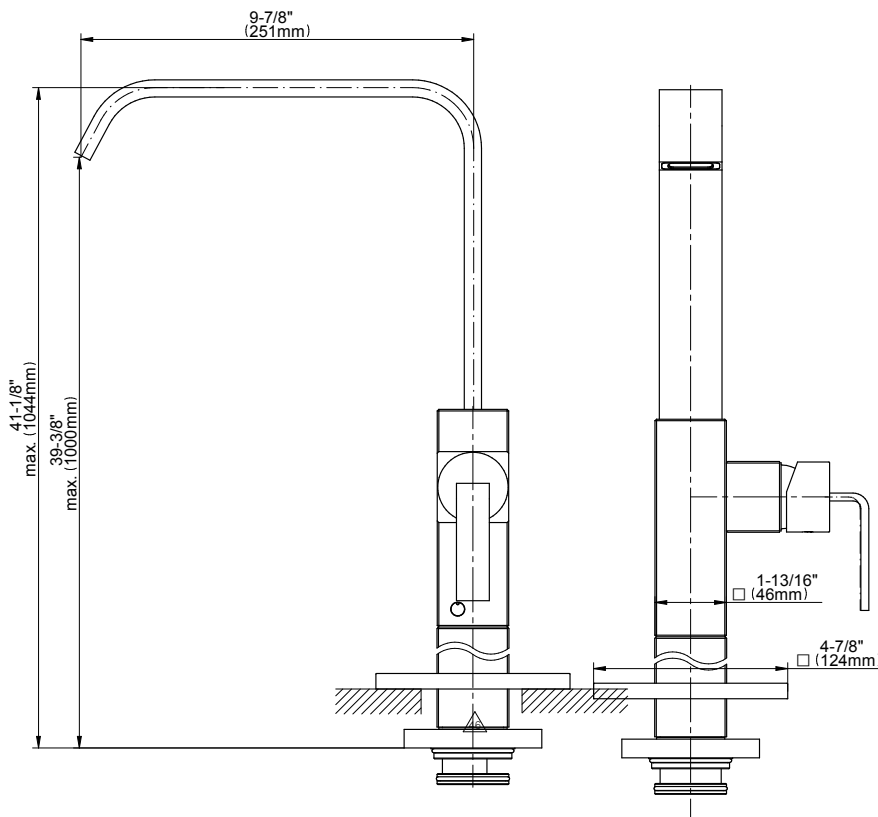

BATHROOM
Immersion Floor-Mounted Vessel
Filler
G-2325-LM40N

GRAFF[®]

Information

- Floor-mount installation
- Aerated flow rate ≤ 1.2 max gpm
- 9-13/16" spout reach
- 39-3/8"-41-5/8" maximum spout height
- Drain assembly not included
- ADA
- CALGreen

Steelnox®
(Satin Nickel)

Architectural
White

G-1045
Spout Connection Rough

Product Features

- Mud guard displays minimum and maximum floor depth
- Rough can be installed in any orientation making it convenient to route pipes to the rough
- Trim can be rotated 360 degrees in any directions
- Averages 10 GPM with most trim

Architectural
White

G-2325-LM40N

Immersion Collection
Floor Mounted Vessel Filler

GRAFF[®]
CUTTING EDGE DESIGN

Product Features

- Floor-mount installation
- Aerated flow rate ≤ 1.2 max gpm
- 9-13/16" spout reach
- 39-3/8"-41-5/8" maximum spout height

The measurements shown are for reference only. Products and specifications shown are subject to change without notice. Revised 11/2017

www.graff-designs.com | phone: 800-954-4723