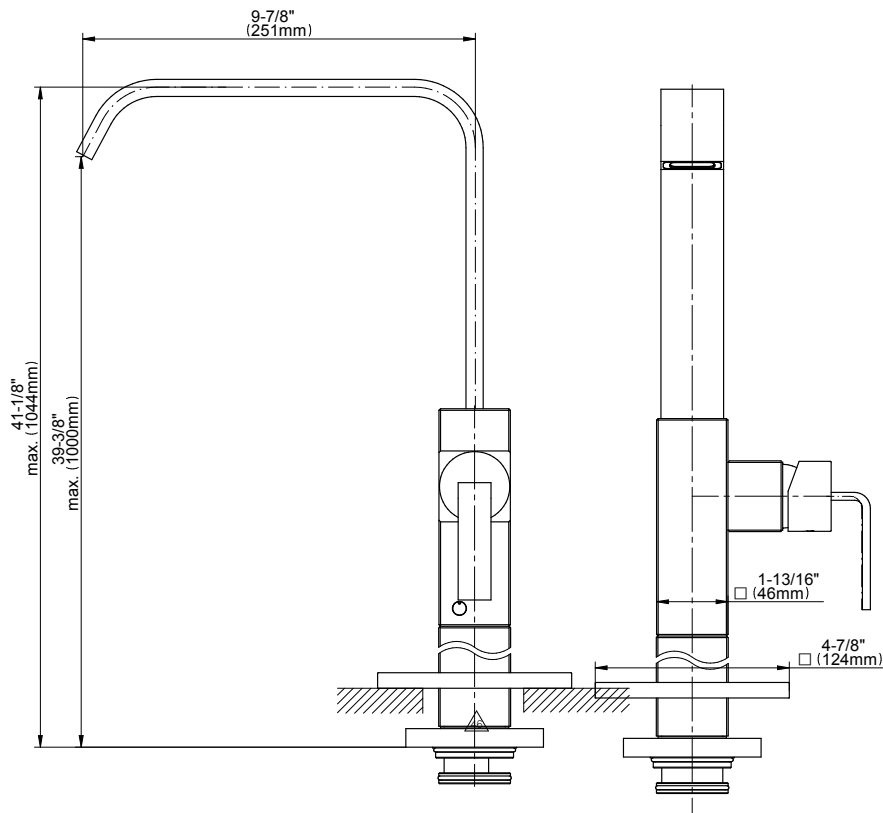

Warranty

- Limited lifetime warranty

For complete warranty information go to
www.graff-designs.com/en-nam/warranty