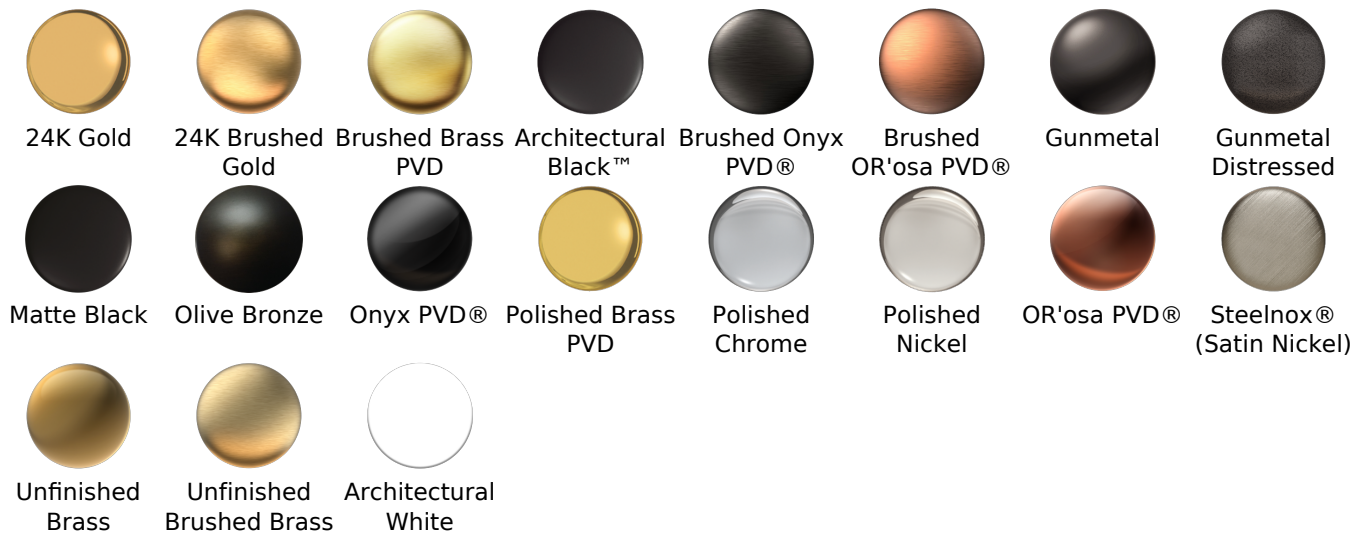

SHOWER  
 Sento M-Series Valve Horizontal  
 Trim with Four Handles  
**G-8058H-LM42E0-T**

**Information**

- Four metal handles, decorative trim plate
- Use with M-Series rough valves
- ADA

**Finishes**