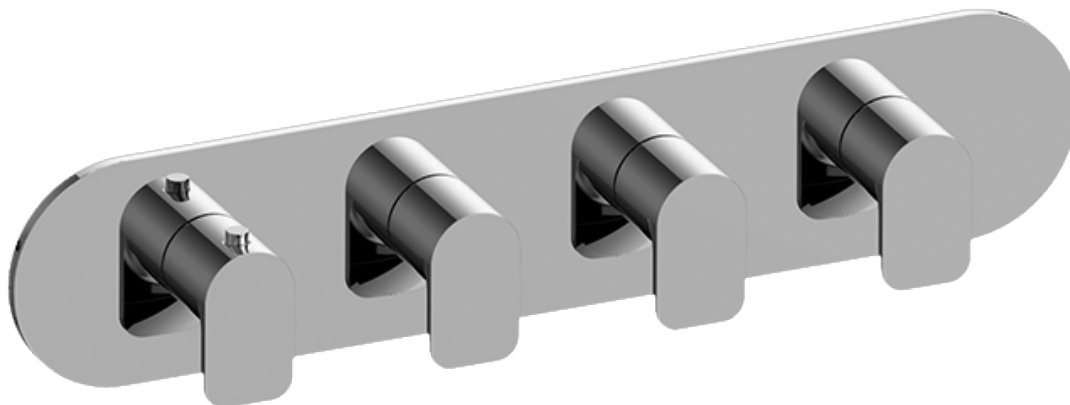

SHOWER  
 Sento M-Series Valve Horizontal  
 Trim with Four Handles  
**G-8058H-LM42E0-T**

**Information**

- Four metal handles, decorative trim plate
- Use with M-Series rough valves
- ADA

**Finishes**

# G-8058H-LM42E0-T