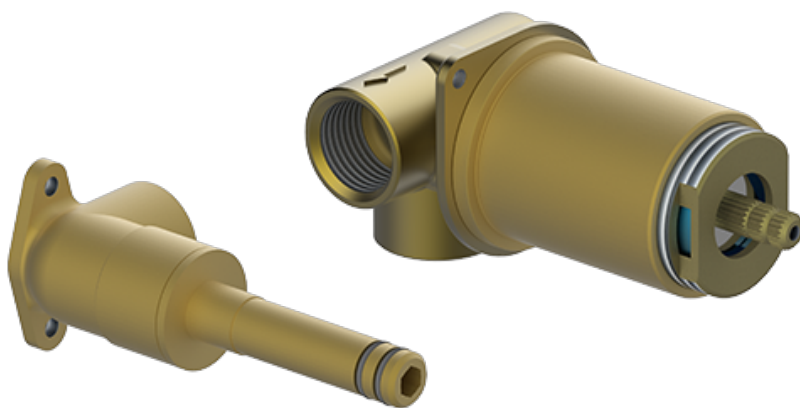

BATHROOM
Rough Valve
G-1086

GRAFF®

G-1086

Vintage Series