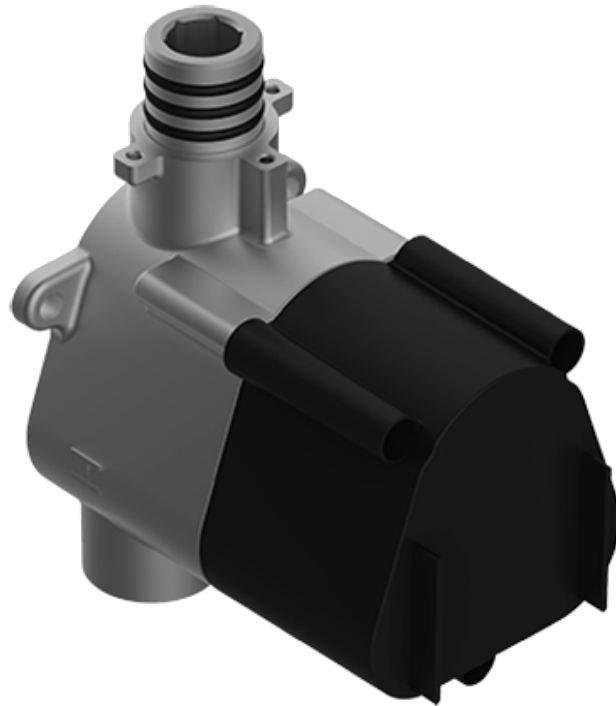

SHOWER
Vintage M-Series Thermostatic
Shower System - Shower with
Handshower
GT3.041WB-LM56C18

GRAFF®

Information

- 3/4" thermostatic valve and trim
- 3/4" stop/volume control valve (2 pieces)
- 9" showerhead with 12" ceiling-mounted shower arm
- Showerhead features no-clog, easy-clean spray nozzle
- Handshower set with wall-mounted slide bar and 59" hose
- Optional extension kit
- Flow rates: showerhead \leq 1.8 max gpm, handshower \leq 1.8 max gpm

SHOWER
 Vintage M-Series Valve Trim with
 Three Handles

Information

- Three metal handles
- Decorative trim plate
- Use with M-Series rough valves

Finishes

							
24K Gold	24K Brushed Gold	24K Brushed Gold with Black Accents	Architectural Black™	Brushed Nickel	Gunmetal	Gunmetal Distressed	Matte Black
							
Olive Bronze	Polished Chrome	Polished Chrome with Black Accents	Polished Nickel	Polished Nickel with Black Accents	Unfinished Brass	Unfinished Brushed Brass	Brushed Brass
							
Architectural White							

SHOWER
 Thermostatic Rough Valve
G-8006

Information

- 12.9 gpm @ 60 psi
- 3/4" universal inlets
- Built-in service stops
- Stacking outlet feature
- Complete serviceability from front of all units
- Supplied with protective plastic cover
- CalGreen compliant dependent on functions

Finishes

Architectural
White

G-8006

M-Series

3/4" Concealed Thermostatic Rough Valve

Product Features

- 12.9 gpm @ 60 psi
- 3/4" universal inlets
- Built-in service stops
- Stacking outlet feature
- Complete serviceability from front of all units
- Supplied with protective plastic cover
- CalGreen compliant dependent on functions