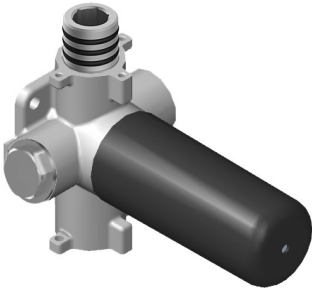

SHOWER
Vintage M-Series Thermostatic
Shower System - Shower with
Handshower
GT3.041WB-LM56C18

GRAFF®

Information

- 3/4" thermostatic valve and trim
- 3/4" stop/volume control valve (2 pieces)
- 9" showerhead with 12" ceiling-mounted shower arm
- Showerhead features no-clog, easy-clean spray nozzle
- Handshower set with wall-mounted slide bar and 59" hose
- Optional extension kit
- Flow rates: showerhead \leq 1.8 max gpm, handshower \leq 1.8 max gpm

Finishes

Architectural
White

G-8006

M-Series

3/4" Concealed Thermostatic Rough Valve

Product Features

- 12.9 gpm @ 60 psi
- 3/4" universal inlets
- Built-in service stops
- Stacking outlet feature
- Complete serviceability from front of all units
- Supplied with protective plastic cover
- CalGreen compliant dependent on functions

www.graff-faucets.com | phone: 800-954-4723

SHOWER
 Stop/Volume Control Valve with
 Pass Through
G-8076

Information

- 12.3 gpm @ 60 psi
- 3/4" universal inlets/outlets with female threads
- Stacking inlet and pass-through port feature
- Supplied with protective plastic cover
- CalGreen compliant dependent on functions

White

G-8076

M-Series

Stop/Volume Control Rough Valve with Pass-Through

GRAFF[®]
CUTTING EDGE DESIGN

Product Features

- 13.2 gpm @ 60 psi
- 3/4" universal inlets/outlets with female threads
- Stacking inlet and pass-through port feature
- Supplied with protective plastic cover
- CalGreen compliant dependent on functions