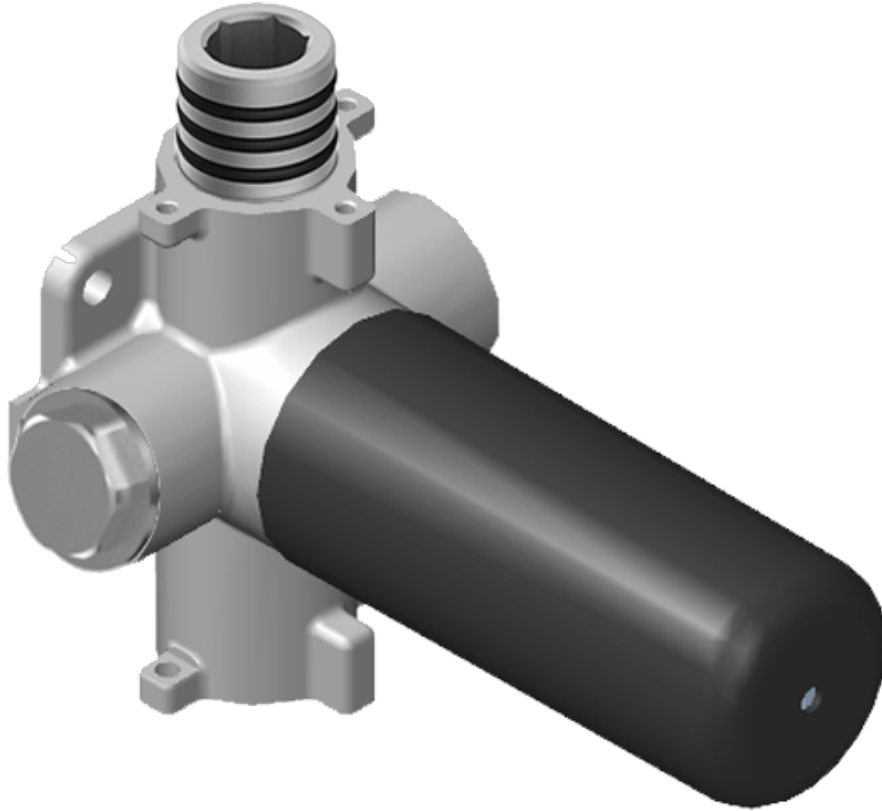

SHOWER
Vintage M-Series Thermostatic
Shower System - Shower with
Handshower
GT3.041WB-LM56C18

GRAFF®

Information

- 3/4" thermostatic valve and trim
- 3/4" stop/volume control valve (2 pieces)
- 9" showerhead with 12" ceiling-mounted shower arm
- Showerhead features no-clog, easy-clean spray nozzle
- Handshower set with wall-mounted slide bar and 59" hose
- Optional extension kit
- Flow rates: showerhead \leq 1.8 max gpm, handshower \leq 1.8 max gpm

SHOWER
 Thermostatic Rough Valve
G-8006

Information

- 12.9 gpm @ 60 psi
- 3/4" universal inlets
- Built-in service stops
- Stacking outlet feature
- Complete serviceability from front of all units
- Supplied with protective plastic cover
- CalGreen compliant dependent on functions

Finishes

Architectural
White

G-8006

M-Series

3/4" Concealed Thermostatic Rough Valve

Product Features

- 12.9 gpm @ 60 psi
- 3/4" universal inlets
- Built-in service stops
- Stacking outlet feature
- Complete serviceability from front of all units
- Supplied with protective plastic cover
- CalGreen compliant dependent on functions

www.graff-faucets.com | phone: 800-954-4723

SHOWER
 Stop/Volume Control Valve with
 Pass Through
G-8076

Information

- 12.3 gpm @ 60 psi
- 3/4" universal inlets/outlets with female threads
- Stacking inlet and pass-through port feature
- Supplied with protective plastic cover
- CalGreen compliant dependent on functions