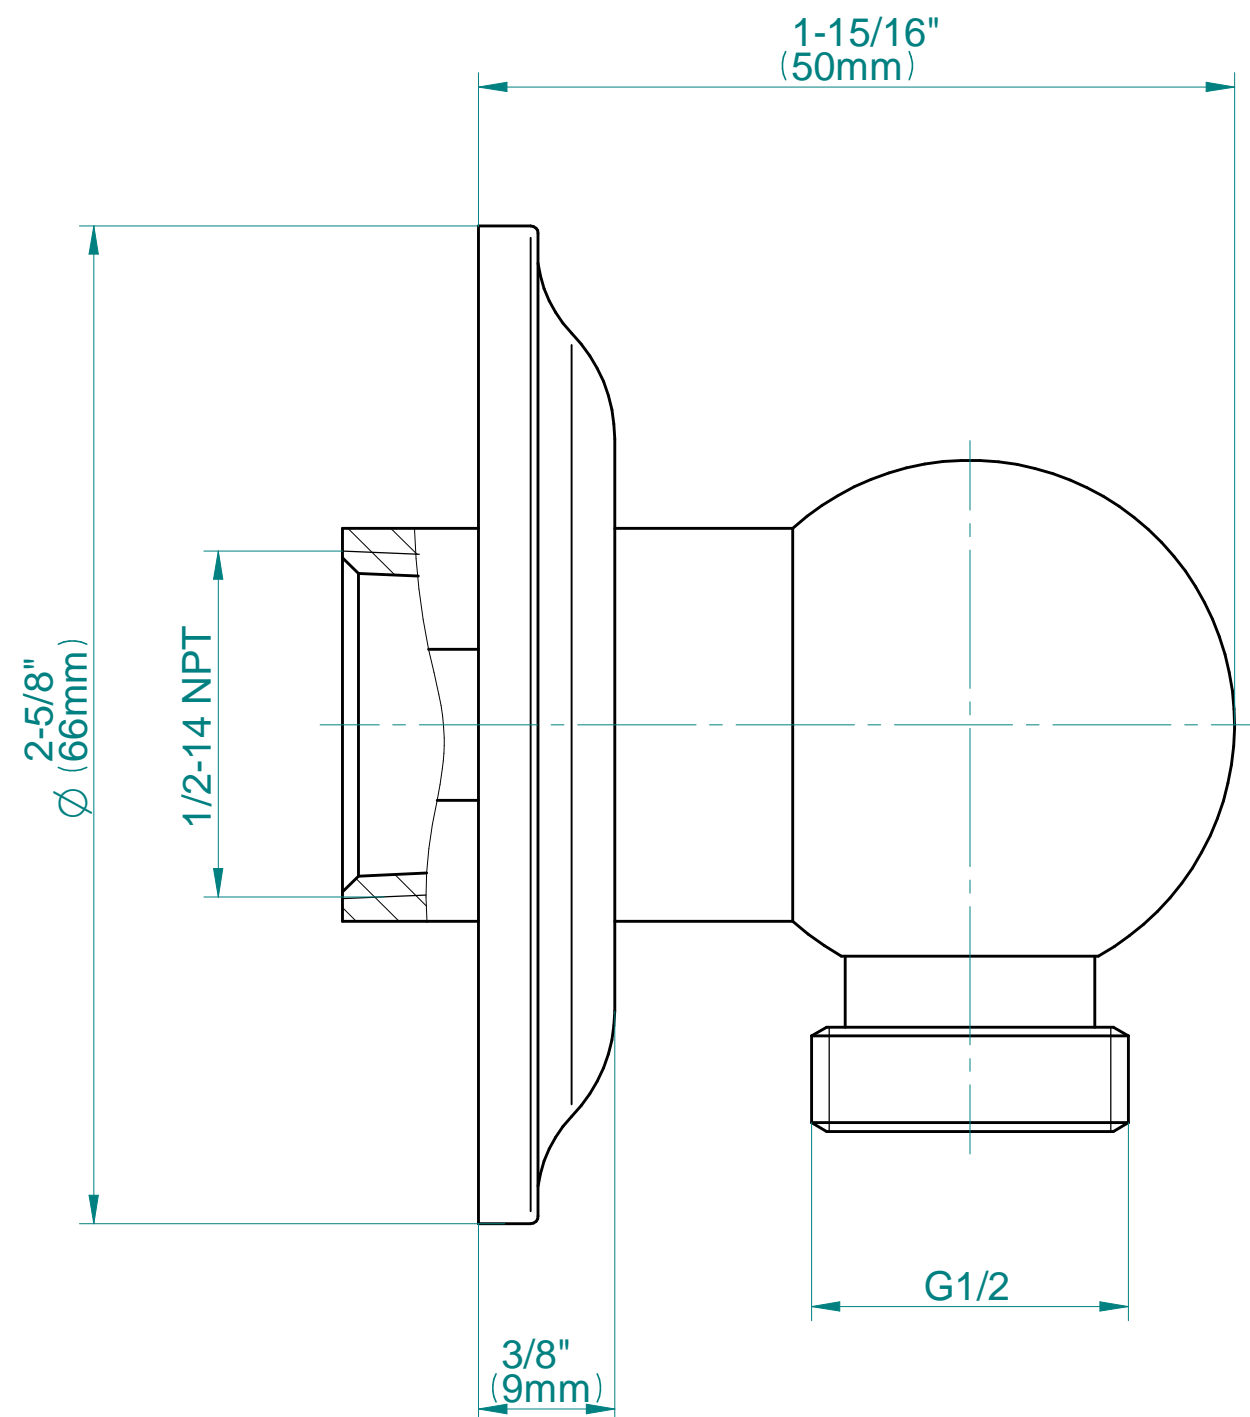

SHOWER
Vintage M-Series Thermostatic
Shower System - Shower with
Handshower
GT3.041WB-LM56C18

GRAFF®

Information

- 3/4" thermostatic valve and trim
- 3/4" stop/volume control valve (2 pieces)
- 9" showerhead with 12" ceiling-mounted shower arm
- Showerhead features no-clog, easy-clean spray nozzle
- Handshower set with wall-mounted slide bar and 59" hose
- Optional extension kit
- Flow rates: showerhead \leq 1.8 max gpm, handshower \leq 1.8 max gpm

* Special order finish- call for availability

SHOWER
Transitional Wall Supply Elbow
G-8663

Information

- 1/2" NPT female thread inlet

Finishes

G-8663

CAMDEN Series

SHOWER
 Vintage Wall-Mounted Slide Bar
G-8711

Information

- 27" tall wall-mounted slide bar
- Adjustable bracket fits all hoses with conical nut

Finishes

							
24K Gold	24K Brushed Gold	24K Brushed Gold with Black Accents	Architectural Black™	Brushed Nickel	Gunmetal	Gunmetal Distressed	Matte Black
							
Olive Bronze	Polished Chrome	Polished Chrome with Black Accents	Polished Nickel	Polished Nickel with Black Accents	Unfinished Brass	Unfinished Brushed Brass	Vintage Brushed Brass
							
Architectural White							