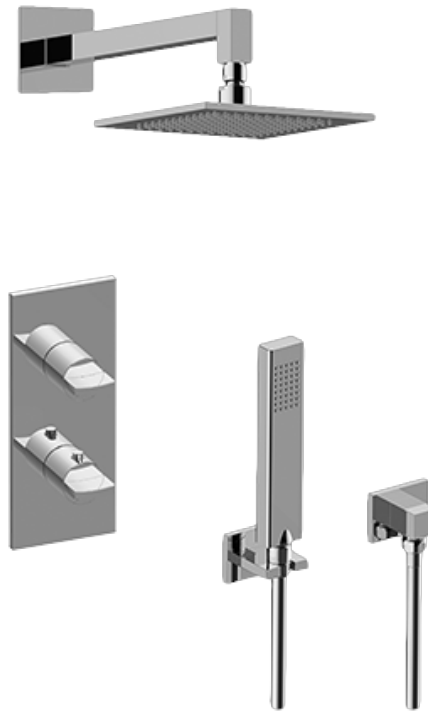

SHOWER
Sade M-Series Thermostatic
Shower System - Shower with
Handshower
GM2.022WD-C14E0

GRAFF[®]

Information

- 3/4" thermostatic valve and trim
- 3/4" 2-way diverter valve
- 8" showerhead with 12" wall-mounted shower arm
- Showerhead features no-clog, easy-clean spray nozzles
- Handshower set with wall bracket and 59" hose
- Optional extension kit
- Flow rates: showerhead \leq 1.8 max gpm, handshower \leq 1.5 max gpm
- CALGreen

SHOWER
Thermostatic Rough Valve
G-8006

GRAFF®

Information

- 12.9 gpm @ 60 psi
- 3/4" universal inlets
- Built-in service stops
- Stacking outlet feature
- Complete serviceability from front of all units
- Supplied with protective plastic cover
- CalGreen compliant dependent on functions

Finishes

G-8006

M-Series

3/4" Concealed Thermostatic Rough Valve

Product Features

- 12.9 gpm @ 60 psi
- 3/4" universal inlets
- Built-in service stops
- Stacking outlet feature
- Complete serviceability from front of all units
- Supplied with protective plastic cover
- CalGreen compliant dependent on functions

www.graff-faucets.com | phone: 800-954-4723

SHOWER
M-Series Valve Trim with Two
Handles
G-8048-C14E0-T

GRAFF®

Information

- Two metal handles, decorative trim plate
- Use with M-Series rough valves
- ADA

Finishes