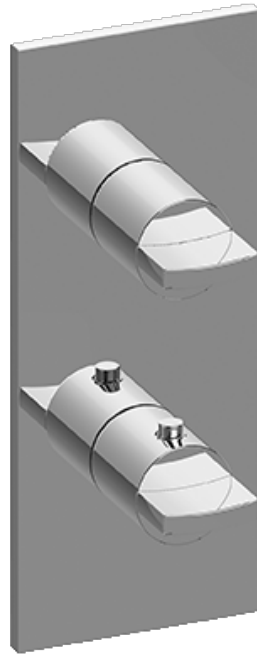

SHOWER
Sade M-Series Thermostatic
Shower System - Shower with
Handshower
GM2.022WD-C14E0

GRAFF[®]

Information

- 3/4" thermostatic valve and trim
- 3/4" 2-way diverter valve
- 8" showerhead with 12" wall-mounted shower arm
- Showerhead features no-clog, easy-clean spray nozzles
- Handshower set with wall bracket and 59" hose
- Optional extension kit
- Flow rates: showerhead \leq 1.8 max gpm, handshower \leq 1.5 max gpm
- CALGreen

SHOWER
Thermostatic Rough Valve
G-8006

GRAFF®

Information

- 12.9 gpm @ 60 psi
- 3/4" universal inlets
- Built-in service stops
- Stacking outlet feature
- Complete serviceability from front of all units
- Supplied with protective plastic cover
- CalGreen compliant dependent on functions

Finishes

G-8006

M-Series

3/4" Concealed Thermostatic Rough Valve

Product Features

- 12.9 gpm @ 60 psi
- 3/4" universal inlets
- Built-in service stops
- Stacking outlet feature
- Complete serviceability from front of all units
- Supplied with protective plastic cover
- CalGreen compliant dependent on functions

www.graff-faucets.com | phone: 800-954-4723

SHOWER
M-Series Valve Trim with Two
Handles
G-8048-C14E0-T

GRAFF®

Information

- Two metal handles, decorative trim plate
- Use with M-Series rough valves
- ADA

Finishes