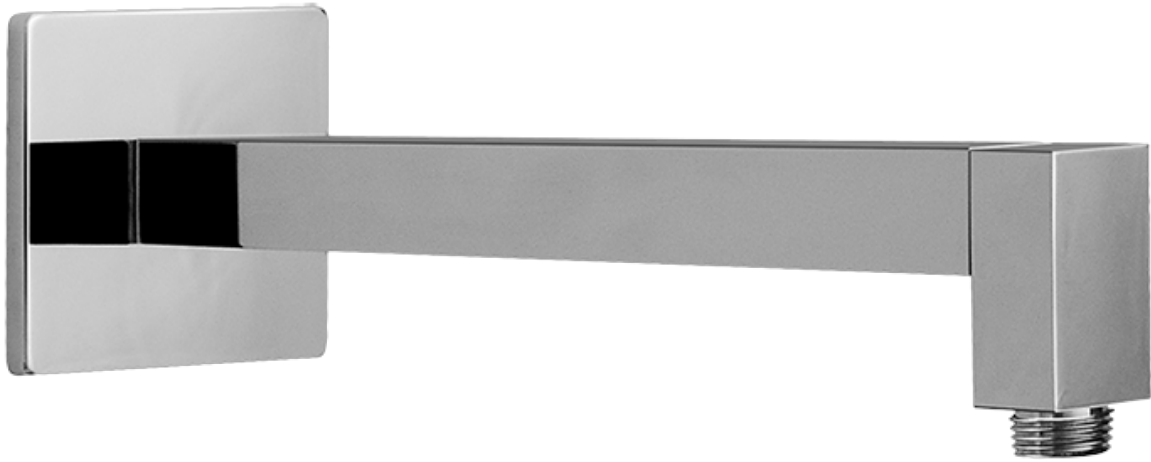

SHOWER
Sade M-Series Thermostatic
Shower System - Shower with
Handshower
GM2.022WD-C14E0

GRAFF[®]

Information

- 3/4" thermostatic valve and trim
- 3/4" 2-way diverter valve
- 8" showerhead with 12" wall-mounted shower arm
- Showerhead features no-clog, easy-clean spray nozzles
- Handshower set with wall bracket and 59" hose
- Optional extension kit
- Flow rates: showerhead \leq 1.8 max gpm, handshower \leq 1.5 max gpm
- CALGreen

www.graff-designs.com | phone: 800-954-4723

SHOWER
Contemporary 12" Shower Arm
G-8530

GRAFF®

Information

- Includes arm and square flange
- 1/2" NPT male thread inlet
- For use with all showerheads (especially G-8438)