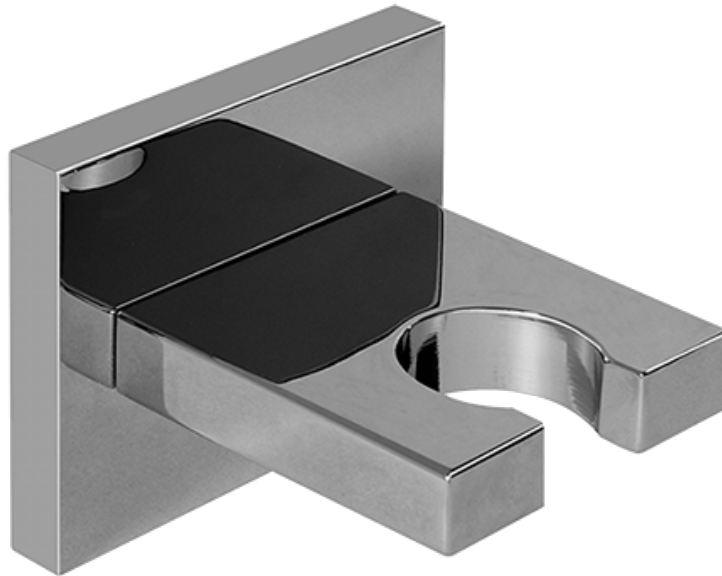

SHOWER
Sade M-Series Thermostatic
Shower System - Shower with
Handshower
GM2.022WD-C14E0

GRAFF[®]

Information

- 3/4" thermostatic valve and trim
- 3/4" 2-way diverter valve
- 8" showerhead with 12" wall-mounted shower arm
- Showerhead features no-clog, easy-clean spray nozzles
- Handshower set with wall bracket and 59" hose
- Optional extension kit
- Flow rates: showerhead \leq 1.8 max gpm, handshower \leq 1.5 max gpm
- CALGreen

* Special order finish- call for availability

SHOWER
Contemporary Square Wall
Bracket for Handshower
G-8632

GRAFF®

Information

- Solid brass construction

Finishes

24K Gold

24K Brushed
Gold