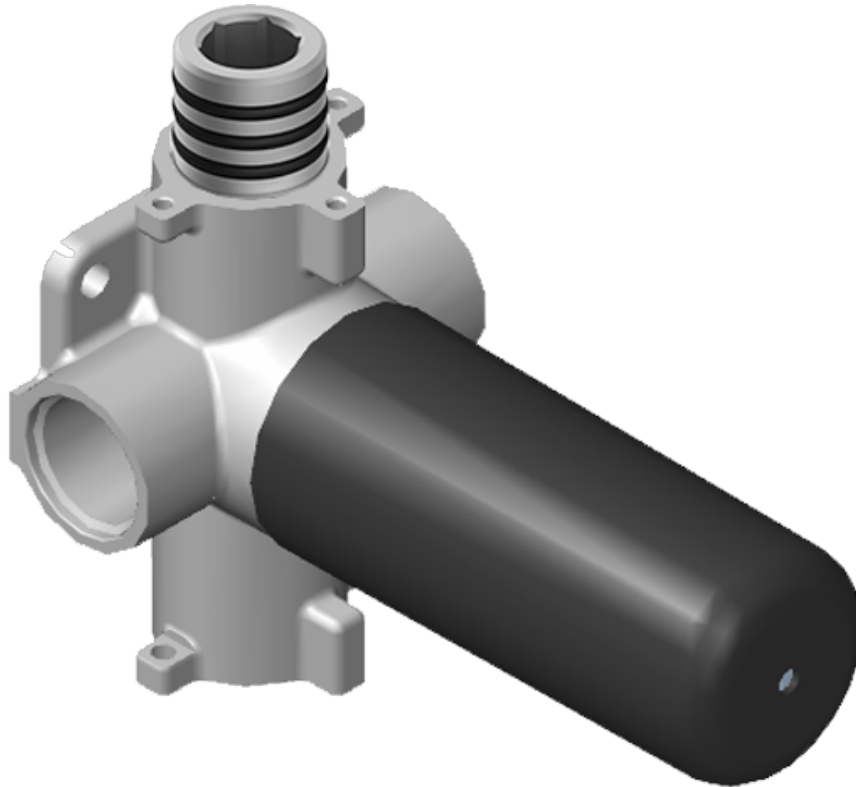

SHOWER
Sade M-Series Thermostatic
Shower System - Shower with
Handshower
GM2.022WD-C14E0

GRAFF[®]

Information

- 3/4" thermostatic valve and trim
- 3/4" 2-way diverter valve
- 8" showerhead with 12" wall-mounted shower arm
- Showerhead features no-clog, easy-clean spray nozzles
- Handshower set with wall bracket and 59" hose
- Optional extension kit
- Flow rates: showerhead \leq 1.8 max gpm, handshower \leq 1.5 max gpm
- CALGreen

www.graff-designs.com | phone: 800-954-4723

SHOWER
Two-Way Diverter Volume Control
Valve WITH Off Function and Pass-
Through
G-8052

GRAFF®

Information

- 11.7 gpm @ 60 psi
- 3/4" universal inlets/outlets with female threads
- Operates one function at a time
- Stacking inlet and pass-through port feature
- Supplied with protective plastic cover
- CALGreen compliant depending on functions

Finishes

SHOWER
8" Square Brass Showerhead
G-8438

GRAFF®

Information

- 1/4" thick
- 144 no-clog, easy-clean rubber spray nozzles
- Recommended use with ceiling shower arm
- Recommended for use at no more than 10 degrees tilt
- Showerhead flow rate ≤ 1.8 max gpm
- CALGreen