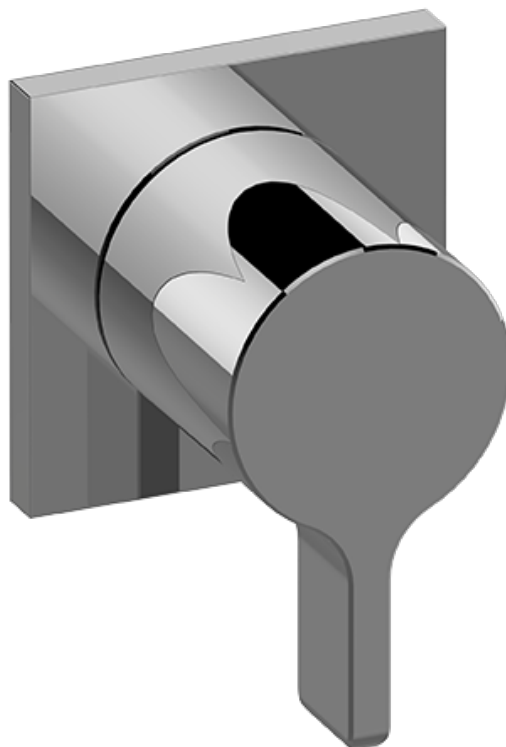

SHOWER  
 Square M-Series 3-Way Diverter  
 Valve Trim with Handle  
**G-8072-LM46E1-T**

**Information**

- Single metal handle
- Decorative trim plate
- To complete package, you must order G-8053 3-way diverter control valve WITH off function (no pass-through)
- ADA