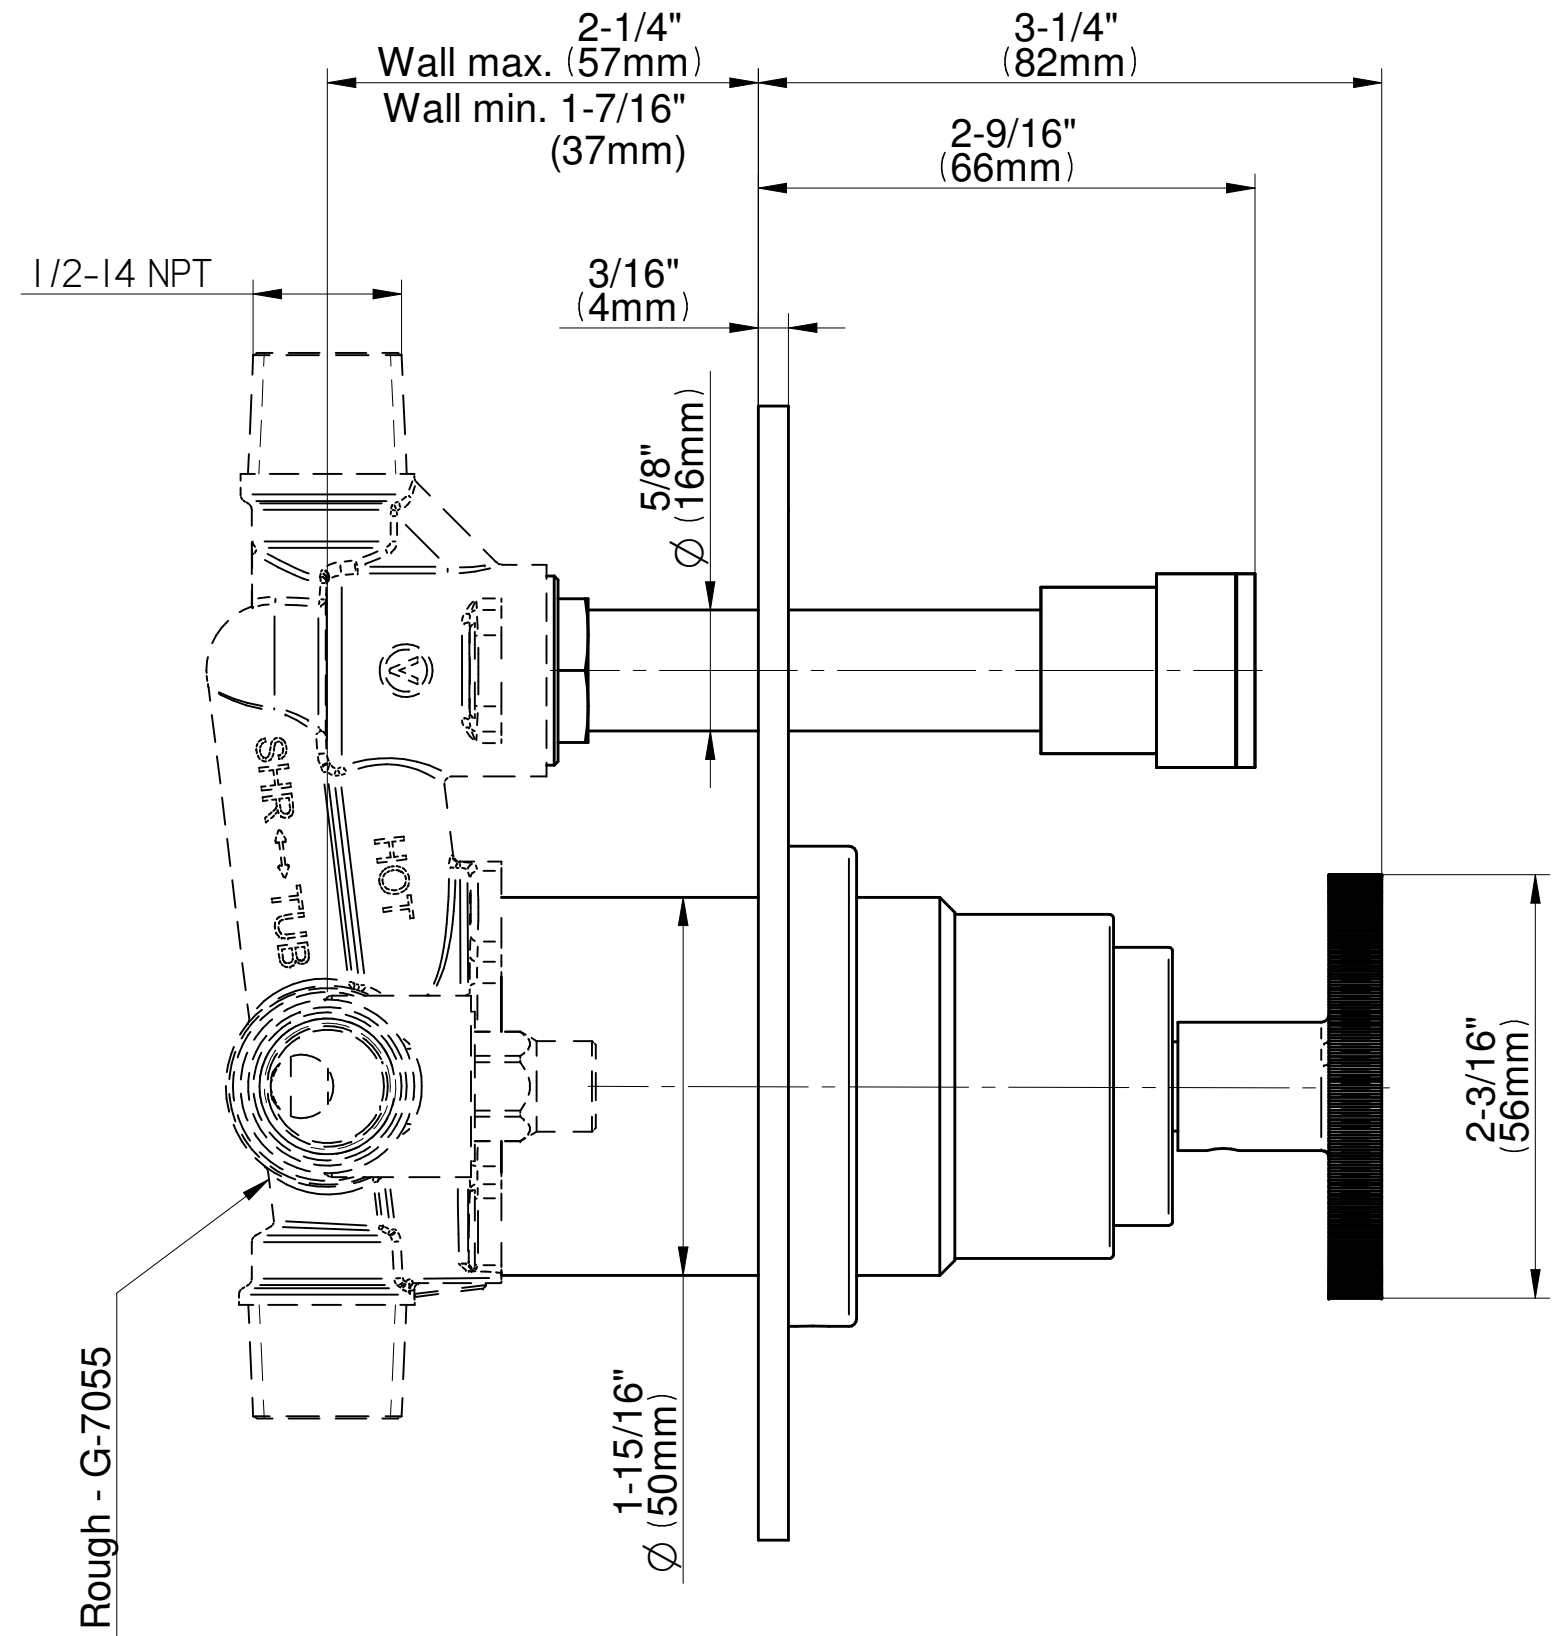

G-7080-C19B-T

HARLEY Series