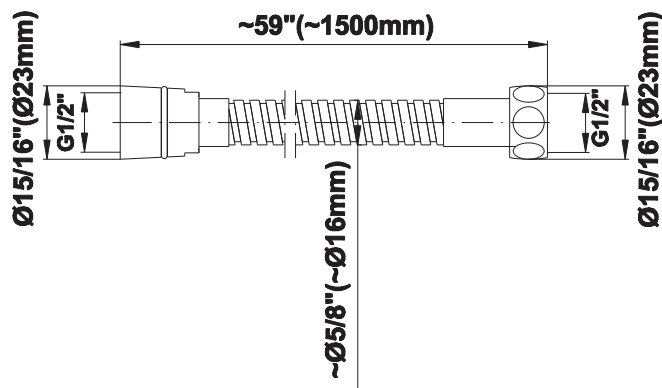

Product Features

- Brass spiral flexible hose with conical nut

Warranty

- Limited lifetime warranty

For complete warranty information go to www.graff-designs.com/en-nam/warranty

Available Finishes

- Polished Chrome
  G-8605-PC
- Polished Nickel
  G-8605-PN
- Brushed Nickel
  G-8605-BNi
- Unfinished Brushed Brass*
  G-8605-UBB*
- Unfinished Brass*
  G-8605-UB*
- Matte Black*
  G-8605-MBK*
- Architectural Black*
  G-8605-BK*
- Architectural White*
  G-8605-WT*
- Olive Brass*
  G-8605-OB*
- Gunmetal*
  G-8605-GM*
- Vintage Brushed Brass*
  G-8605-VBB*
- Steelnox (Satin Nickel)
  G-8605-SN
- 24K Brushed Gold*
  G-8605-BAU*
- 24K Gold*
  G-8605-AU*
- Gunmetal Distressed*
  G-8605-GMD*

* Special order finish- call for availability