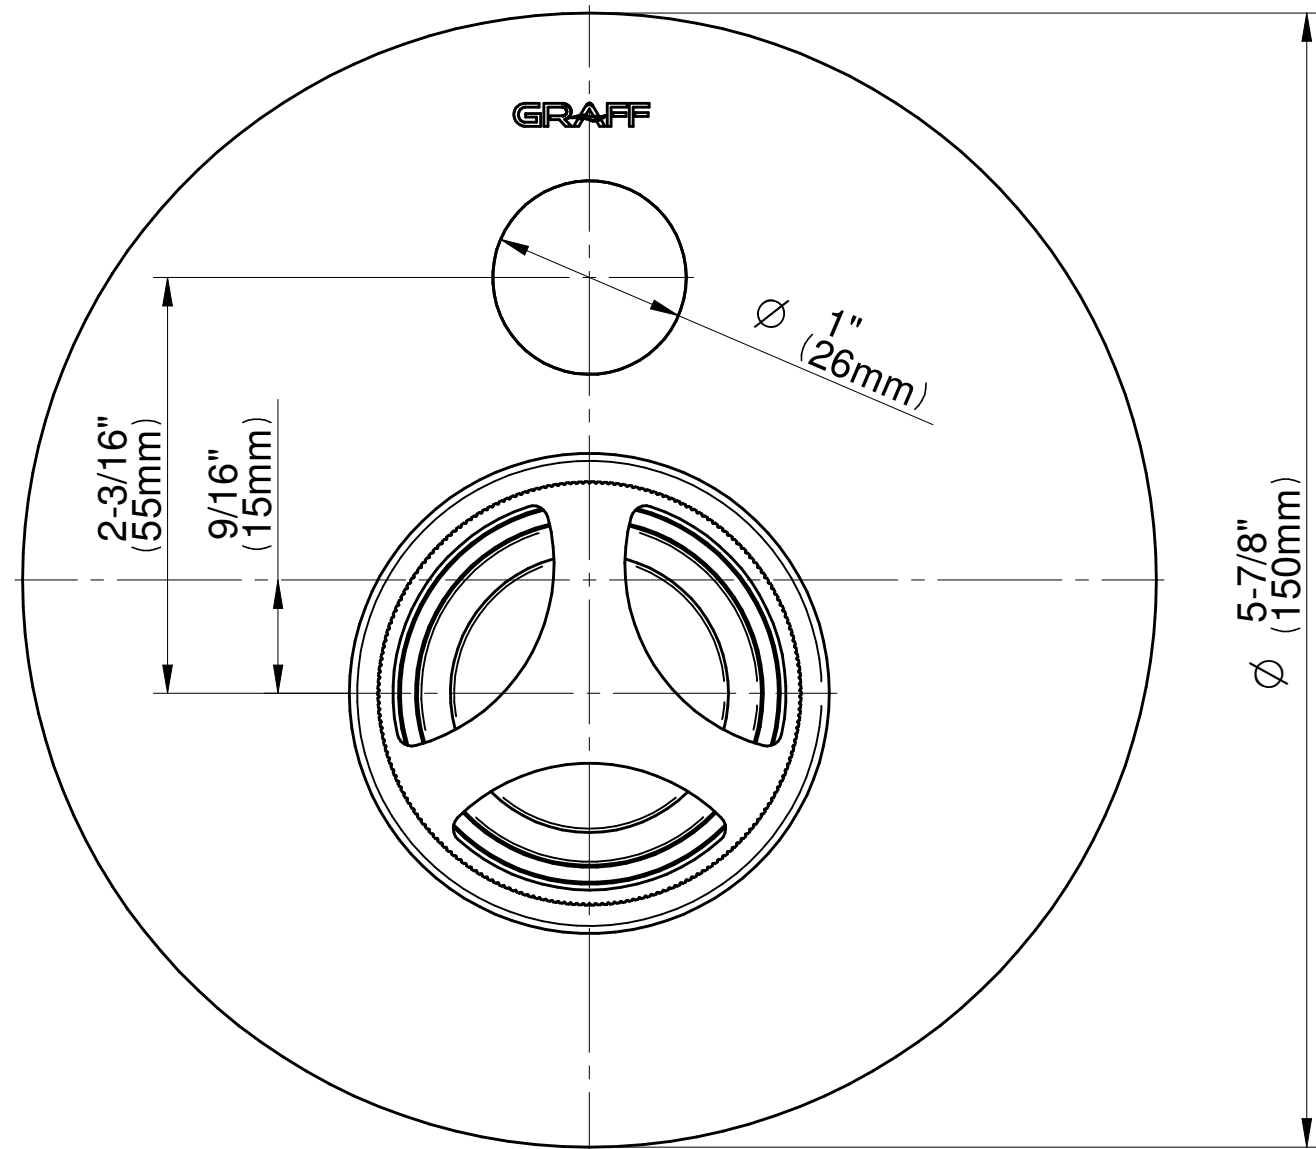

G-7080-C19B-T

HARLEY Series