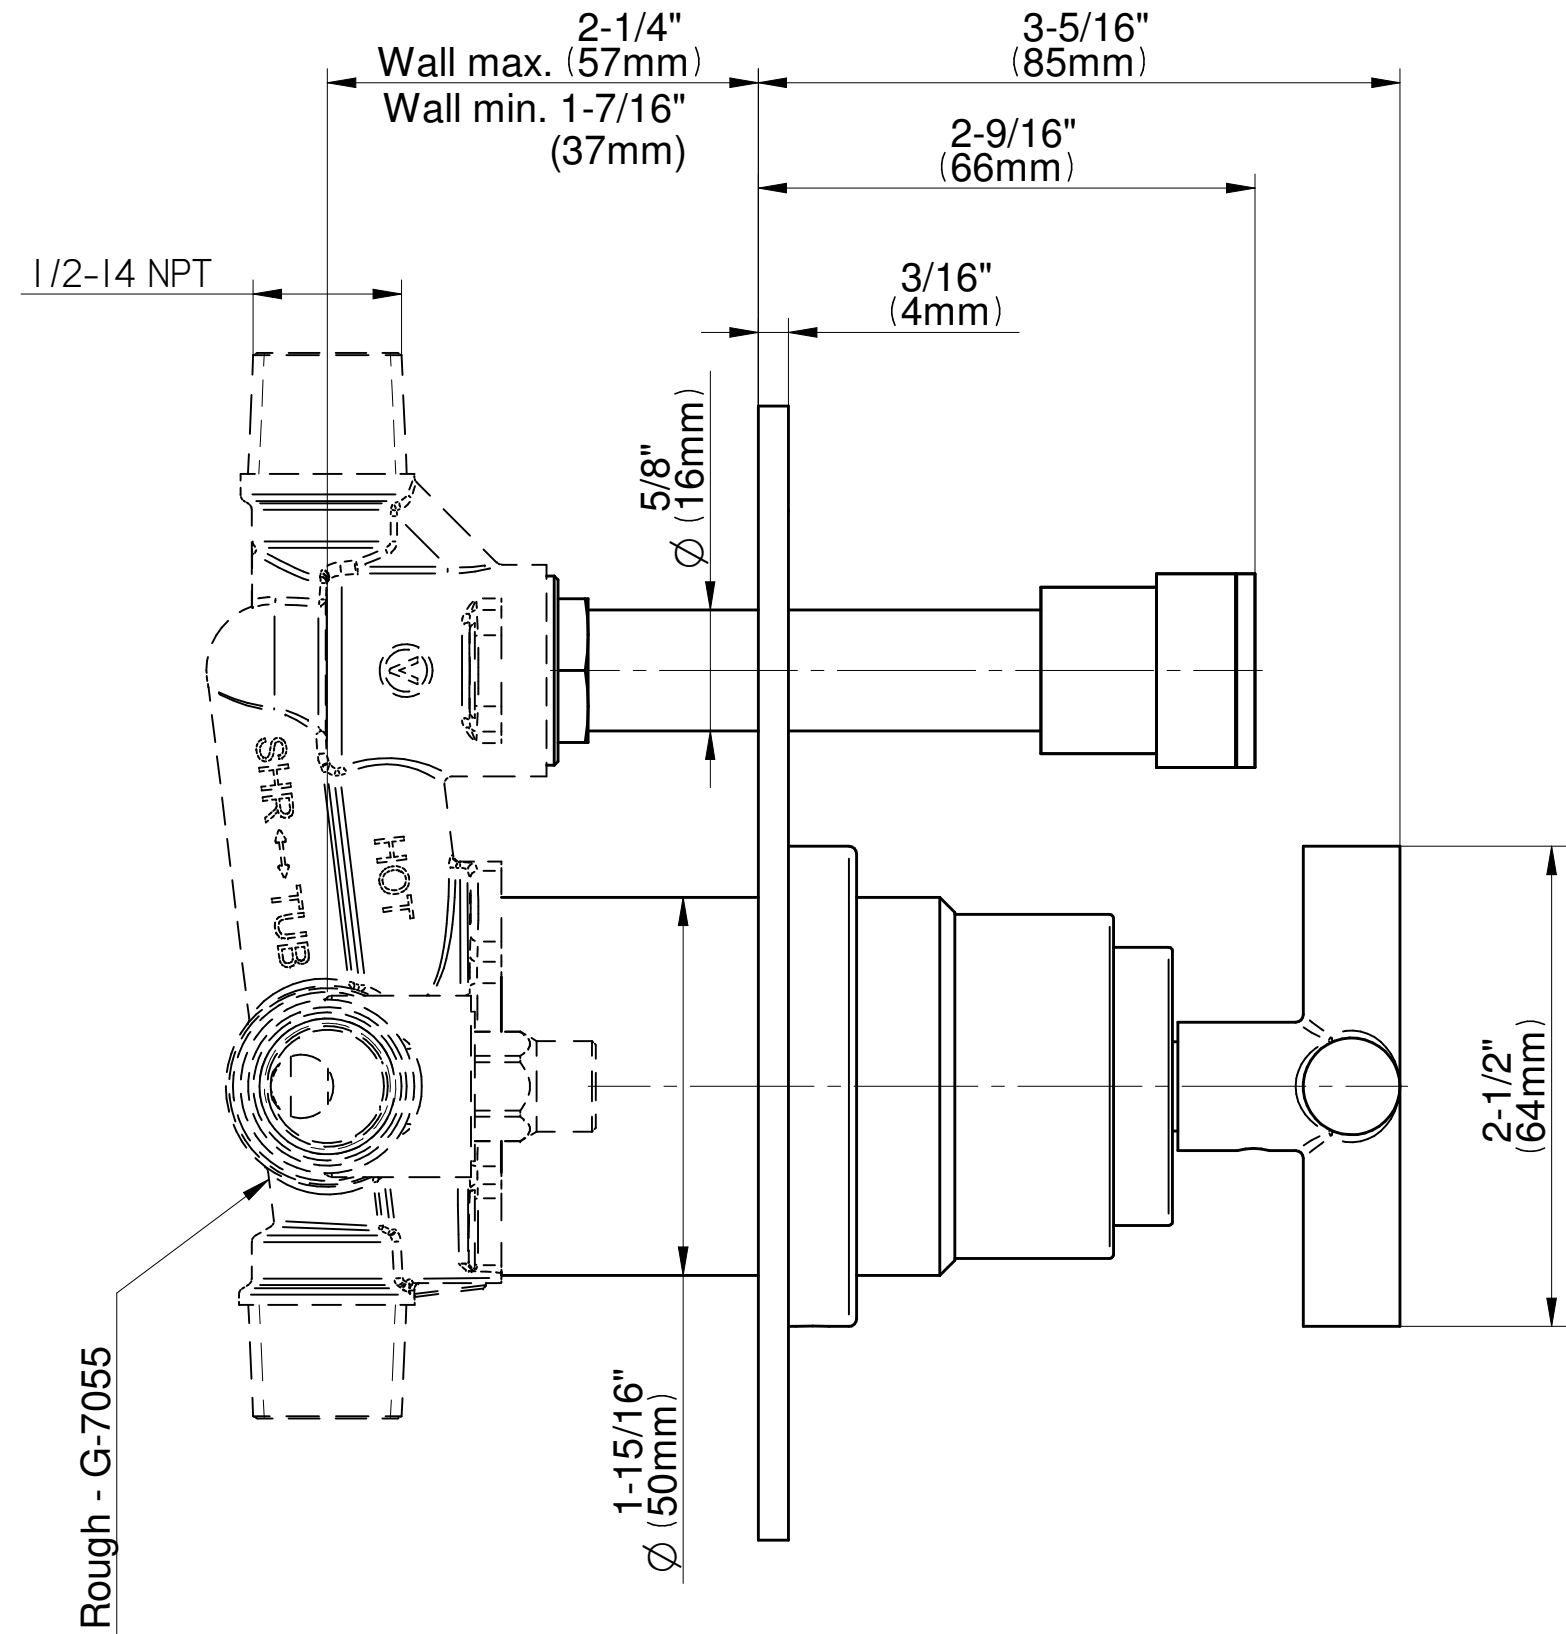

G-7080-C17B

TERRA Series