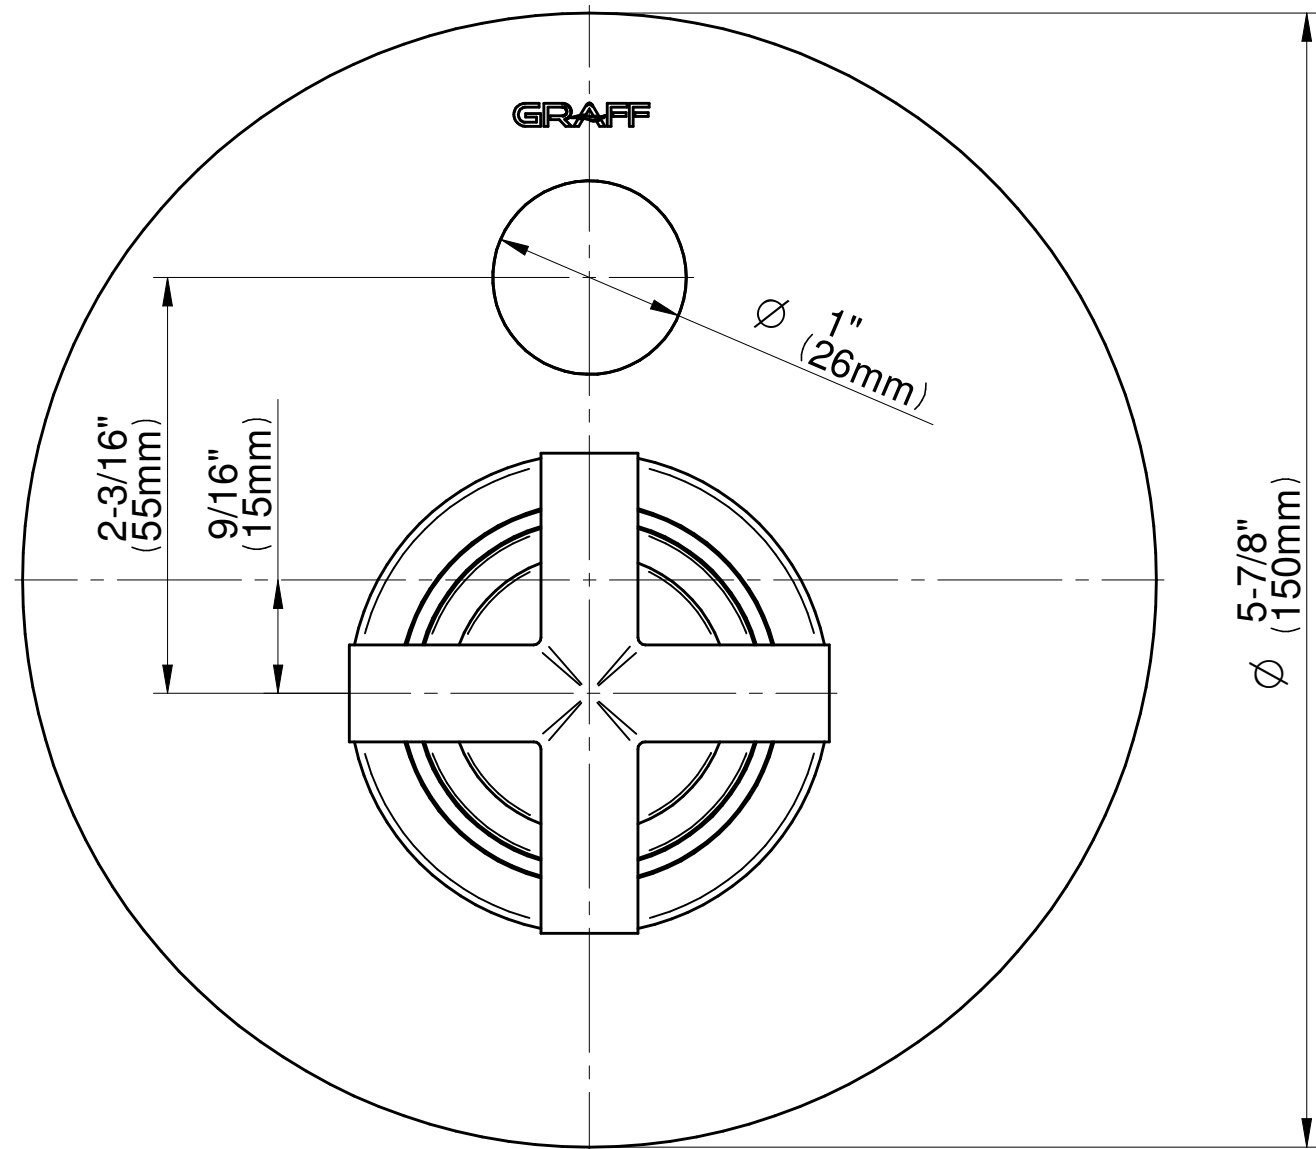

G-7080-C17B

TERRA Series