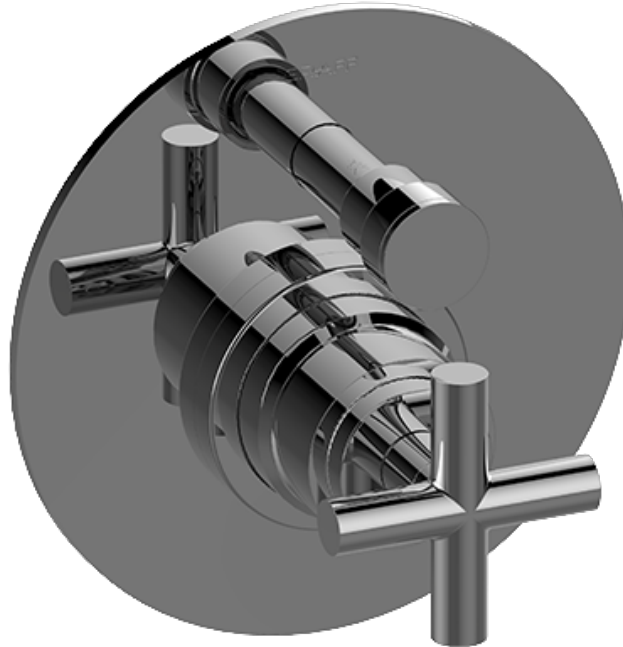

BATHROOM  
Pressure Balancing Shower  
System - Shower with  
Handshower  
**G-7279-C17B**

---

**GRAFF®**

## Information

- 1/2" pressure balancing valve with diverter and trim
- 8" showerhead with 12" wall-mounted shower arm
- Showerhead features no-clog, easy-clean spray nozzles
- Multi-function handshower set with wall bracket and 59" hose
- Optional extension kit
- Flow rates: showerhead  $\leq 1.8$  max gpm, handshower  $\leq 1.5$  max gpm
- ADA
- CALGreen

### Information

- Single metal handle
- Decorative trim plate
- Includes push-button diverter
- Use with G-7055 Pressure Balancing Rough Valve
- Available Spring 2019 - call for earlier availability
- ADA