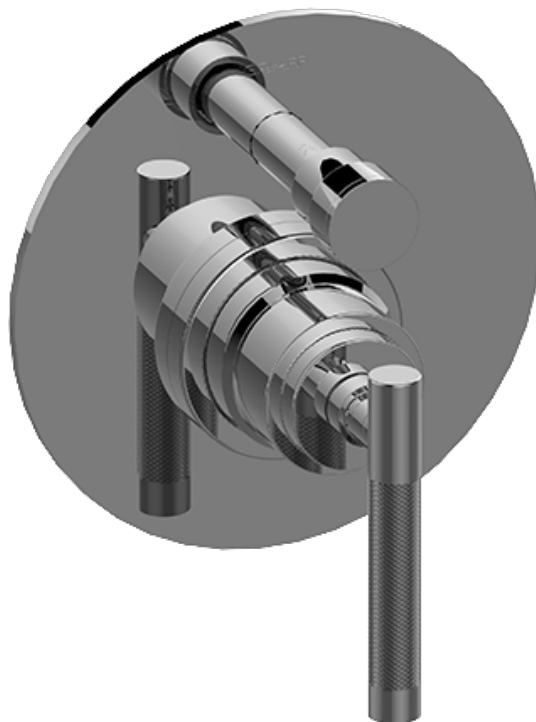

## G-7055

1/2" Rough Valve w/Diverter

### Product Features

- Anti-scald protection
- 1/2" universal inlets/outlets with male threads
- Built-in service stops
- Push-button diverter
- For use with tub & shower configuration
- Supplied with protective plastic guard

### Information

- Single metal handle
- Decorative trim plate
- Includes push-button diverter
- Use with G-7055 Pressure Balancing Rough Valve
- ADA