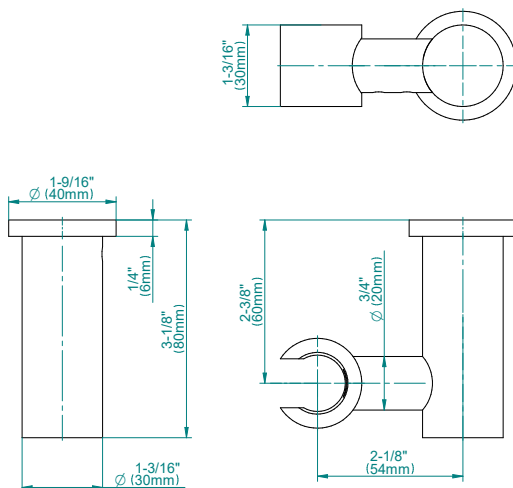

Product Features

- Solid brass construction
- Swivel holder

Warranty

- Limited lifetime warranty

For complete warranty information go to www.graff-designs.com/en-nam/warranty

Available Finishes

- Polished Chrome
  G-8642-PC
- Polished Nickel
  G-8642-PN
- Brushed Nickel
  G-8642-BNi
- Unfinished Brushed Brass*
  G-8642-UBB*
- Unfinished Brass*
  G-8642-UB*
- Matte Black*
  G-8642-MBK*
- Architectural Black*
  G-8642-BK*
- Architectural White*
  G-8642-WT*
- Steelnox (Satin Nickel)*
  G-8642-SN*
- Olive Brass*
  G-8642-OB*
- Gunmetal*
  G-8642-GM*
- Vintage Brushed Brass*
  G-8642-VBB*
- OR'osa PVD*
  G-8642-RG*
- Brushed OR'osa PVD*
  G-8642-BRG*
- Onyx PVD*
  G-8642-OX*
- Brushed Onyx PVD*
  G-8642-BOX*
- Polished Brass PVD*
  G-8642-PB*
- Brushed Brass PVD*
  G-8642-BB*
- 24K Brushed Gold*
  G-8642-BAU*
- 24K Gold*
  G-8642-AU*
- Gunmetal Distressed*
  G-8642-GMD*

* Special order finish- call for availability