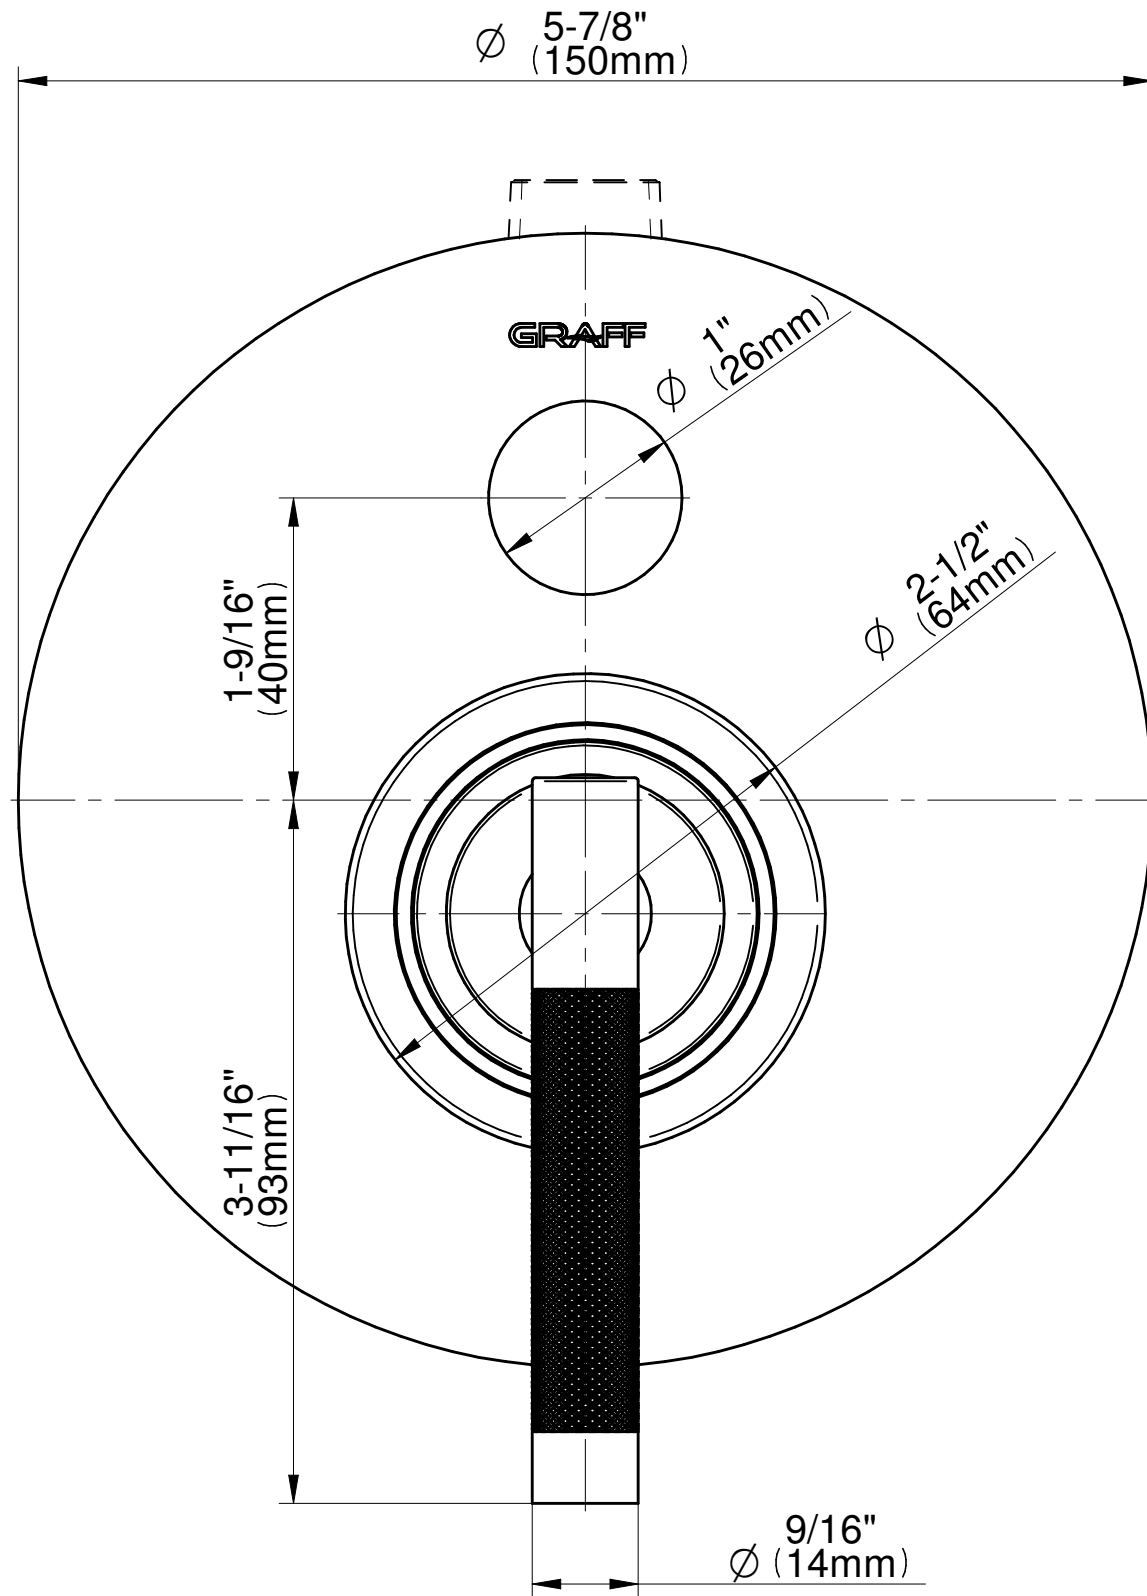

G-7080-LM57B-T

HARLEY Series