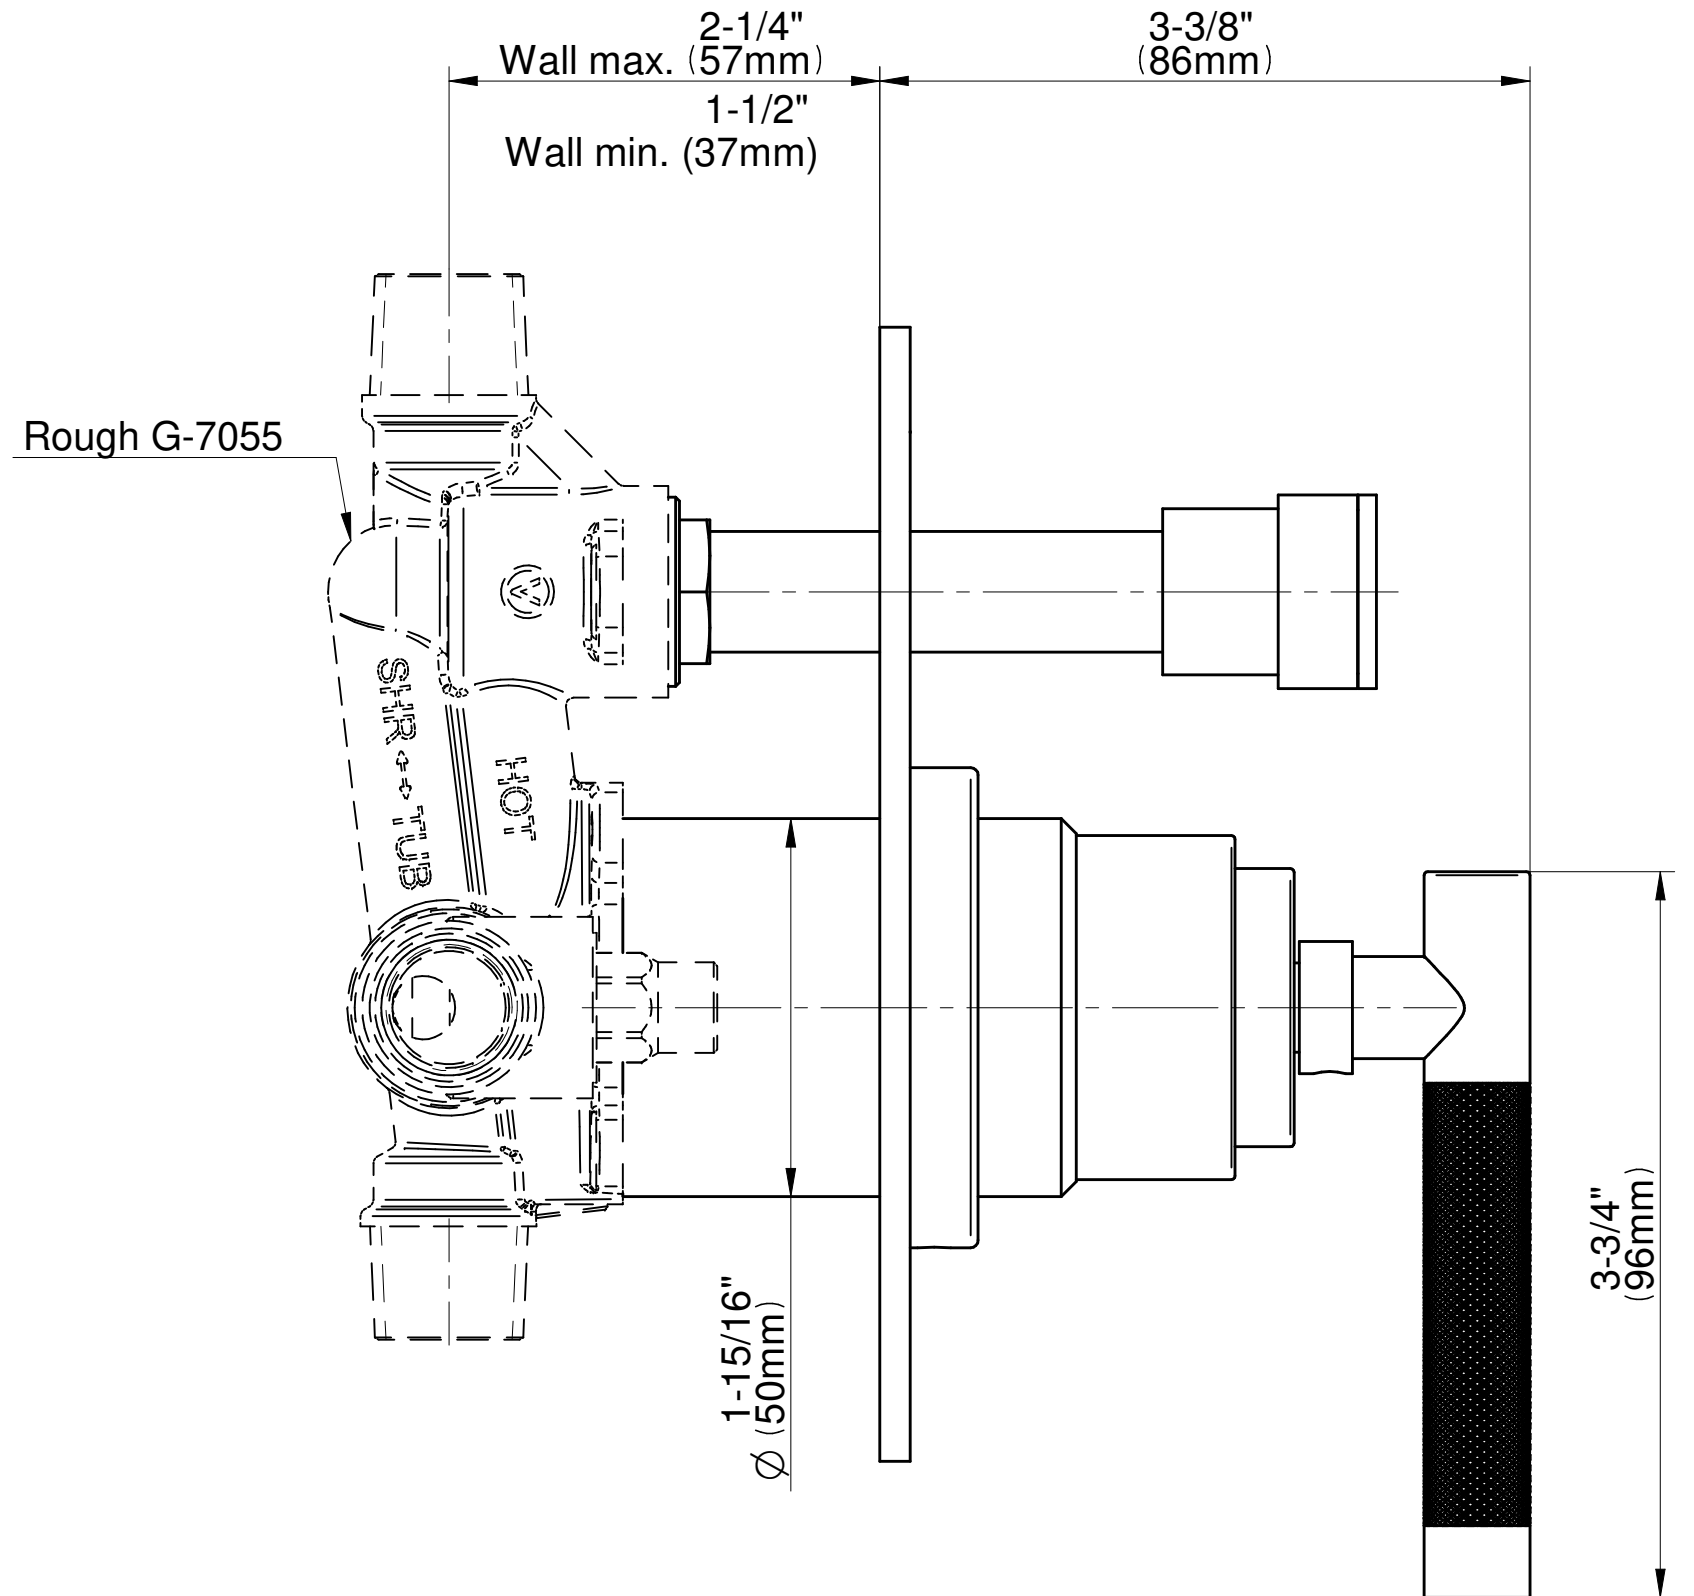

G-7080-LM57B-T

HARLEY Series