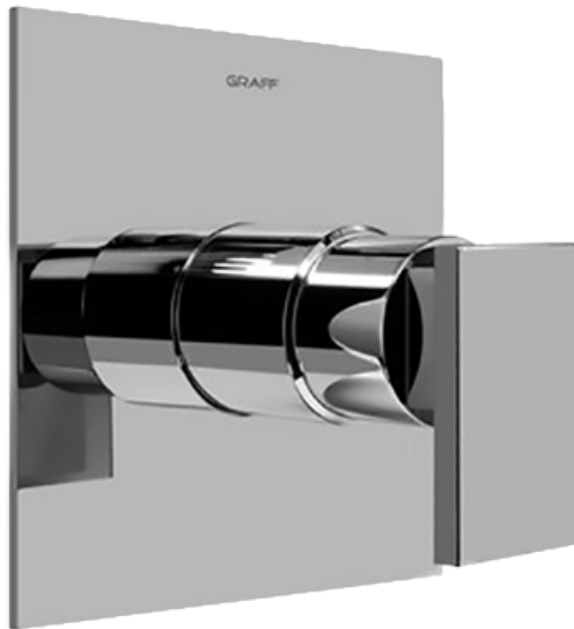

SHOWER
Solar/Structure SOLID Trim Plate
w/Handle
G-7040-LM31S-T

GRAFF®

Information

- Single metal lever handle
- Decorative trim plate
- Use with G-7005 pressure balancing rough valve for shower-only configurations
- To complete package, you must order rough valve
- ADA