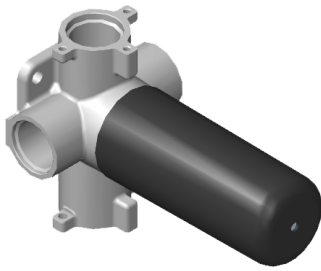

Polished
Nickel

Architectural
White

G-8037-LM45E

PHASE Series

SHOWER
Three-Way Diverter Control Valve
WITH Off Function (No Pass-
Through)
G-8053

GRAFF®

Information

- ~11.4 gpm @ 60 psi
- 3/4" universal inlets/outlets with female threads
- Operates one function at a time
- Stacking inlet feature
- Supplied with protective plastic cover
- CALGreen compliant depending on functions

Polished
Nickel

Architectural
White

G-8053

M-Series

3-Way Diverter Control Valve WITH Off Function (No Pass-Through)

Product Features

- 3/4" universal inlets/outlets with female threads
- Stacking inlet feature
- Supplied with protective plastic cover
- CalGreen compliant dependent on functions

www.graff-faucets.com | phone: 800-954-4723

SHOWER
Phase 3-Way Diverter Valve Trim
with Handle
G-8069-LM45E1-T

GRAFF®

Information

- Single metal handle
- Decorative trim plate
- Use with G-8053 3-way diverter control valve WITH off function (no pass-through)
- To complete package, you must order rough valve
- ADA