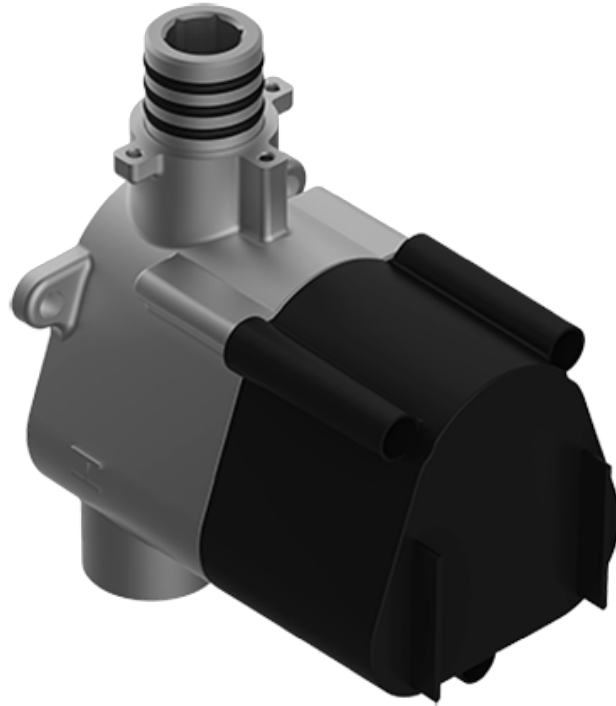

SHOWER
M-Series Thermostatic Shower
System - Tub and Shower with
Handshower
GL3.612ST-LM45E0

GRAFF®

Information

- 3/4" thermostatic valve and trim
- 3/4" stop/volume control valve and 3-way diverter valve and trims
- 8" showerhead with 12" wall-mounted shower arm
- Showerhead features no-clog, easy-clean spray nozzles
- Handshower set with wall-mounted slide bar and 59" hose (PVD finishes use 59" flex hose)
- 6" contemporary tub spout
- Optional extension kit
- Flow rates: showerhead ≤ 1.8 max gpm, handshower ≤ 1.5 max gpm
- ADA
- CALGreen

Polished
Nickel

Architectural
White

SHOWER
Thermostatic Rough Valve
G-8006

GRAFF®

Information

- 12.9 gpm @ 60 psi
- 3/4" universal inlets
- Built-in service stops
- Stacking outlet feature
- Complete serviceability from front of all units
- Supplied with protective plastic cover
- CalGreen compliant dependent on functions

Finishes

G-8006

M-Series

3/4" Concealed Thermostatic Rough Valve

Product Features

- 12.9 gpm @ 60 psi
- 3/4" universal inlets
- Built-in service stops
- Stacking outlet feature
- Complete serviceability from front of all units
- Supplied with protective plastic cover
- CalGreen compliant dependent on functions

www.graff-faucets.com | phone: 800-954-4723

SHOWER
Phase M-Series Thermostatic
Valve Trim with Handle
G-8037-LM45E-T

GRAFF[®]

Information

- Single metal handle
- Decorative trim plate
- Use with G-8006 thermostatic rough valve
- To complete package, you must order rough valve
- ADA