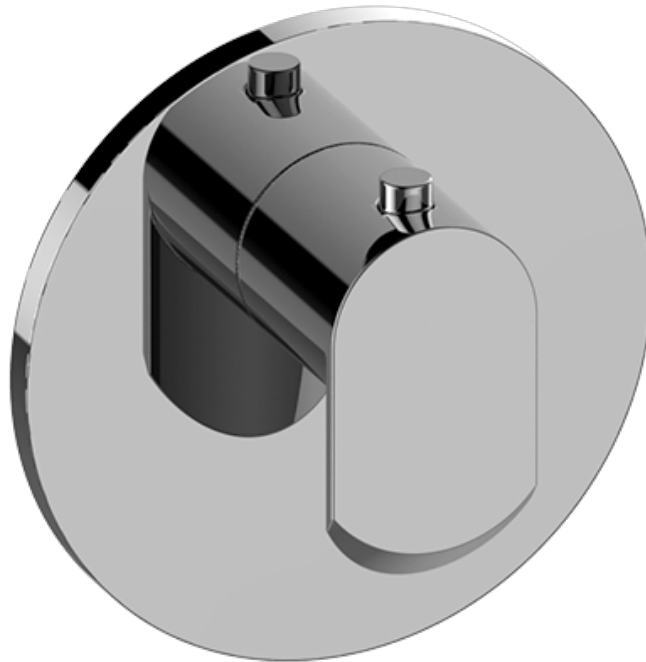

SHOWER
M-Series Thermostatic Shower
System - Tub and Shower with
Handshower
GL3.612ST-LM45E0

GRAFF®

Information

- 3/4" thermostatic valve and trim
- 3/4" stop/volume control valve and 3-way diverter valve and trims
- 8" showerhead with 12" wall-mounted shower arm
- Showerhead features no-clog, easy-clean spray nozzles
- Handshower set with wall-mounted slide bar and 59" hose (PVD finishes use 59" flex hose)
- 6" contemporary tub spout
- Optional extension kit
- Flow rates: showerhead ≤ 1.8 max gpm, handshower ≤ 1.5 max gpm
- ADA
- CALGreen

Finishes

G-8006

M-Series

3/4" Concealed Thermostatic Rough Valve

Product Features

- 12.9 gpm @ 60 psi
- 3/4" universal inlets
- Built-in service stops
- Stacking outlet feature
- Complete serviceability from front of all units
- Supplied with protective plastic cover
- CalGreen compliant dependent on functions

www.graff-faucets.com | phone: 800-954-4723

SHOWER
Phase M-Series Thermostatic
Valve Trim with Handle
G-8037-LM45E-T

GRAFF[®]

Information

- Single metal handle
- Decorative trim plate
- Use with G-8006 thermostatic rough valve
- To complete package, you must order rough valve
- ADA