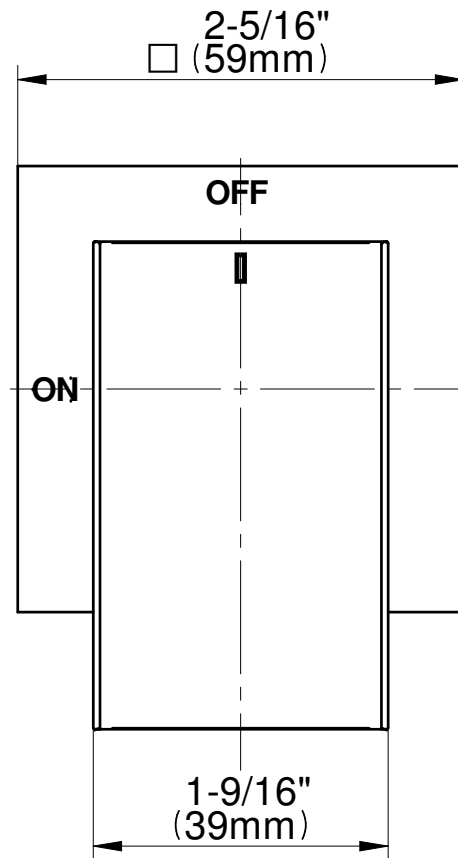

G-8098-LM36E1-T

Targa Series