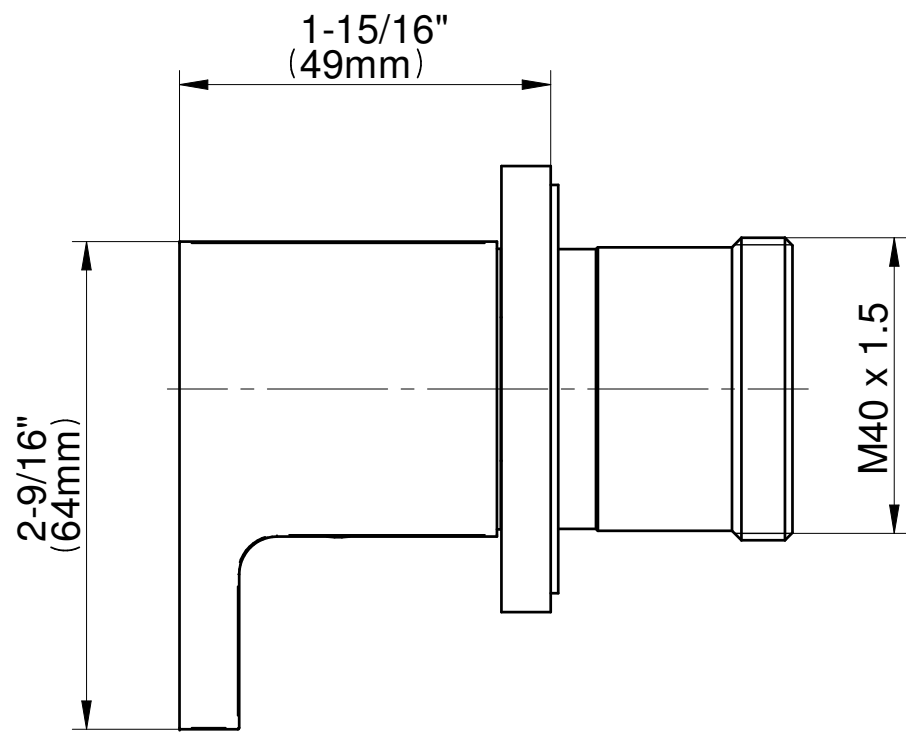

G-8098-LM36E1-T

Targa Series