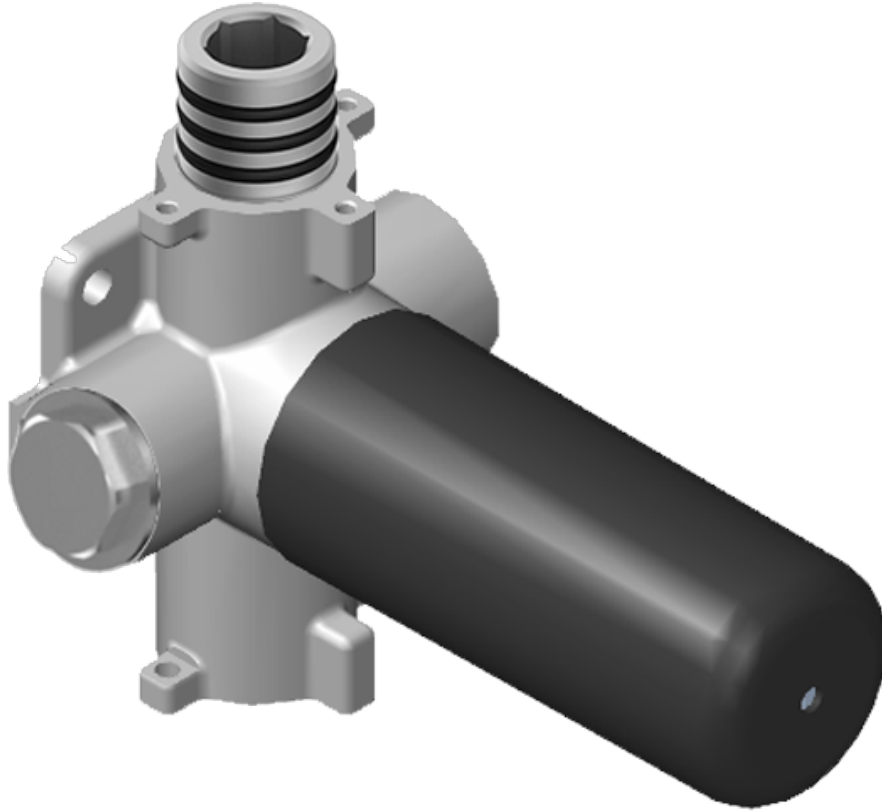

BATHROOM
Stop/Volume Control Valve with
Pass Through
G-8076

GRAFF®

Information

- 12.3 gpm @ 60 psi
- 3/4" universal inlets/outlets with female threads
- Stacking inlet and pass-through port feature
- Supplied with protective plastic cover
- CalGreen compliant dependent on functions

Finishes