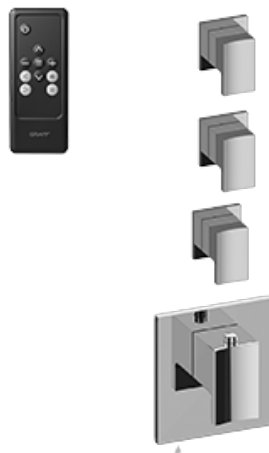

## Information

- 3/4" thermostatic valve and trim
- 3/4" stop/volume control valve and trim (3 pieces)
- Rainfall, rain curtain and cascade water functions
- Showerhead features no-clog, easy-clean spray nozzles
- Wall-mounted, battery-powered controller and holder; controls LED chromotherapy lighting
- Optional extension kit
- Showerhead flow rate  $\leq 1.8$  gpm
- ADA