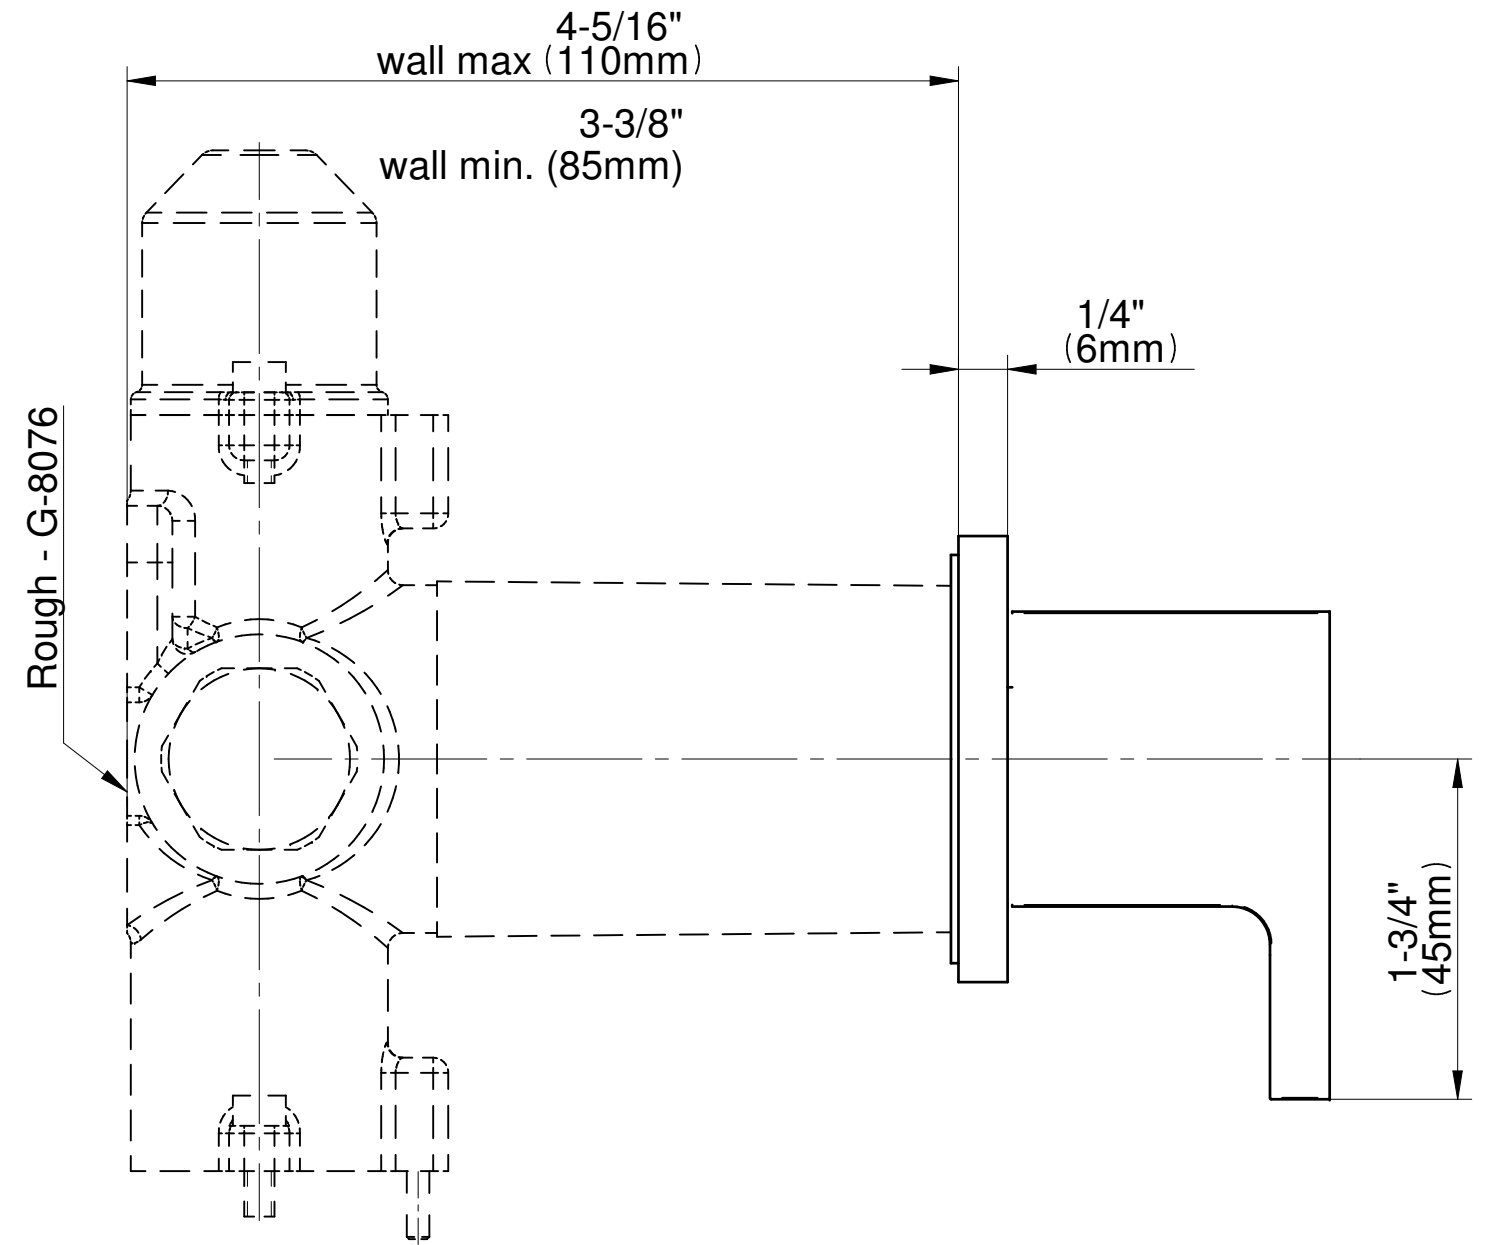

G-8098-LM36E1-T

Targa Series