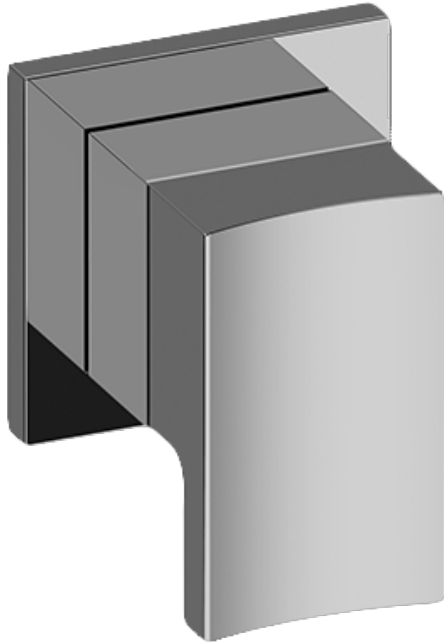

BATHROOM
M-Series Stop/Volume Control
Valve Trim with Handle
G-8098-LM36E1-T

GRAFF®

Information

- Single metal handle
- Decorative trim plate
- Use with G-8076 Stop/Volume Control Rough Valve with Pass-Through or G-8077 Stop/Volume Control Rough Valve
- ADA

Finishes