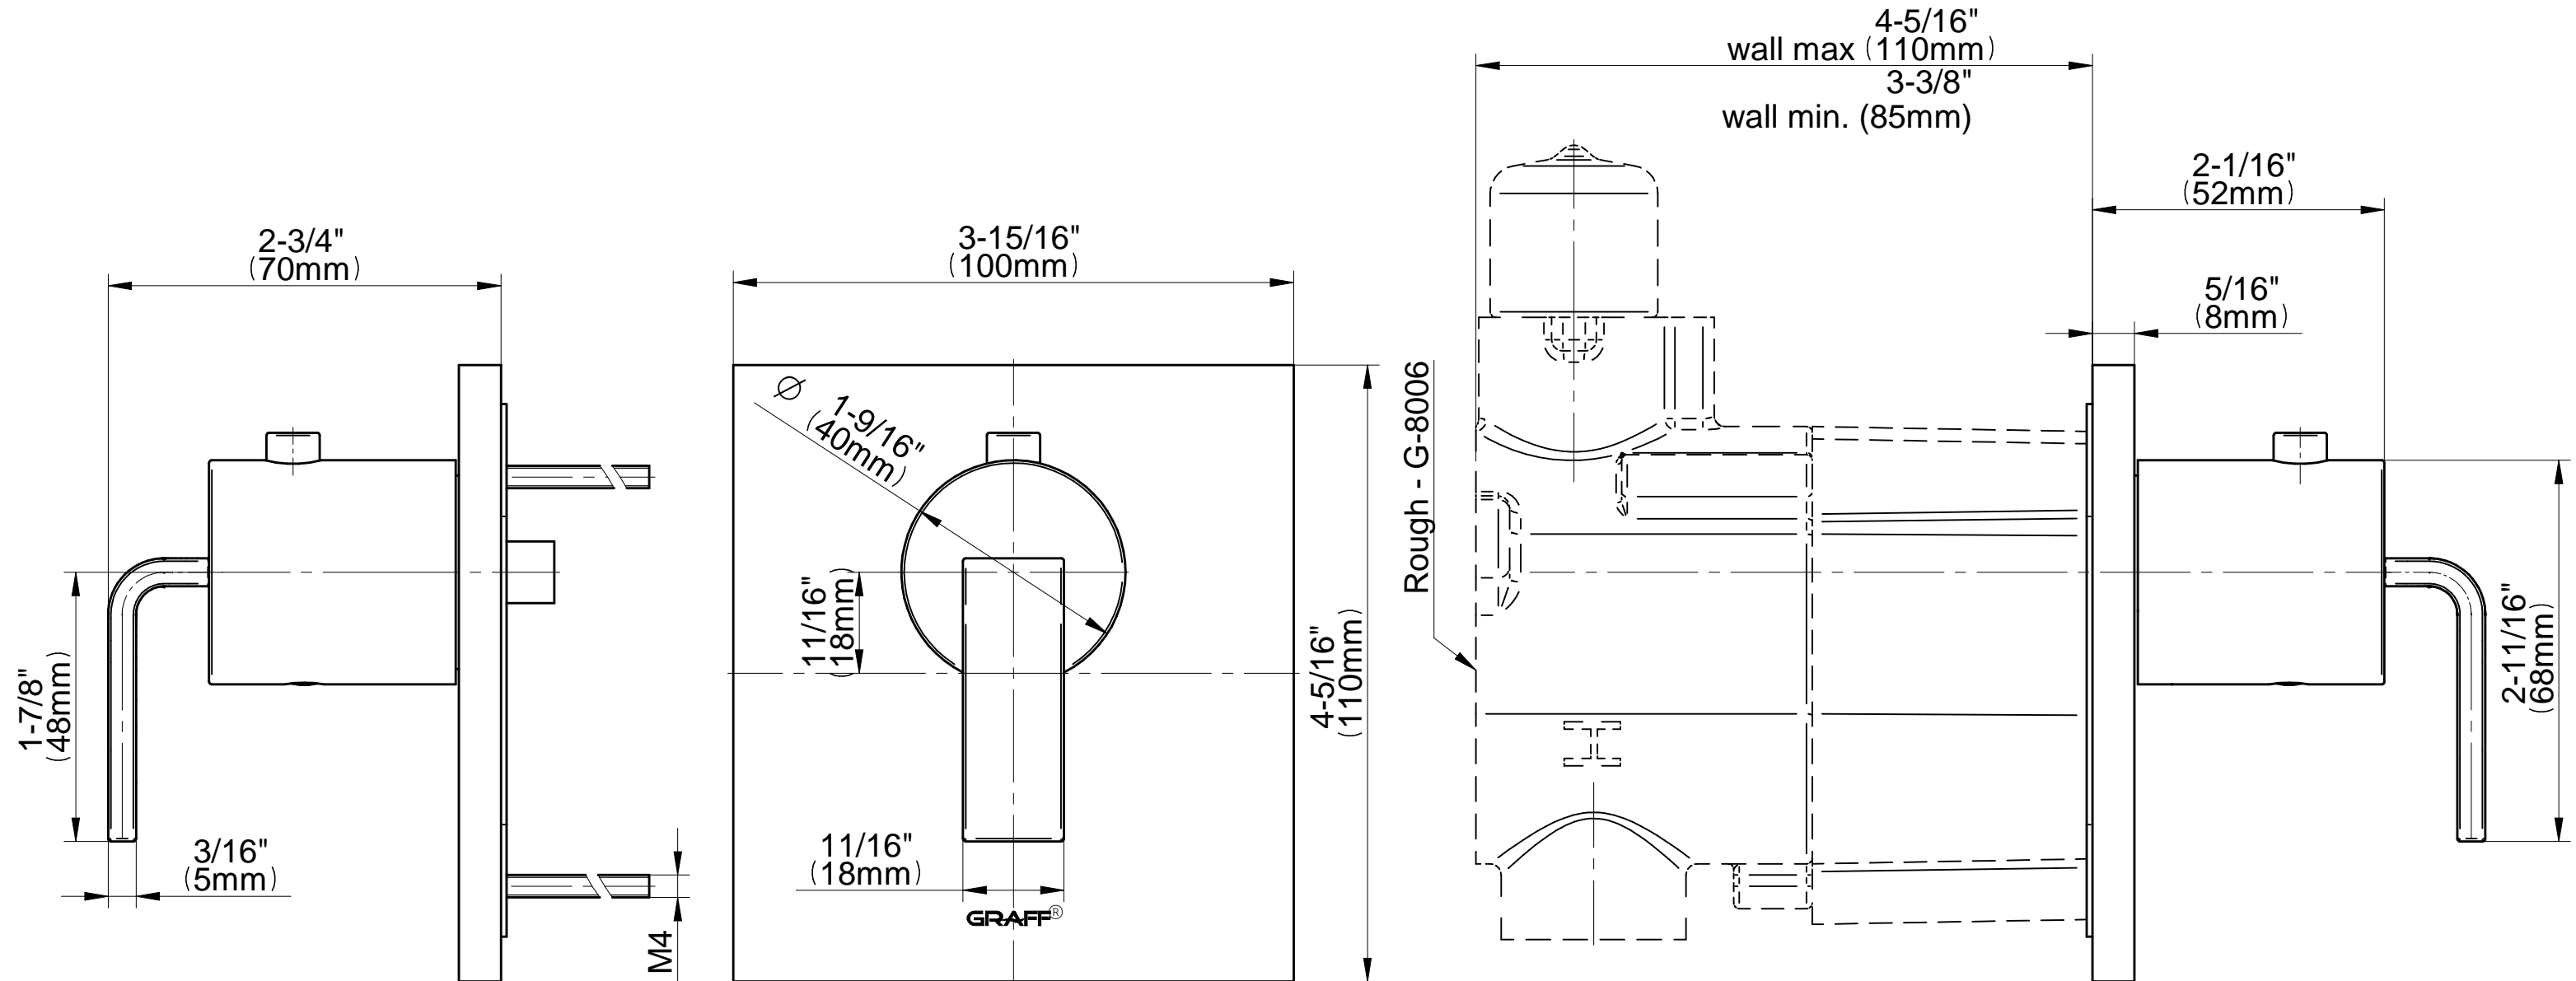

SHOWER
M-Series Full Thermostatic
Shower System
GM3.112SH-LM40E0

GRAFF®

Information

- 3/4" thermostatic valve and trim
- 3/4" stop/volume control valve and 2-way diverter valve and trims
- 8" showerhead with 12" wall-mounted shower arm
- Showerhead features no-clog, easy-clean spray nozzles
- Flush-mounted swivel body sprays (3 pieces)
- Handshower set with wall-mounted slide bar and 59" hose (PVD finishes use 59" flex hose)
- Optional extension kit
- Flow rates: showerhead \leq 1.8 max gpm, handshower \leq 1.5 max gpm, body sprays \leq 1.5 max gpm each
- ADA

Architectural
White

G-8043-LM40E-T

IMMERSION Series

SHOWER
Two-Way Diverter Volume Control
Valve WITH Off Function and Pass-
Through
G-8052

GRAFF®

Information

- 11.7 gpm @ 60 psi
- 3/4" universal inlets/outlets with female threads
- Operates one function at a time
- Stacking inlet and pass-through port feature
- Supplied with protective plastic cover
- CALGreen compliant depending on functions