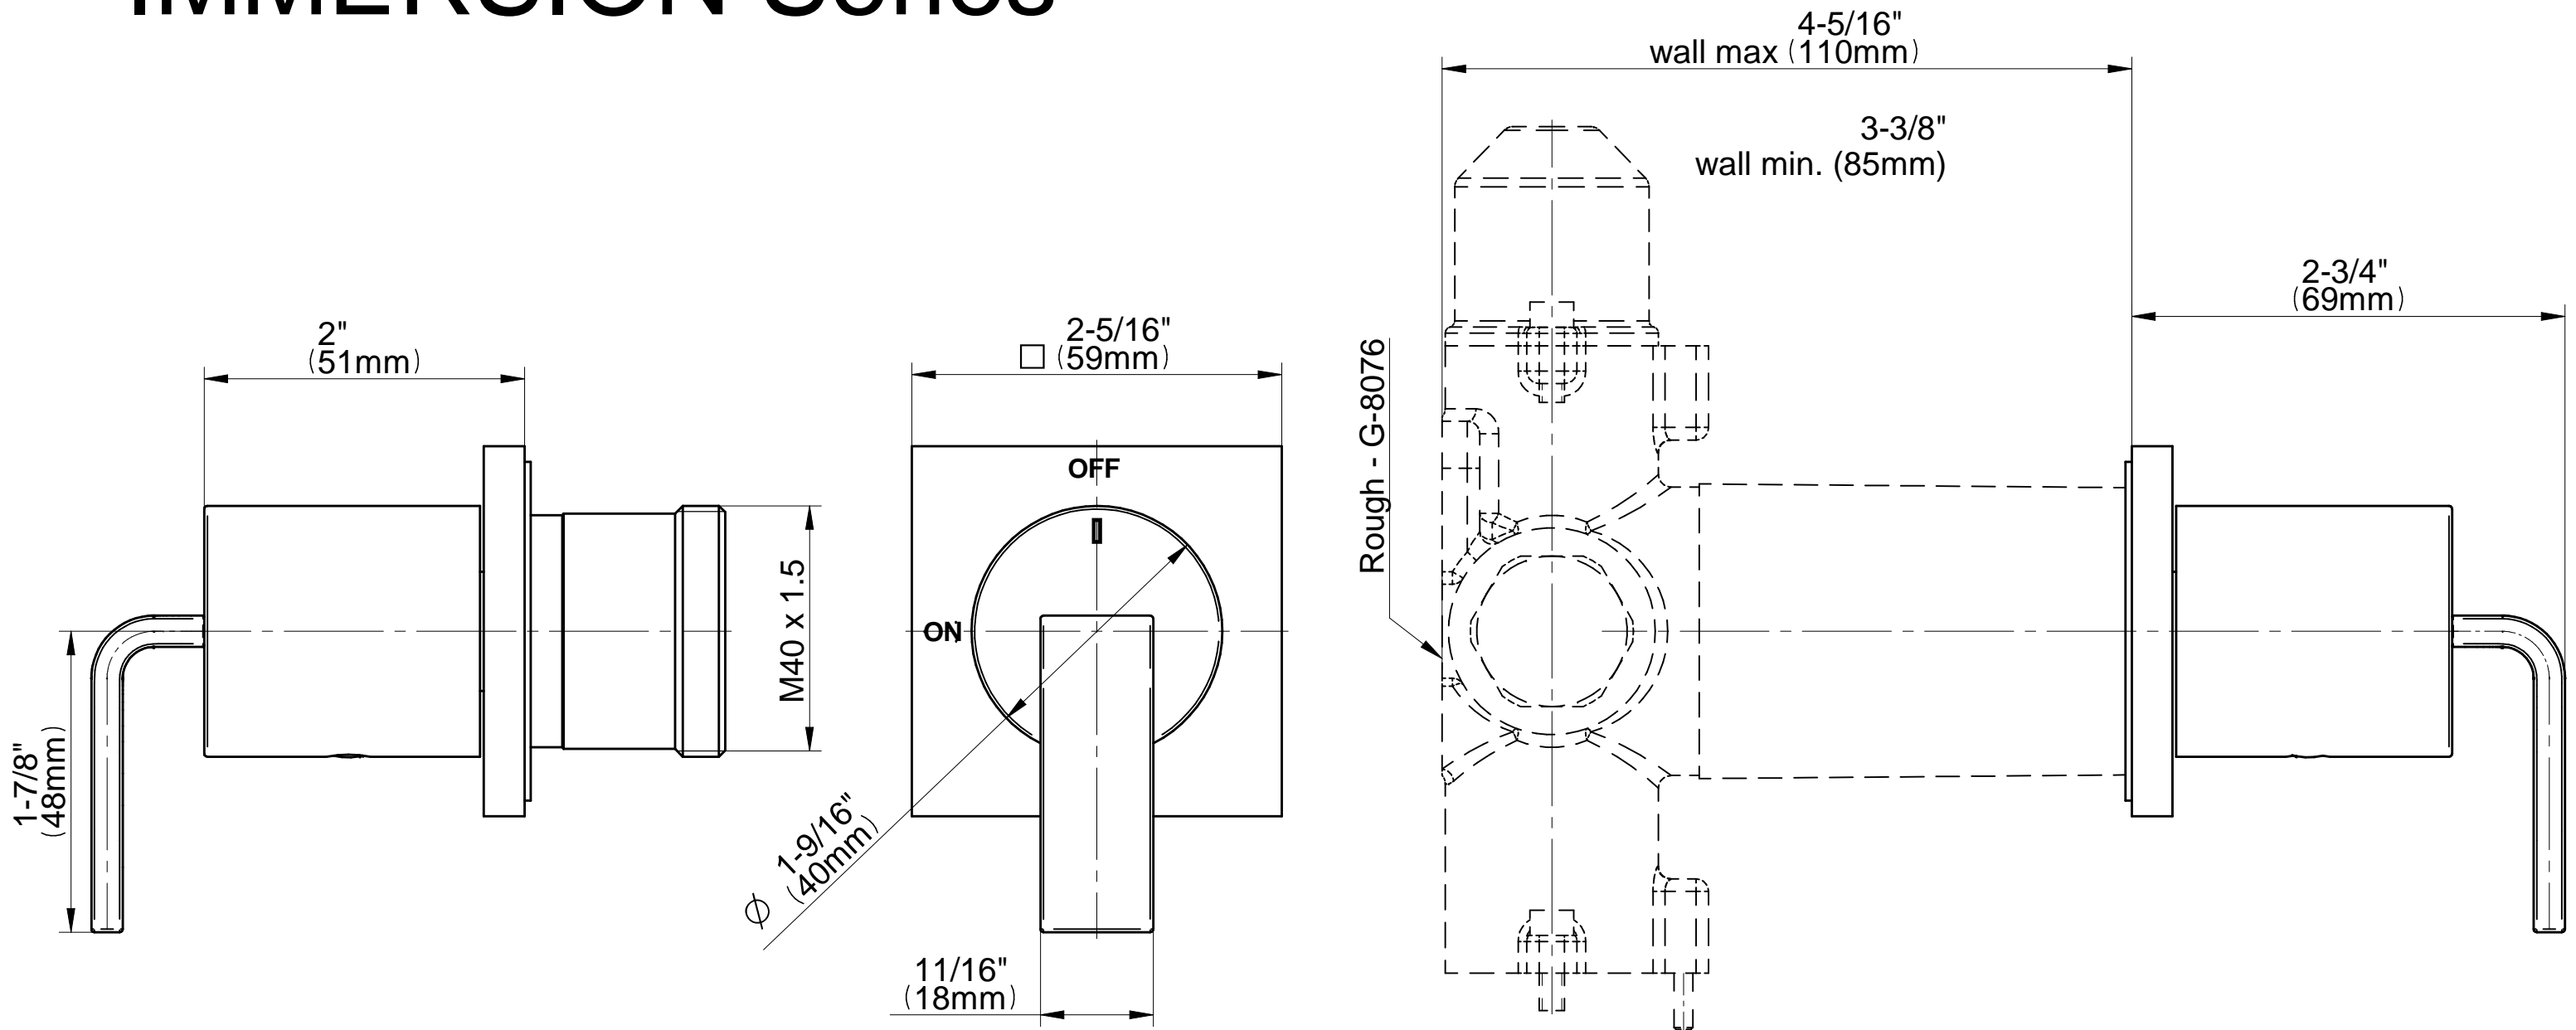

G-8098-LM40E1-T

IMMERSION Series