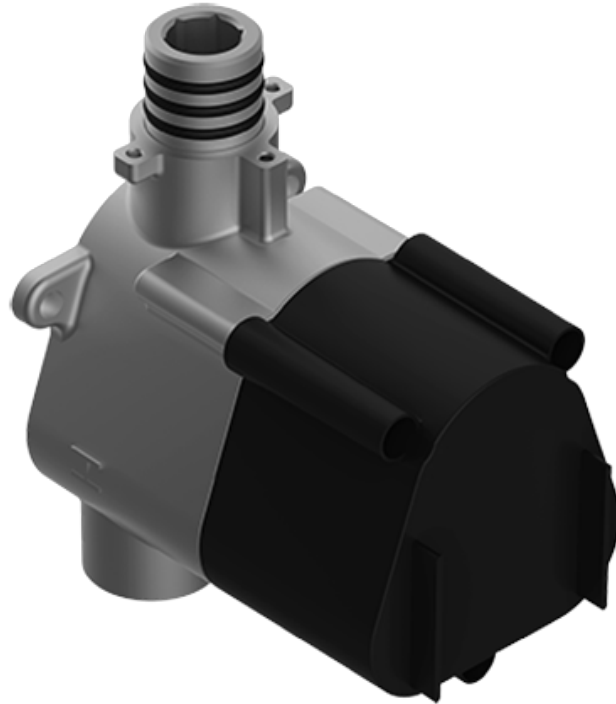

SHOWER
M-Series Full Thermostatic
Shower System
GM3.112SH-LM40E0

GRAFF®

Information

- 3/4" thermostatic valve and trim
- 3/4" stop/volume control valve and 2-way diverter valve and trims
- 8" showerhead with 12" wall-mounted shower arm
- Showerhead features no-clog, easy-clean spray nozzles
- Flush-mounted swivel body sprays (3 pieces)
- Handshower set with wall-mounted slide bar and 59" hose (PVD finishes use 59" flex hose)
- Optional extension kit
- Flow rates: showerhead \leq 1.8 max gpm, handshower \leq 1.5 max gpm, body sprays \leq 1.5 max gpm each
- ADA

SHOWER
Thermostatic Rough Valve
G-8006

GRAFF®

Information

- 12.9 gpm @ 60 psi
- 3/4" universal inlets
- Built-in service stops
- Stacking outlet feature
- Complete serviceability from front of all units
- Supplied with protective plastic cover
- CalGreen compliant dependent on functions

Architectural
White

G-8006

M-Series

3/4" Concealed Thermostatic Rough Valve

Product Features

- 12.9 gpm @ 60 psi
- 3/4" universal inlets
- Built-in service stops
- Stacking outlet feature
- Complete serviceability from front of all units
- Supplied with protective plastic cover
- CalGreen compliant dependent on functions