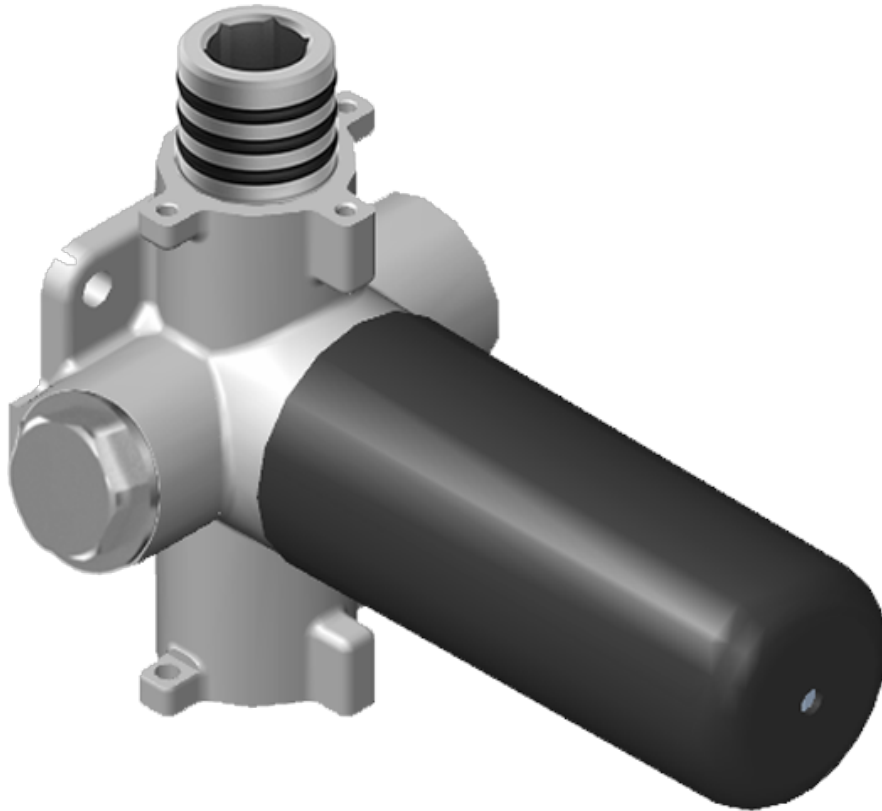

SHOWER
M-Series Full Thermostatic
Shower System
GM3.112SH-LM40E0

GRAFF®

Information

- 3/4" thermostatic valve and trim
- 3/4" stop/volume control valve and 2-way diverter valve and trims
- 8" showerhead with 12" wall-mounted shower arm
- Showerhead features no-clog, easy-clean spray nozzles
- Flush-mounted swivel body sprays (3 pieces)
- Handshower set with wall-mounted slide bar and 59" hose (PVD finishes use 59" flex hose)
- Optional extension kit
- Flow rates: showerhead \leq 1.8 max gpm, handshower \leq 1.5 max gpm, body sprays \leq 1.5 max gpm each
- ADA

Architectural
White

G-8071-LM40E1-T

IMMERSION Series

SHOWER
Stop/Volume Control Valve with
Pass Through
G-8076

GRAFF®

Information

- 12.3 gpm @ 60 psi
- 3/4" universal inlets/outlets with female threads
- Stacking inlet and pass-through port feature
- Supplied with protective plastic cover
- CalGreen compliant dependent on functions