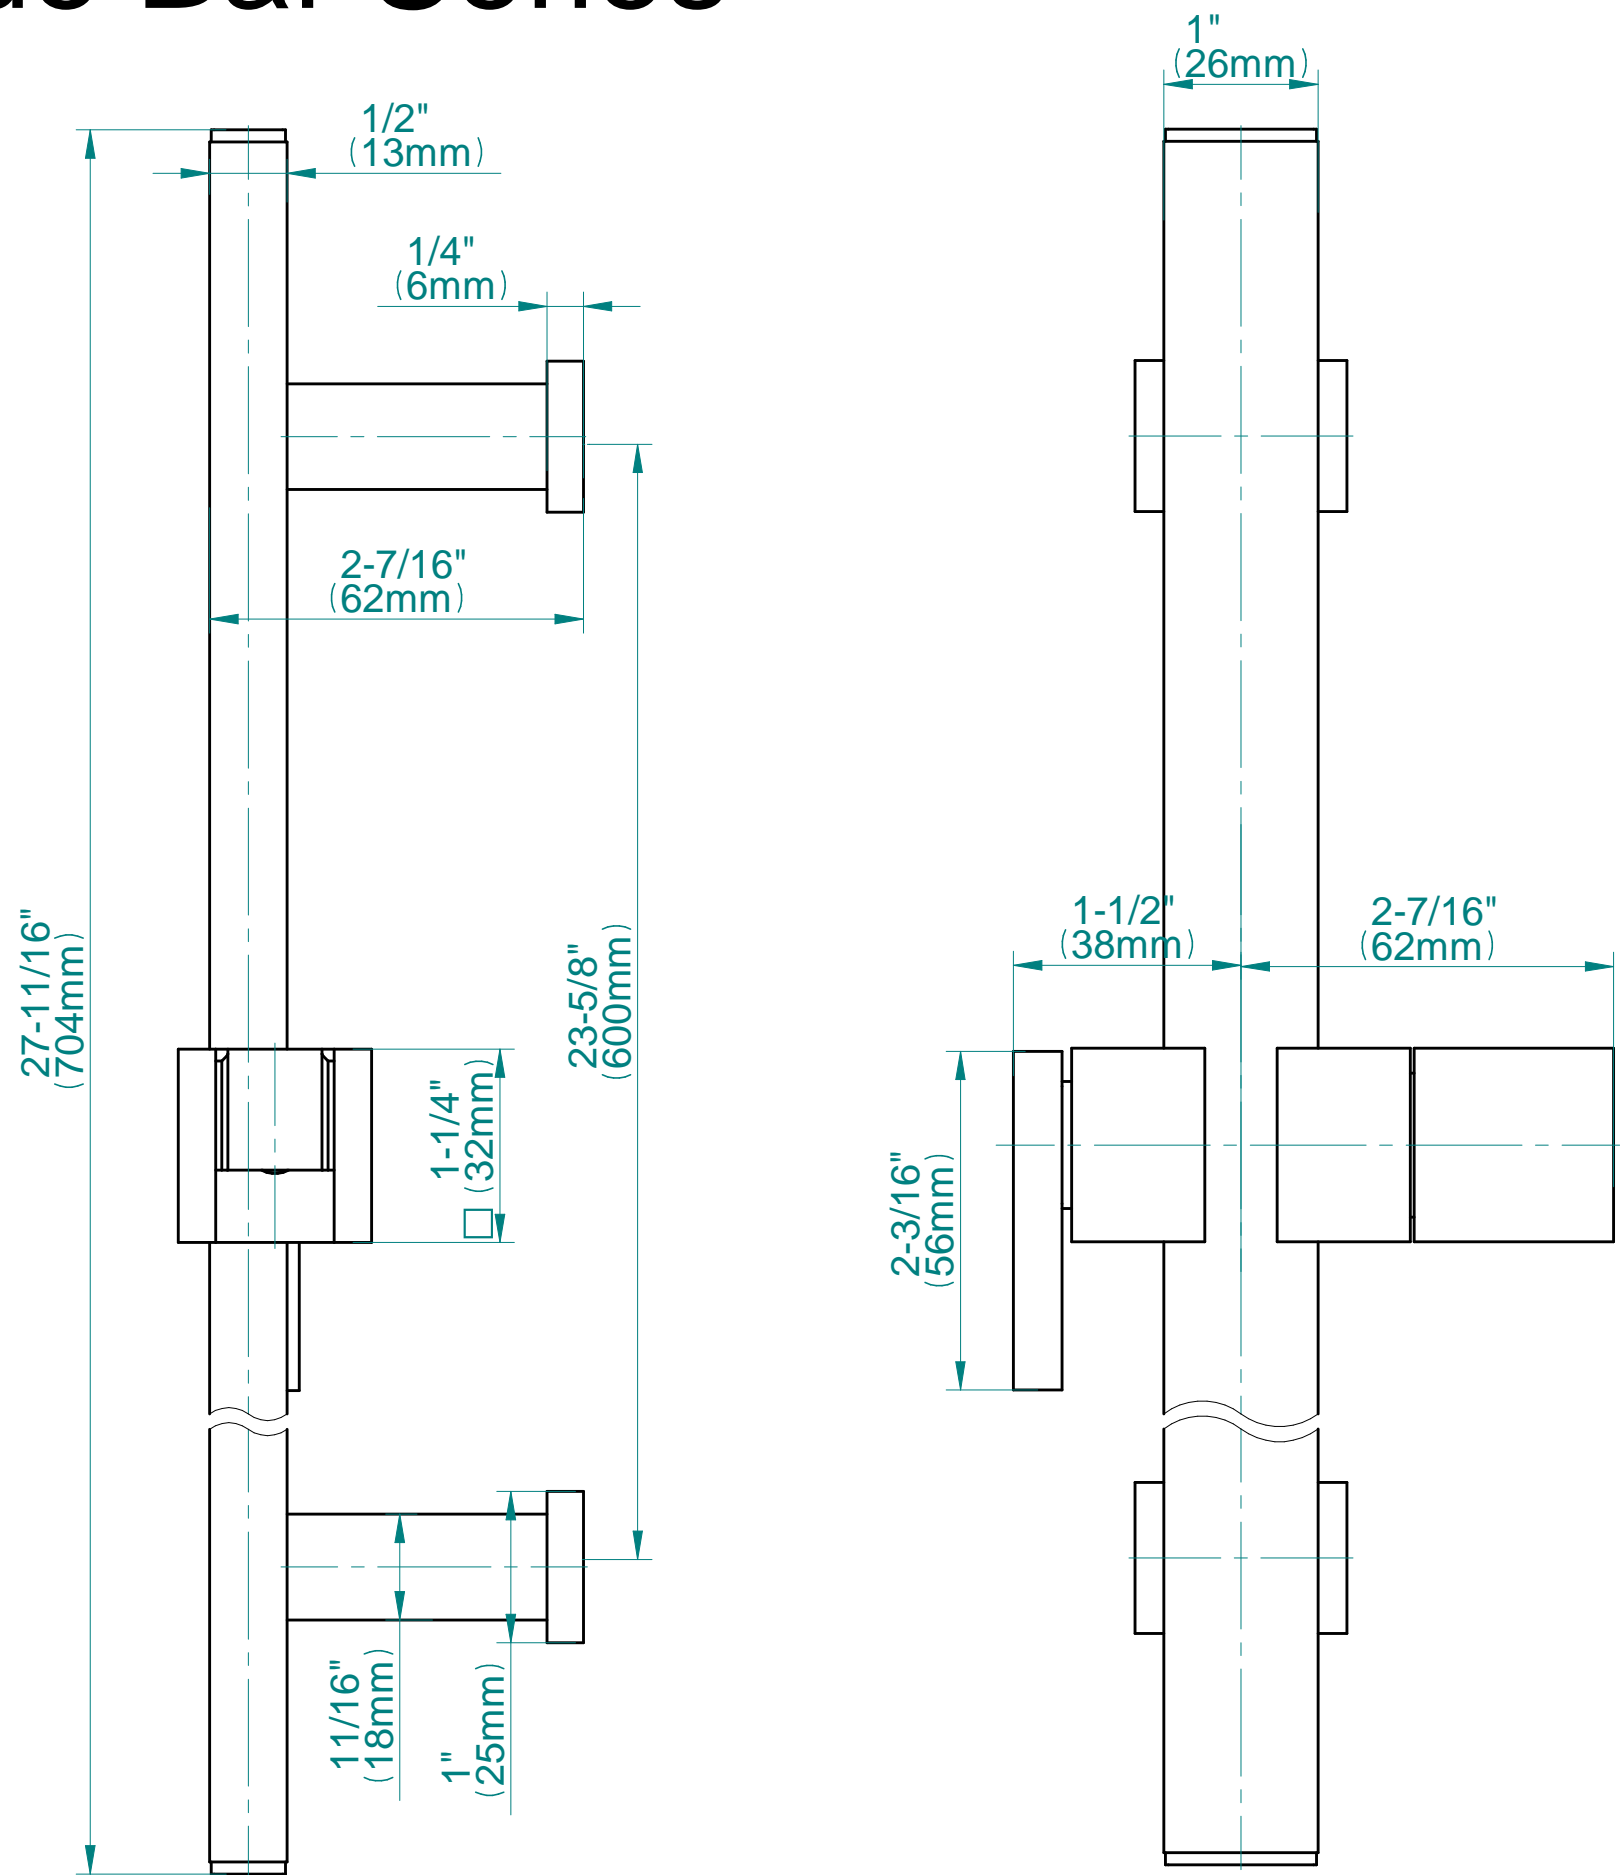

* Special order finish- call for availability

SHOWER
Contemporary Square Wall-
Mounted Slide Bar
G-8631

GRAFF[®]

Information

- 27 11/16" tall wall-mounted slide bar
- Adjustable bracket fits all hoses with conical nut

Architectural
White

G-8631

Slide Bar Series

valid since 2014

SHOWER
Contemporary Square Wall Supply
Elbow
G-8633

GRAFF®

Information

- 1/2" NPT female thread inlet