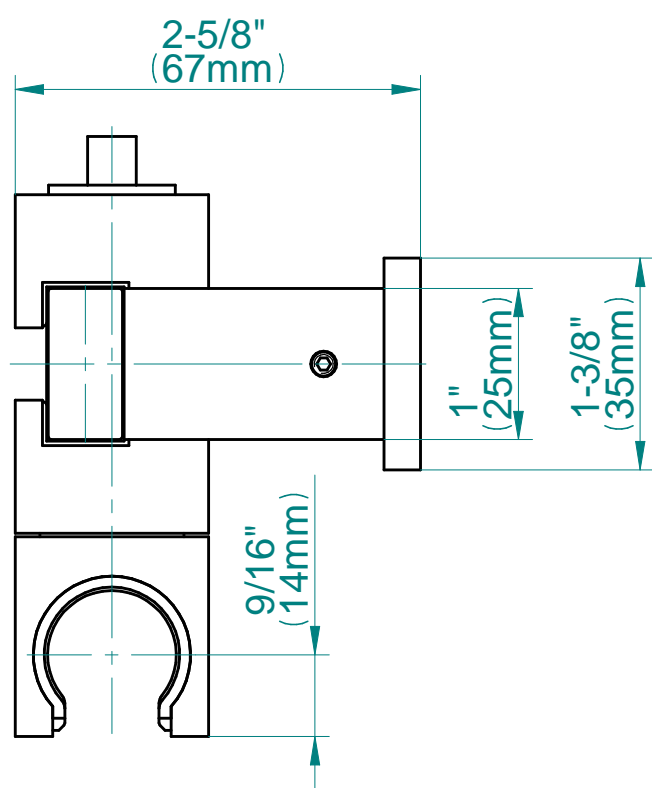

Architectural
White

G-8631

Slide Bar Series

valid since 2014

SHOWER
Contemporary Square Wall Supply
Elbow
G-8633

GRAFF®

Information

- 1/2" NPT female thread inlet