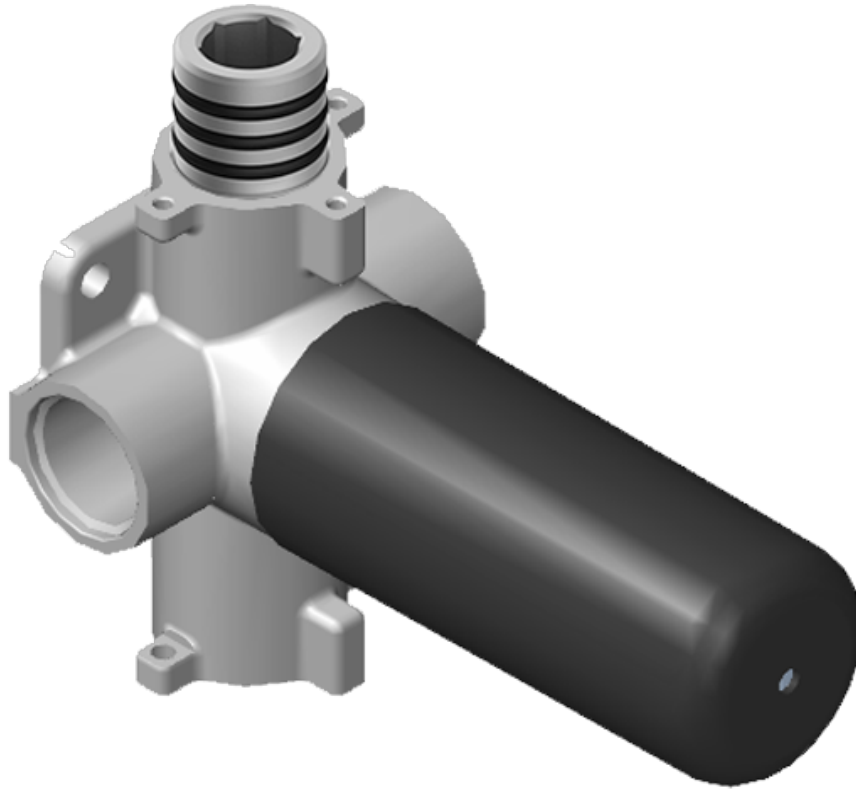

SHOWER
M-Series Full Thermostatic
Shower System
GM3.112SH-LM40E0

GRAFF®

Information

- 3/4" thermostatic valve and trim
- 3/4" stop/volume control valve and 2-way diverter valve and trims
- 8" showerhead with 12" wall-mounted shower arm
- Showerhead features no-clog, easy-clean spray nozzles
- Flush-mounted swivel body sprays (3 pieces)
- Handshower set with wall-mounted slide bar and 59" hose (PVD finishes use 59" flex hose)
- Optional extension kit
- Flow rates: showerhead \leq 1.8 max gpm, handshower \leq 1.5 max gpm, body sprays \leq 1.5 max gpm each
- ADA

www.graff-faucets.com | phone: 800-954-4723

SHOWER
Immersion M-Series Thermostatic
Valve Trim with Handle
G-8043-LM40E-T

GRAFF®

Information

- Single metal handle and decorative trim plate
- Use with G-8006 thermostatic rough valve
- ADA

Architectural
White

G-8043-LM40E-T

IMMERSION Series

SHOWER
Two-Way Diverter Volume Control
Valve WITH Off Function and Pass-
Through
G-8052

GRAFF®

Information

- 11.7 gpm @ 60 psi
- 3/4" universal inlets/outlets with female threads
- Operates one function at a time
- Stacking inlet and pass-through port feature
- Supplied with protective plastic cover
- CALGreen compliant depending on functions

Architectural
White

G-8052 M-Series
2-Way Diverter Volume Control Valve
WITH Off Function and Pass-Through

Product Features

- 12.1 gpm @ 60 psi
- 3/4" universal inlets/outlets with female threads
- Stacking inlet and pass-through port feature
- Supplied with protective plastic cover
- CalGreen compliant dependent on functions