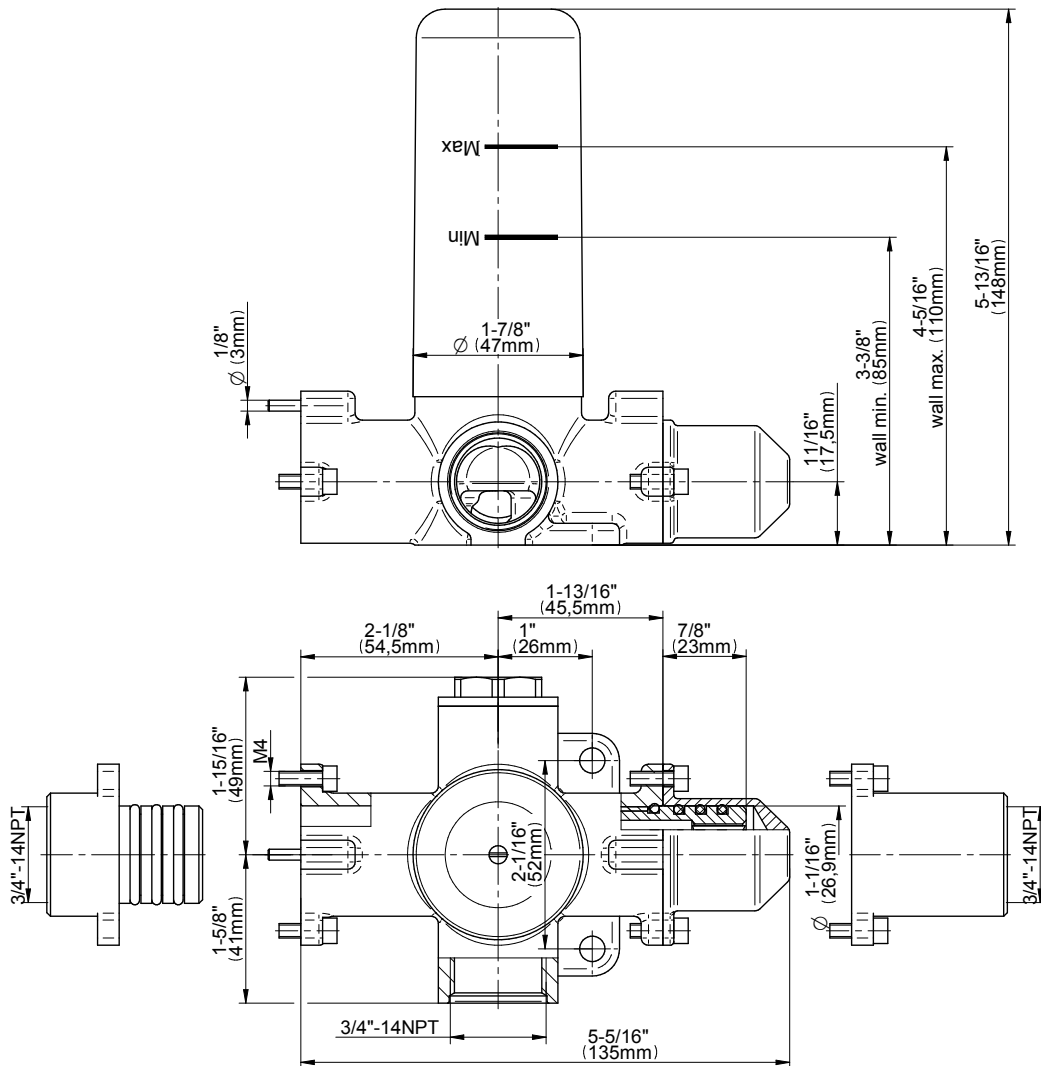

The measurements shown are for reference only. Products and specifications shown are subject to change without notice. Revised 3/2016.

www.graff-faucets.com | phone: 800-954-4723