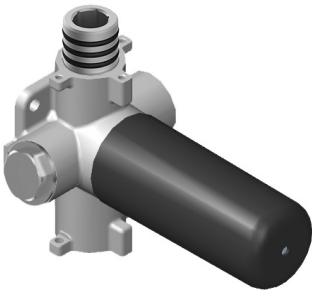

Architectural
White

G-8071-LM40E1-T

IMMERSION Series

SHOWER
Stop/Volume Control Valve with
Pass Through
G-8076

GRAFF®

Information

- 12.3 gpm @ 60 psi
- 3/4" universal inlets/outlets with female threads
- Stacking inlet and pass-through port feature
- Supplied with protective plastic cover
- CalGreen compliant dependent on functions

Architectural
White

G-8076

M-Series

Stop/Volume Control Rough Valve with Pass-Through

Product Features

- 13.2 gpm @ 60 psi
- 3/4" universal inlets/outlets with female threads
- Stacking inlet and pass-through port feature
- Supplied with protective plastic cover
- CalGreen compliant dependent on functions