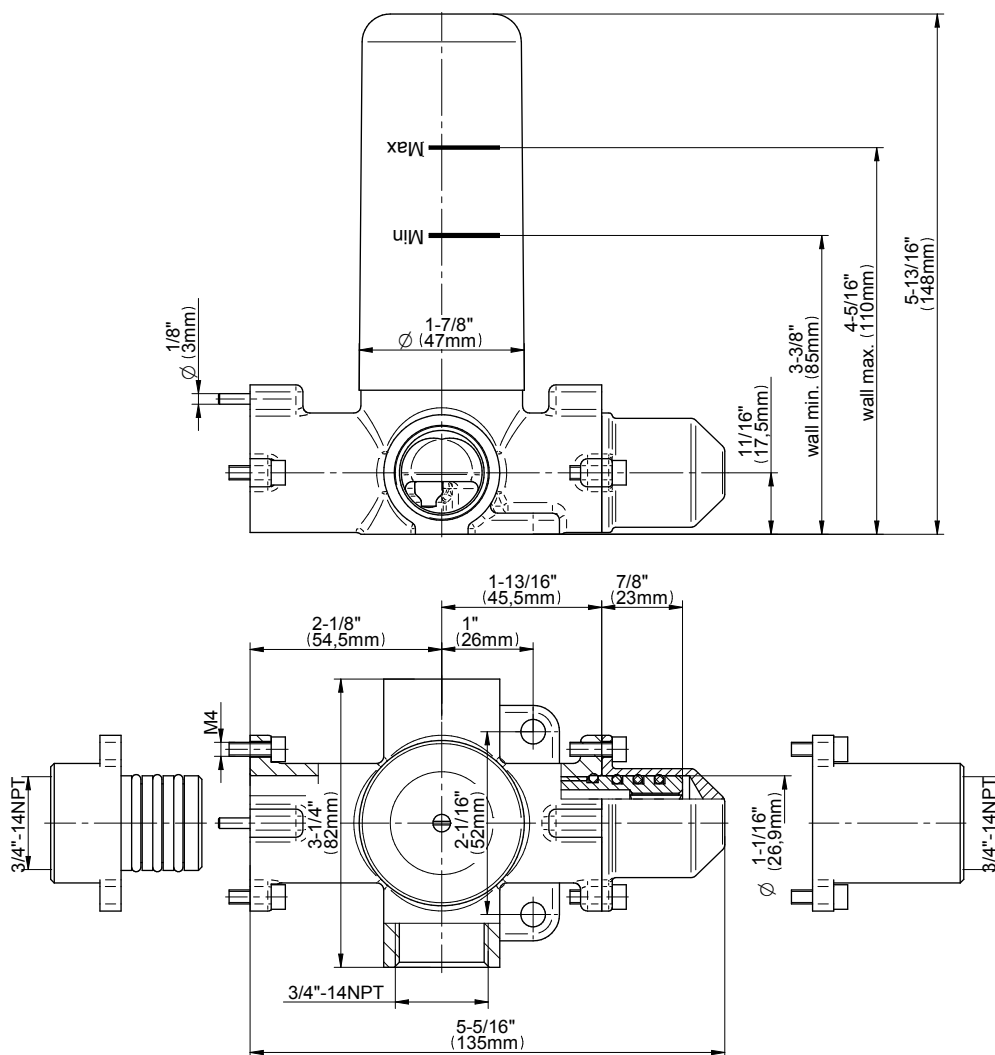

The measurements shown are for reference only. Products and specifications shown are subject to change without notice. Revised 3/2016.

www.graff-faucets.com | phone: 800-954-4723