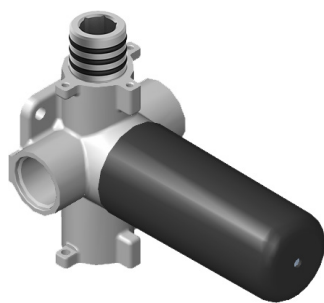

SHOWER
M-Series Full Thermostatic
Shower System
GM3.112SH-LM40E0

GRAFF®

Information

- 3/4" thermostatic valve and trim
- 3/4" stop/volume control valve and 2-way diverter valve and trims
- 8" showerhead with 12" wall-mounted shower arm
- Showerhead features no-clog, easy-clean spray nozzles
- Flush-mounted swivel body sprays (3 pieces)
- Handshower set with wall-mounted slide bar and 59" hose (PVD finishes use 59" flex hose)
- Optional extension kit
- Flow rates: showerhead \leq 1.8 max gpm, handshower \leq 1.5 max gpm, body sprays \leq 1.5 max gpm each
- ADA

Architectural
White

G-8043-LM40E-T

IMMERSION Series

SHOWER
Two-Way Diverter Volume Control
Valve WITH Off Function and Pass-
Through
G-8052

GRAFF®

Information

- 11.7 gpm @ 60 psi
- 3/4" universal inlets/outlets with female threads
- Operates one function at a time
- Stacking inlet and pass-through port feature
- Supplied with protective plastic cover
- CALGreen compliant depending on functions

Architectural
White

G-8052 M-Series
2-Way Diverter Volume Control Valve
WITH Off Function and Pass-Through

Product Features

- 12.1 gpm @ 60 psi
- 3/4" universal inlets/outlets with female threads
- Stacking inlet and pass-through port feature
- Supplied with protective plastic cover
- CalGreen compliant dependent on functions

www.graff-faucets.com | phone: 800-954-4723

SHOWER
Immersion M-Series 2-Way
Diverter Valve Trim with Handle
G-8071-LM40E1-T

GRAFF[®]

Information

- Single metal handle and decorative trim plate
- Use with G-8052 2-Way Diverter Volume Control Valve WITH Off Function and Pass-Through
- ADA