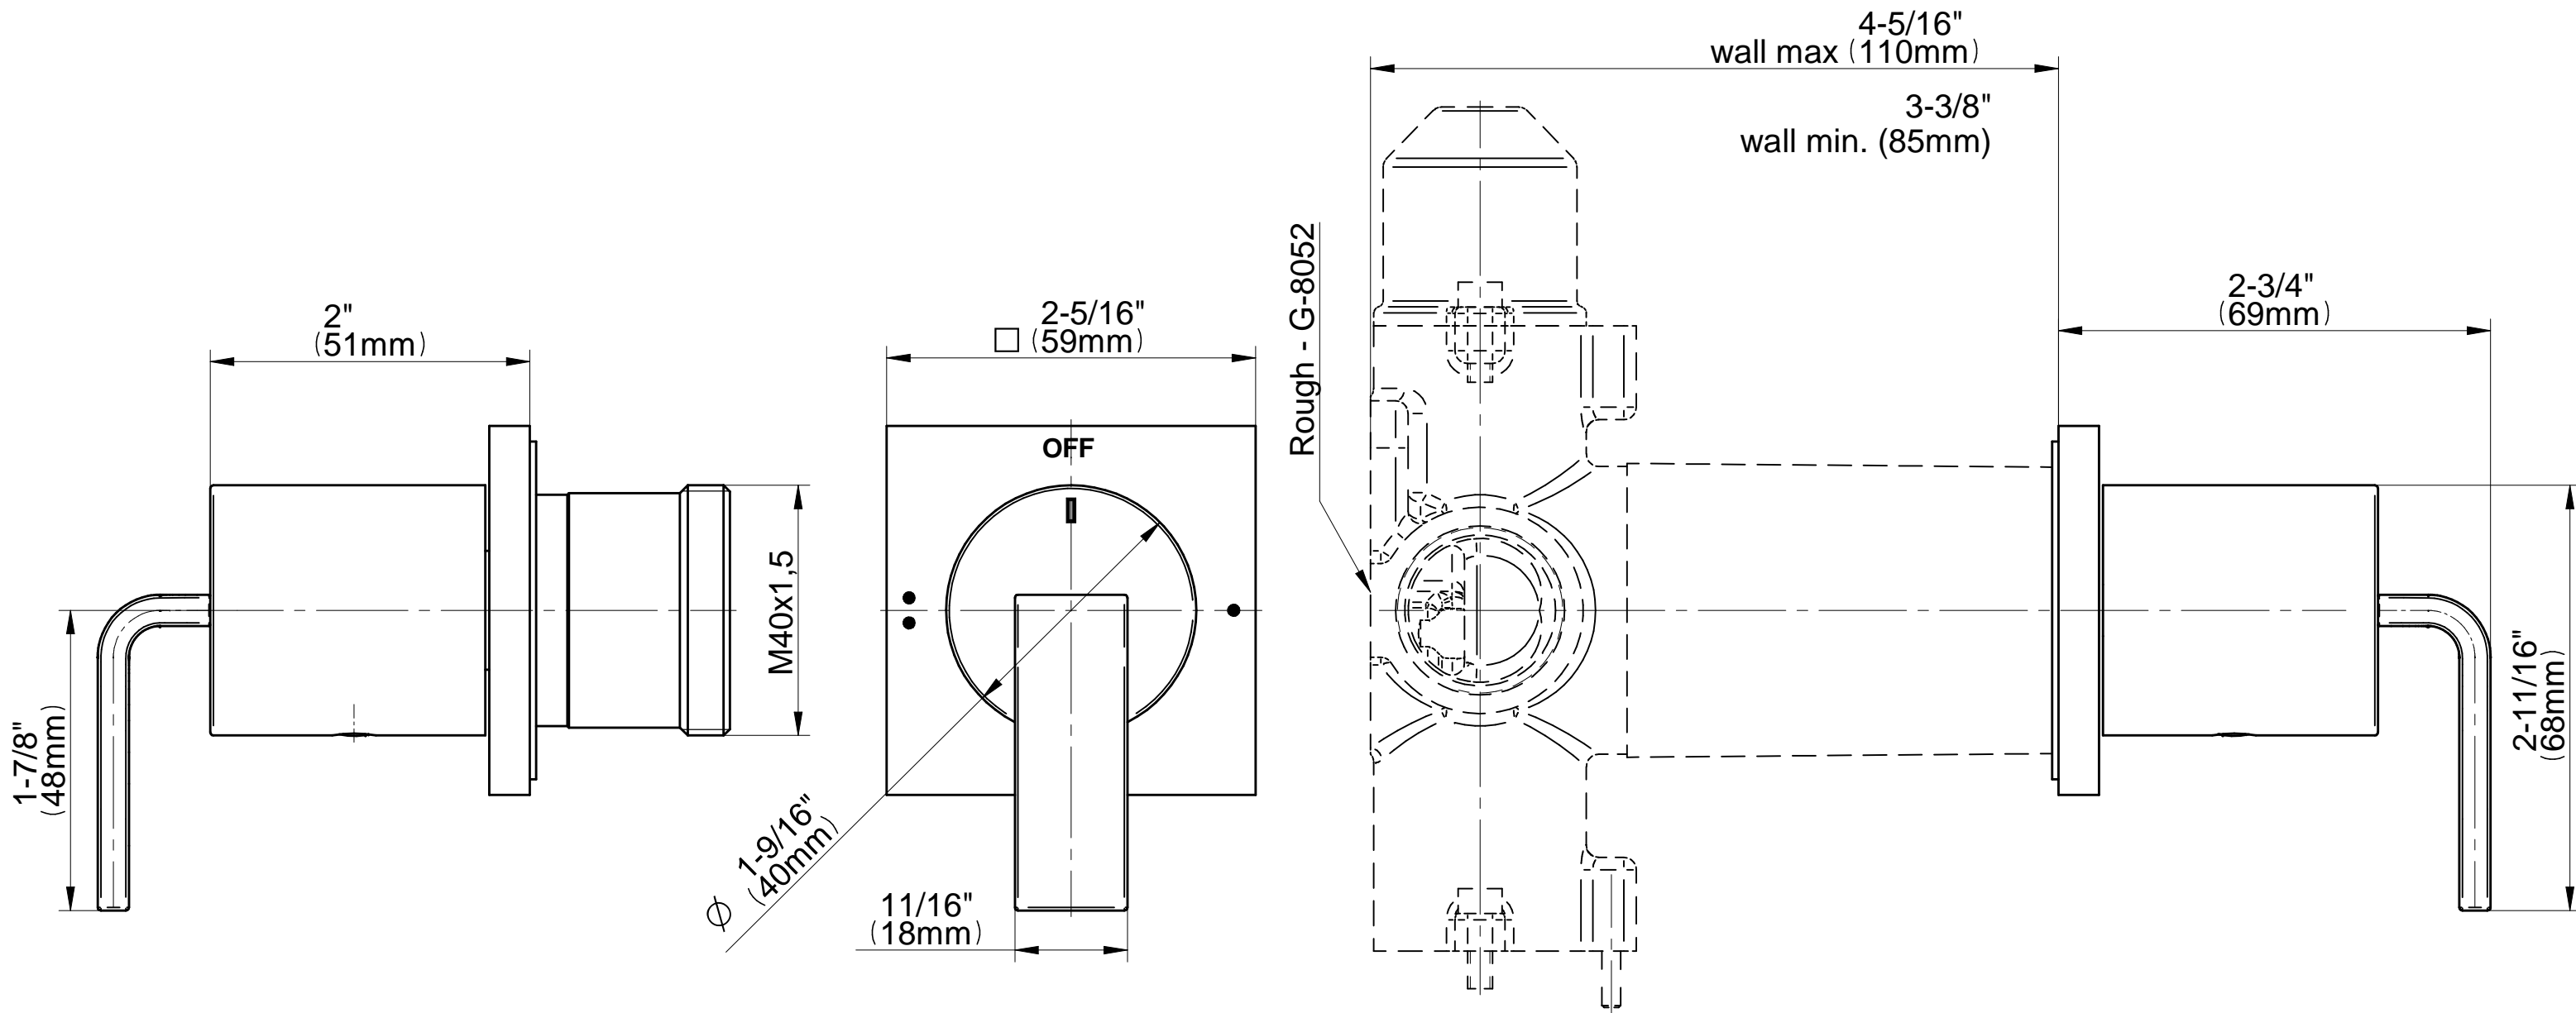

G-8071-LM40E1-T

IMMERSION Series