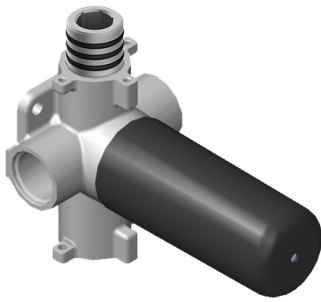

SHOWER
Canterbury M-Series 2-Way
Diverter Valve Trim with Handle
G-8038-LC1E1-T

GRAFF®

Information

- Single metal handle
- Decorative trim plate
- Use with G-8052 2-Way Diverter Volume Control Valve WITH Off Function and Pass-Through
- ADA

SHOWER
Two-Way Diverter Volume Control
Valve WITH Off Function and Pass-
Through
G-8052

GRAFF®

Information

- 11.7 gpm @ 60 psi
- 3/4" universal inlets/outlets with female threads
- Operates one function at a time
- Stacking inlet and pass-through port feature
- Supplied with protective plastic cover
- CALGreen compliant depending on functions

G-8052 M-Series
2-Way Diverter Volume Control Valve
WITH Off Function and Pass-Through

Product Features

- 12.1 gpm @ 60 psi
- 3/4" universal inlets/outlets with female threads
- Stacking inlet and pass-through port feature
- Supplied with protective plastic cover
- CalGreen compliant dependent on functions