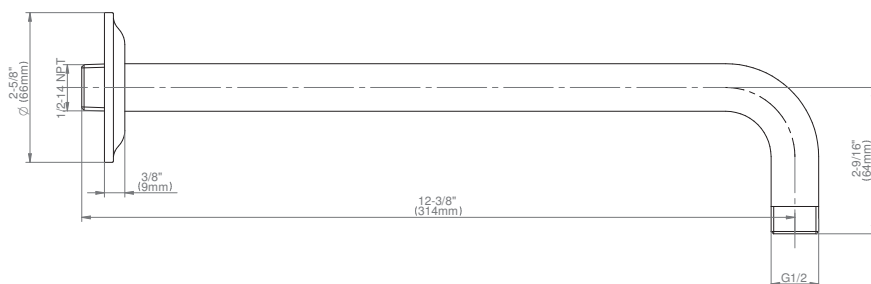

The measurements shown are for reference only. Products and specifications shown are subject to change without notice. Revised 7/2019.

www.graff-designs.com | phone: 800-954-4723