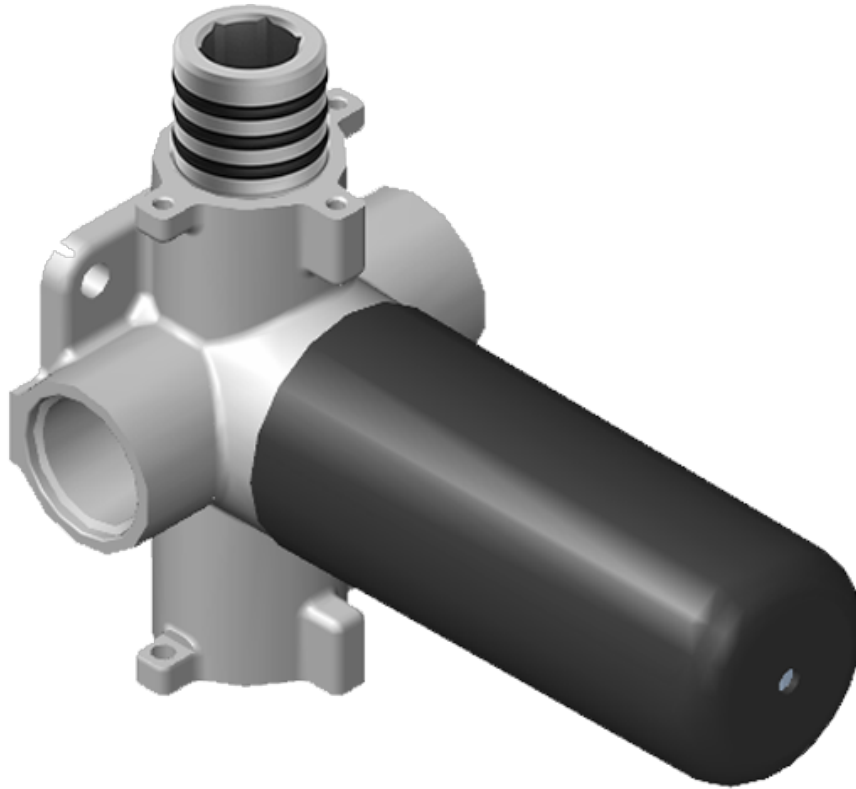

SHOWER
Canterbury M-Series 2-Way
Diverter Valve Trim with Handle
G-8038-LC1E1-T

GRAFF®

Information

- Single metal handle
- Decorative trim plate
- Use with G-8052 2-Way Diverter Volume Control Valve WITH Off Function and Pass-Through
- ADA

SHOWER
Two-Way Diverter Volume Control
Valve WITH Off Function and Pass-
Through
G-8052

GRAFF®

Information

- 11.7 gpm @ 60 psi
- 3/4" universal inlets/outlets with female threads
- Operates one function at a time
- Stacking inlet and pass-through port feature
- Supplied with protective plastic cover
- CALGreen compliant depending on functions