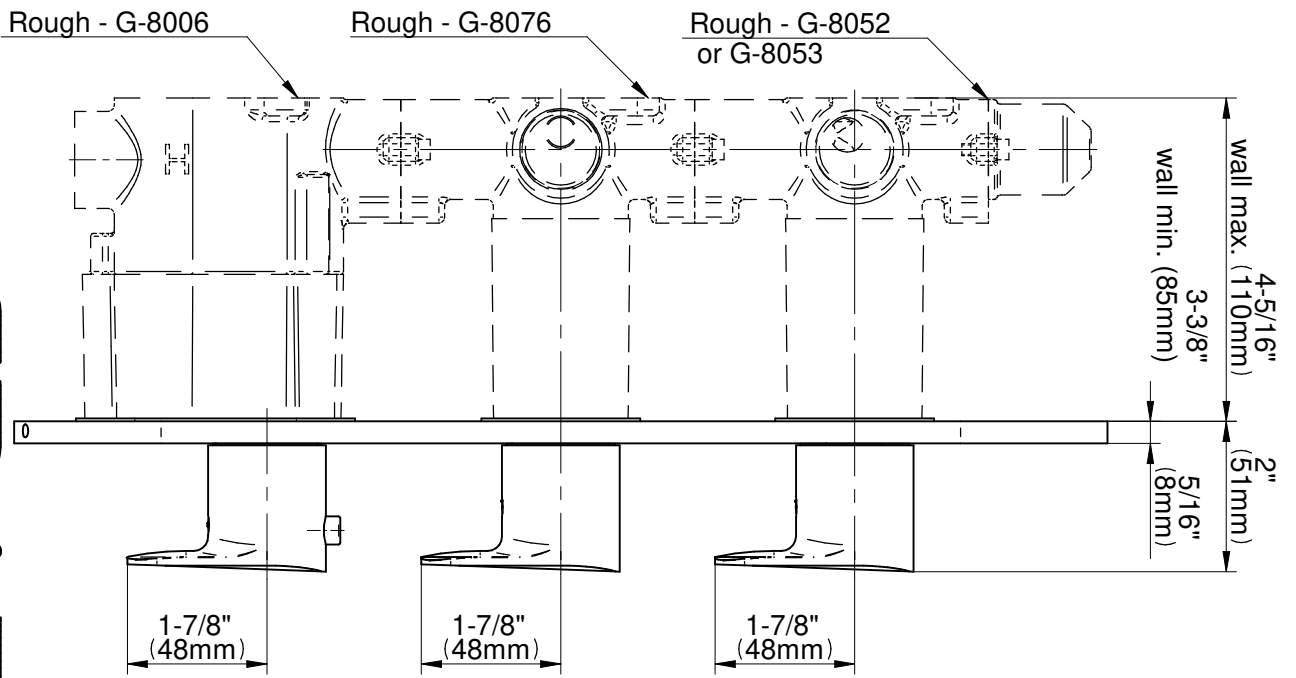

G-8056-LM59E0-T

Sento Series