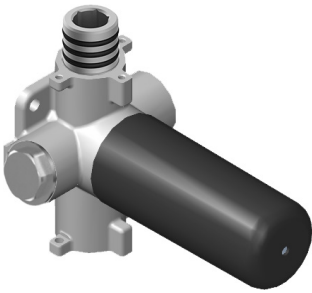

# G-8076

M-Series

Stop/Volume Control Rough Valve with Pass-Through