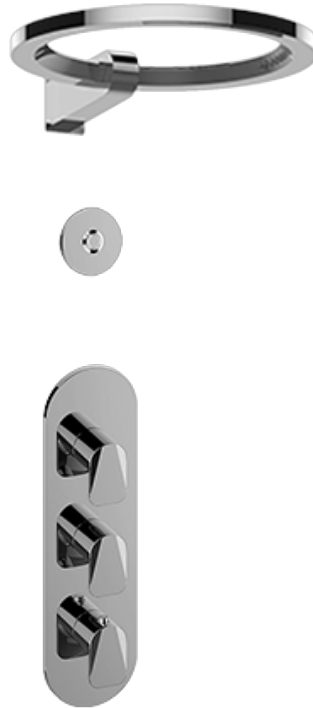

SHOWER  
M-Series Thermostatic Shower  
System - Ametis Ring  
**GL3.009WB-LM59E0**

---

**GRAFF®**

## Information

- 3/4" thermostatic valve and trim
- 3/4" stop/volume control valve (2 pieces)
- G-8760 Ametis Ring with waterfall and rain shower settings, features no-clog, easy-clean nozzles
- Single LED light with 6 color variations
- Includes wall-mount button for LED control box
- Optional extension kit
- Flow rates: rain shower  $\leq 2.0$  max gpm, waterfall  $\leq 2.0$  max gpm
- ADA

SHOWER  
Sento M-Series Valve Trim with  
Three Handles

GRAFF®

**Information**

- Three metal handles
- Decorative trim plate
- Use with M-Series rough valves

**Finishes**

Architectural  
Black™

Matte Black

Polished  
Chrome