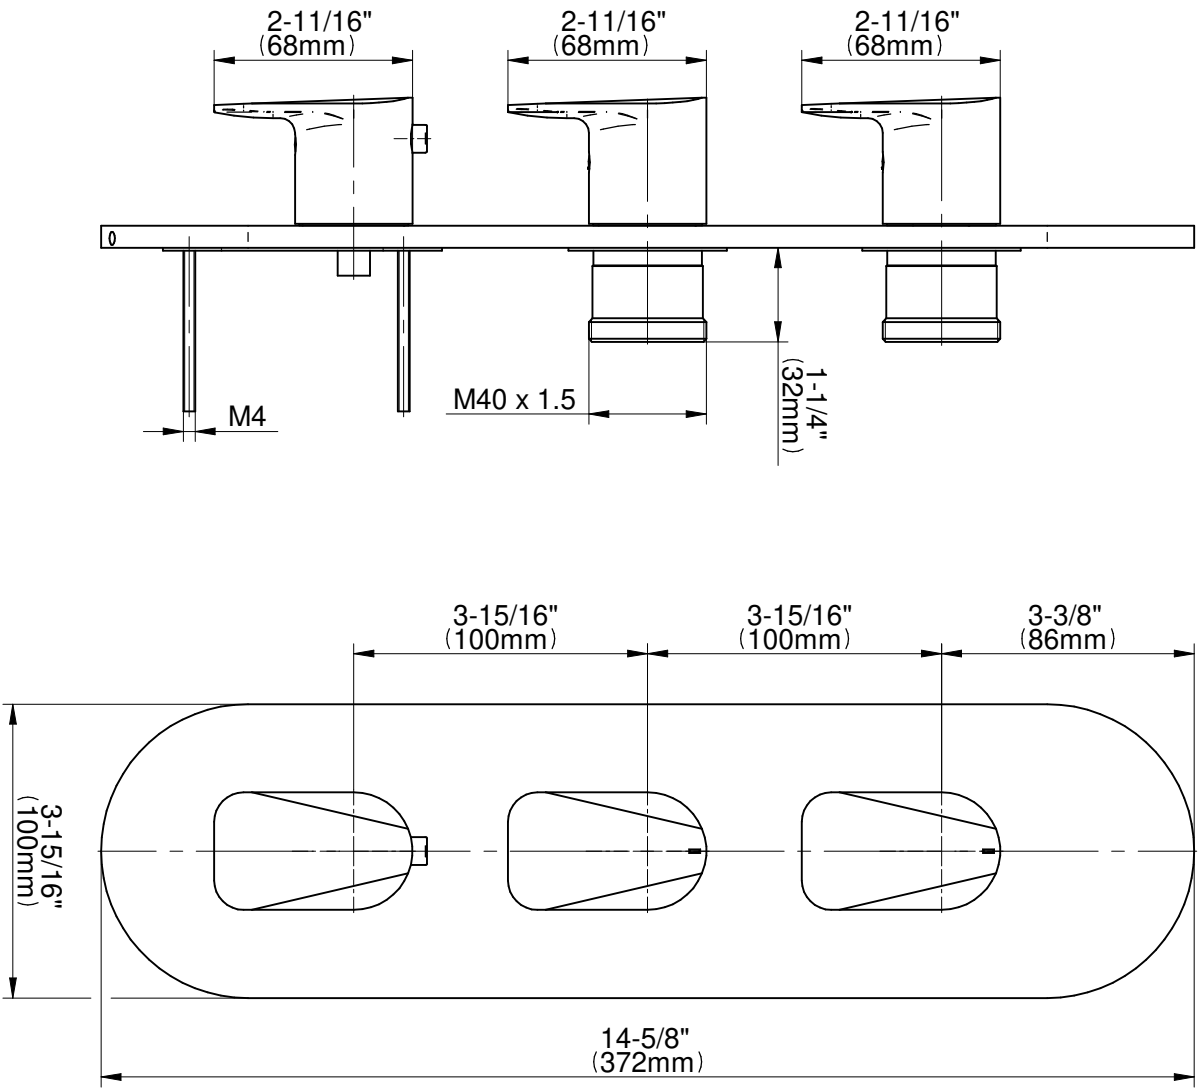

G-8056-LM59E0-T

Sento Series