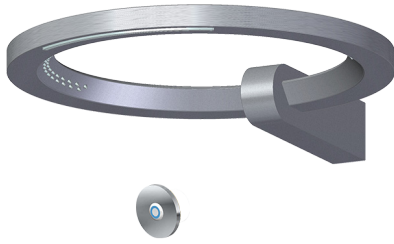

G-8760

Ametis Collection
Ametis Ring Water Feature

GRAFF®
CUTTING EDGE DESIGN

Product Features

- Wall-mounted installation
- 6-color LED chromotherapy lighting
- Dual-function water feature with waterfall and rain shower settings
- Features no-clog, easy-clean spray nozzles
- Flow rates: rain shower ≤ 2.0 max gpm, waterfall ≤ 2.0 max gpm
- Includes wall-mount button for LED control box

Available Finishes

- Polished Chrome
  G-8760-PC
- Architectural Black*
  G-8760-BK*
- Architectural White*
  G-8760-WT*

* Special order finish- call for availability

Code Compliance

- CALGreen

Warranty

- Limited lifetime warranty

For complete warranty information go to
www.graff-designs.com/en-nam/warranty