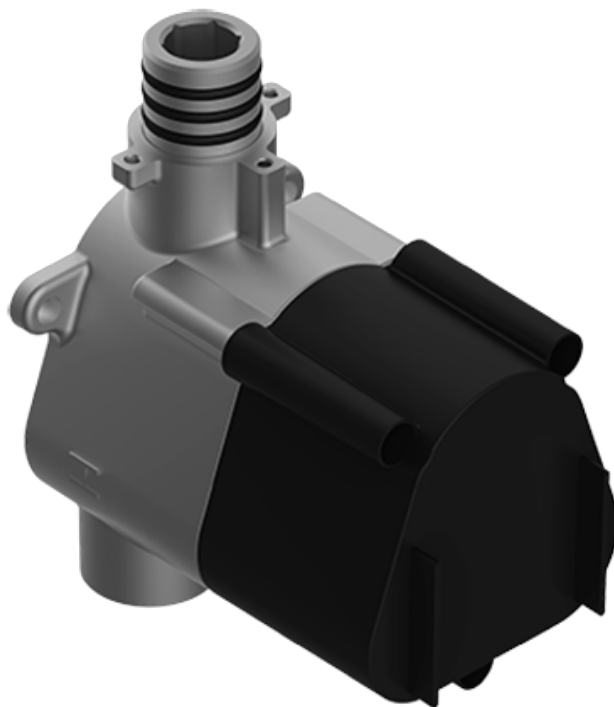

SHOWER  
M-Series Thermostatic Shower  
System - Ametis Ring  
**GL3.009WB-LM59E0**

---

**GRAFF®**

## Information

- 3/4" thermostatic valve and trim
- 3/4" stop/volume control valve (2 pieces)
- G-8760 Ametis Ring with waterfall and rain shower settings, features no-clog, easy-clean nozzles
- Single LED light with 6 color variations
- Includes wall-mount button for LED control box
- Optional extension kit
- Flow rates: rain shower  $\leq 2.0$  max gpm, waterfall  $\leq 2.0$  max gpm
- ADA

SHOWER  
Sento M-Series Valve Trim with  
Three Handles

GRAFF®

**Information**

- Three metal handles
- Decorative trim plate
- Use with M-Series rough valves

**Finishes**

Architectural  
Black™

Matte Black

Polished  
Chrome

## Sento Series

SHOWER  
Thermostatic Rough Valve  
**G-8006**

**GRAFF®**