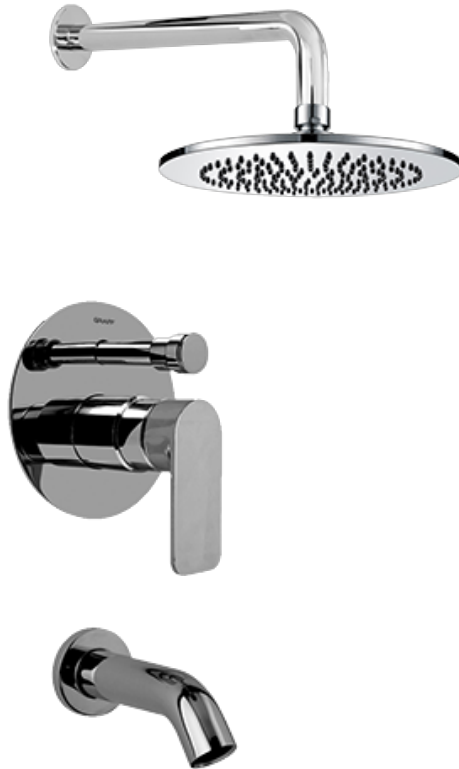

SHOWER
Pressure Balancing Shower
System - Tub and Shower
G-7280-LM42S

GRAFF®

Information

- 1/2" pressure balance valve with diverter and trim
- 8" showerhead with 12" wall-mounted shower arm
- Showerhead features no-clog, easy-clean spray nozzles
- 6" contemporary tub spout
- Optional extension kit
- Showerhead flow rate ≤ 1.8 max gpm
- ADA
- CALGreen

G-7280-LM42S

Sento Collection

Full Pressure Pressure Balancing System - Shower

GRAFF[®]
CUTTING EDGE DESIGN

Product Features

- 1/2" rough valve w/diverter, trim plate, and handle
- 8" showerhead with 12" arm and flange
- 6" tub spout w/spout ring
- Showerhead features no-clog, easy-clean spray nozzles
- 1/2" rough valve flow rate from spout ~ 6 gpm @ 60 psi

www.graff-faucets.com | phone: 800-954-4723

SHOWER
 Concealed Pressure Balancing
 Valve Rough w/Diverter
G-7055

Information

- Anti-scald protection
- 1/2" universal inlets/outlets with male threads
- Built-in service stops
- Push-button diverter
- For use with tub & shower configuration
- Supplied with protective plastic guard

Finishes

G-7055

1/2" Rough Valve w/Diverter

Product Features

- Anti-scald protection
- 1/2" universal inlets/outlets with male threads
- Built-in service stops
- Push-button diverter
- For use with tub & shower configuration
- Supplied with protective plastic guard