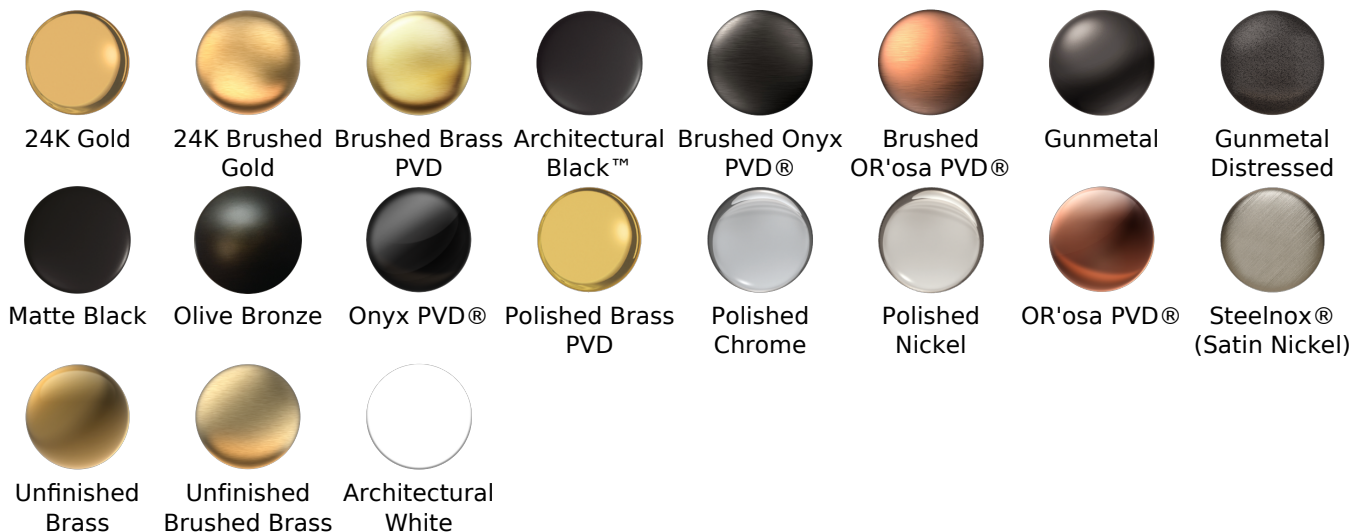

SHOWER
Sento Pressure Balancing Valve
Trim with Handle and Diverter
G-7080-LM42S-T

Information

- Single metal lever handle
- Decorative trim plate
- Includes push-button diverter
- Use with G-7055 pressure balancing rough valve for shower and tub configurations
- To complete package, you must order rough valve
- ADA

Finishes