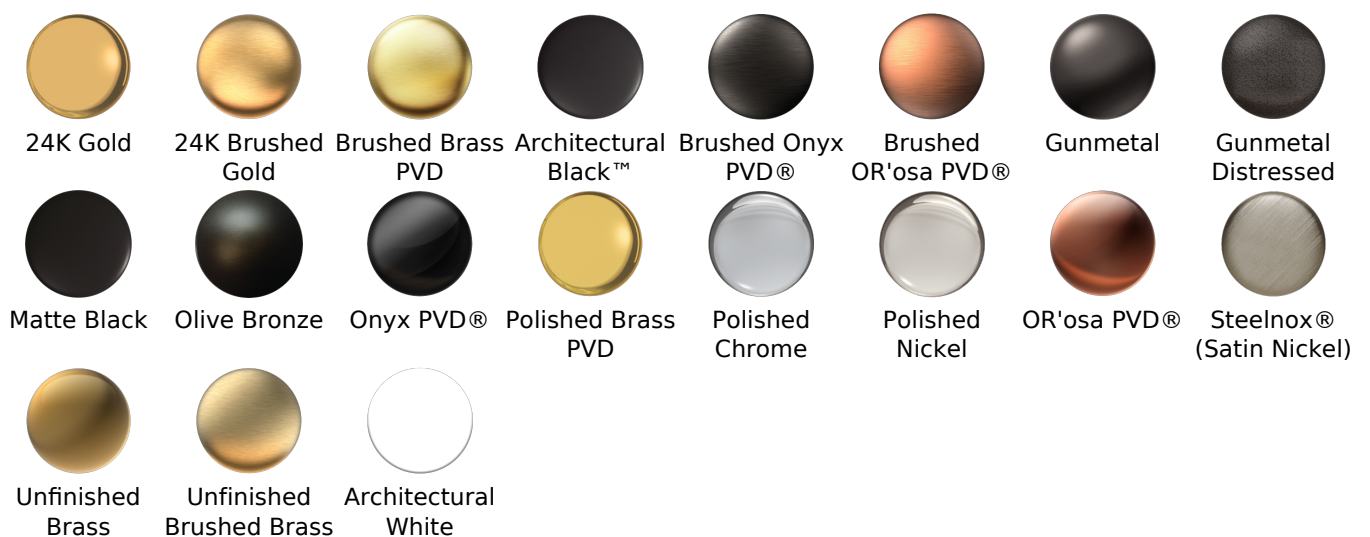

SHOWER
Contemporary 12" Shower Arm
G-8503

GRAFF®

Information

- Includes arm and solid round flange
- 1/2" NPT male thread inlet
- For use with all showerheads

Finishes