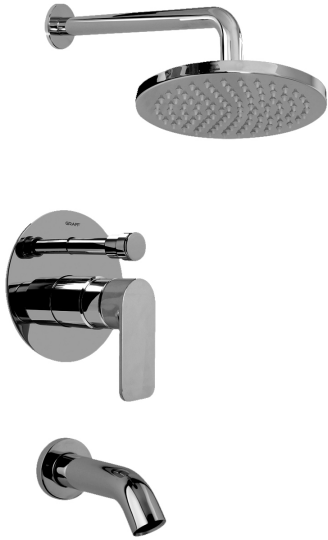

SHOWER
Pressure Balancing Shower
System - Tub and Shower
G-7280-LM42S

GRAFF®

Information

- 1/2" pressure balance valve with diverter and trim
- 8" showerhead with 12" wall-mounted shower arm
- Showerhead features no-clog, easy-clean spray nozzles
- 6" contemporary tub spout
- Optional extension kit
- Showerhead flow rate ≤ 1.8 max gpm
- ADA
- CALGreen

G-7280-LM42S

Sento Collection

Full Pressure Pressure Balancing System - Shower

GRAFF[®]
CUTTING EDGE DESIGN

Product Features

- 1/2" rough valve w/diverter, trim plate, and handle
- 8" showerhead with 12" arm and flange
- 6" tub spout w/spout ring
- Showerhead features no-clog, easy-clean spray nozzles
- 1/2" rough valve flow rate from spout ~ 6 gpm @ 60 psi

www.graff-faucets.com | phone: 800-954-4723

SHOWER
 Concealed Pressure Balancing
 Valve Rough w/Diverter
G-7055

Information

- Anti-scald protection
- 1/2" universal inlets/outlets with male threads
- Built-in service stops
- Push-button diverter
- For use with tub & shower configuration
- Supplied with protective plastic guard

Finishes

G-7055

1/2" Rough Valve w/Diverter

Product Features

- Anti-scald protection
- 1/2" universal inlets/outlets with male threads
- Built-in service stops
- Push-button diverter
- For use with tub & shower configuration
- Supplied with protective plastic guard