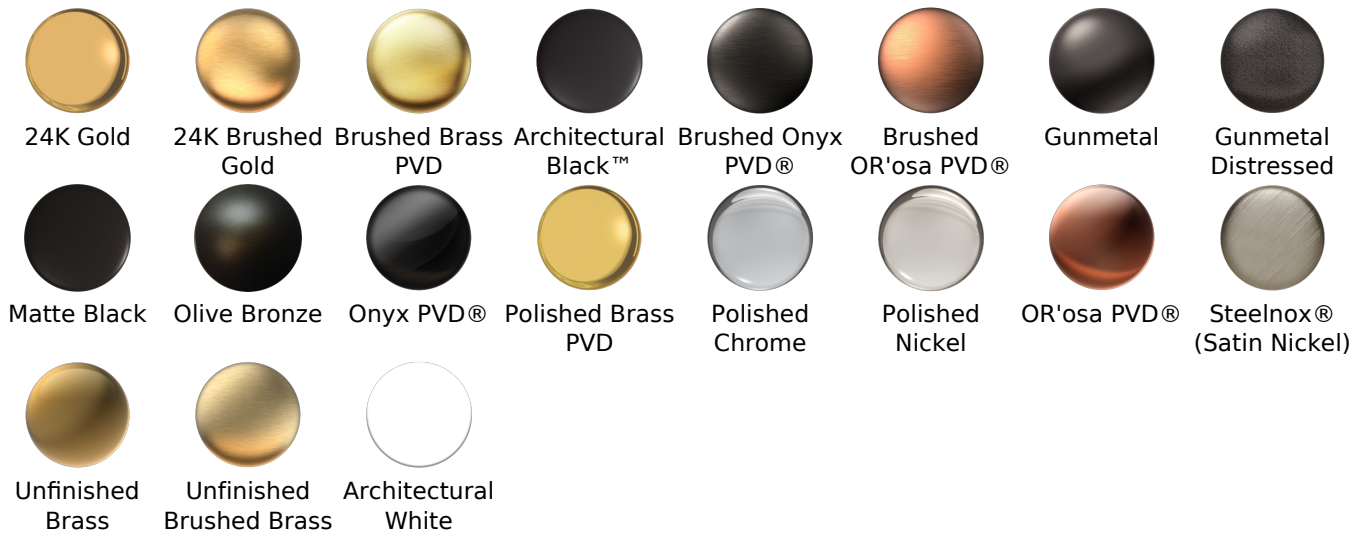

SHOWER
Concealed Pressure Balancing
Valve Rough w/Diverter
G-7055

Information

- Anti-scald protection
- 1/2" universal inlets/outlets with male threads
- Built-in service stops
- Push-button diverter
- For use with tub & shower configuration
- Supplied with protective plastic guard

Finishes