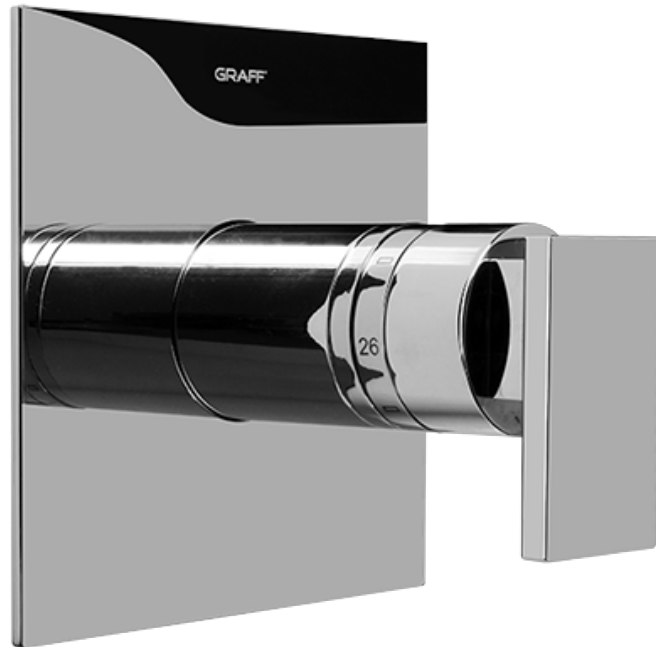

SHOWER  
Ceiling-Mount Shower System  
**AQ4.000A-LM31S**

---

**GRAFF®**

## Information

- 18.4 gpm @ 60 psi
- 3/4" universal inlets/outlets with female threads
- Built-in service stops
- Complete serviceability from front of all units
- Supplied with protective plastic cover
- Thermostatic valve uses a paraffin wax cartridge

## Finishes

Polished  
Chrome

SHOWER  
Solar/Structure SOLID Trim Plate  
w/Handle  
**G-8041-LM31S-T**

---

**GRAFF®**

## Information

- Single metal handle
- Decorative trim plate
- Use with G-8000 or G-8005 thermostatic rough valve
- To complete package, you must order rough valve
- ADA