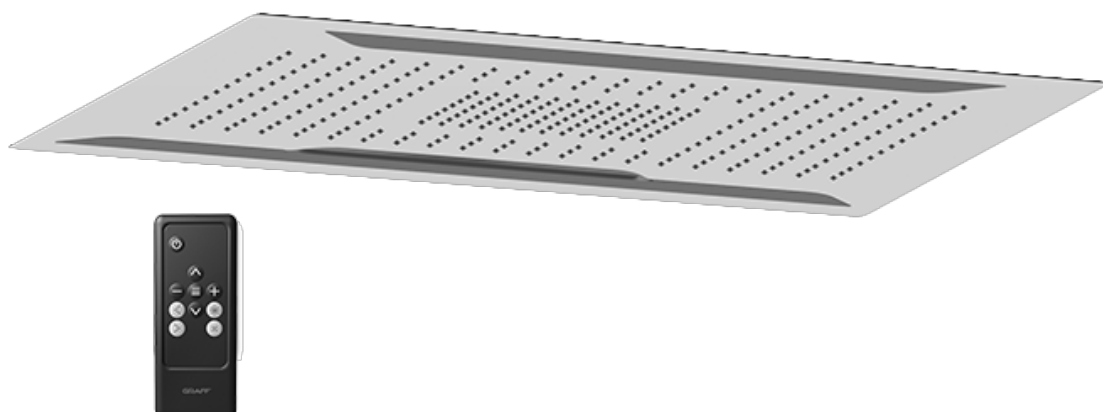

SHOWER  
Ceiling-Mount Shower System  
**AQ4.000A-LM31S**

---

**GRAFF®**

### Information

- Single metal handle
- Decorative trim plate
- Use with G-8070 or G-8075 thermostatic stop/volume control rough valve
- To complete package, you must order rough valve
- ADA

# G-8095

SHOWER  
Ceiling-Mount Showerhead  
System  
**G-8221**

**GRAFF**<sup>®</sup>