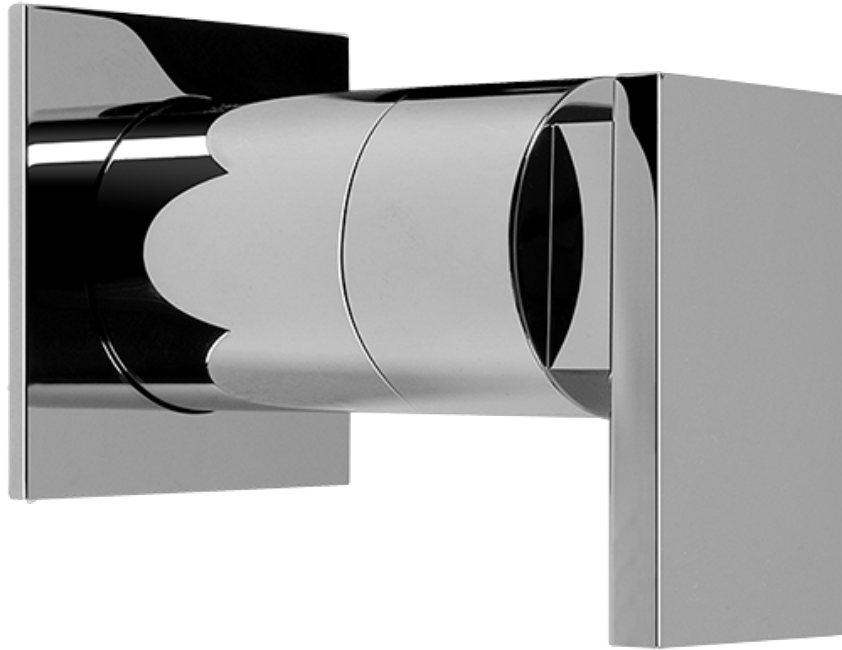

SHOWER  
Ceiling-Mount Shower System  
**AQ4.000A-LM31S**

---

**GRAFF®**

## Information

- Wall-mounted, battery-powered controller and holder; controls LED chromotherapy lighting
- Rainfall, rain curtain and cascade water functions
- No-clog, easy-clean spray nozzles
- Showerhead flow rate  $\leq 2.5$  max gpm
- Includes trim plate & handle and stop/volume controls (x3)
- ADA

## Finishes

Polished  
Chrome

SHOWER  
Solar/Structure SOLID Trim Plate  
w/Handle  
**G-8041-LM31S-T**

---

**GRAFF®**

## Finishes

Polished  
Chrome

SHOWER  
Solar SOLID Trim Plate w/Handle  
**G-8095-LM31S-T**

---

**GRAFF®**