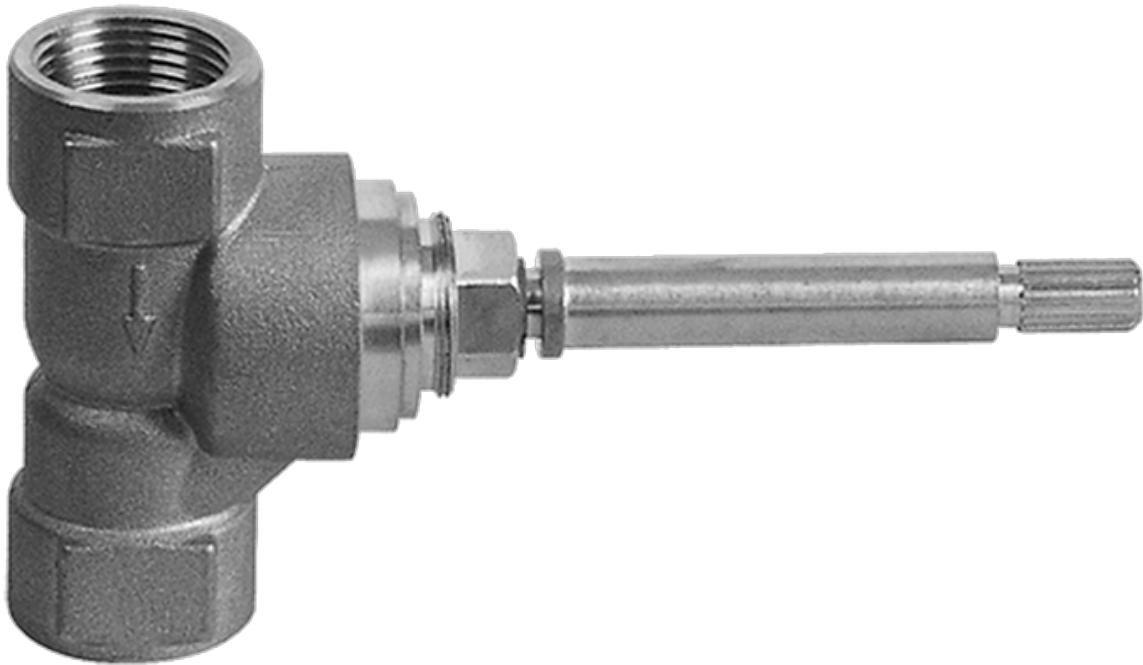

SHOWER  
Ceiling-Mount Shower System  
**AQ4.000A-LM31S**

---

**GRAFF®**

## Finishes

Polished  
Chrome

SHOWER  
Solar/Structure SOLID Trim Plate  
w/Handle  
**G-8041-LM31S-T**

---

**GRAFF®**

## Information

- Single metal handle
- Decorative trim plate
- Use with G-8000 or G-8005 thermostatic rough valve
- To complete package, you must order rough valve
- ADA

## Information

- 3/4" universal inlets/outlets with female threads
- Supplied with protective plastic cover