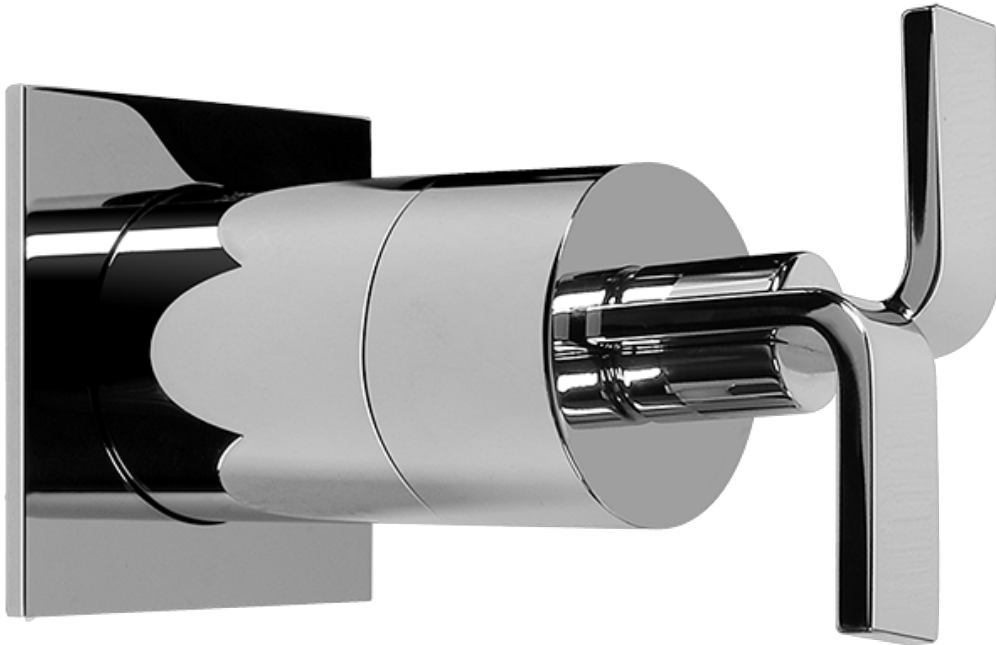

SHOWER
Immersion SOLID Trim Plate
w/Handle
G-8095-C9S-T

GRAFF®

Information

- Single metal handle
- Decorative trim plate
- Use with G-8070 or G-8075 thermostatic stop/volume control rough valve
- To complete package, you must order rough valve
- ADA

Finishes

Polished
Chrome

Steelnox®
(Satin Nickel)

G-8095