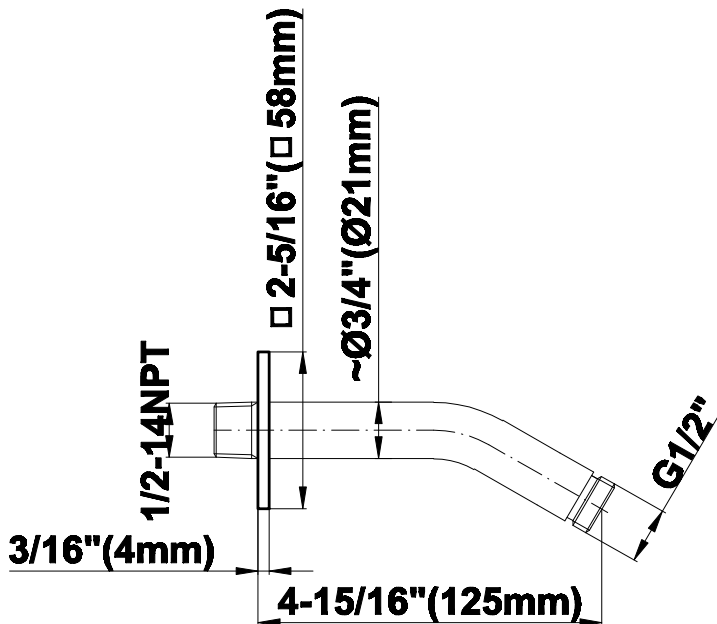

Warranty

- Limited lifetime warranty

For complete warranty information go to
www.graff-faucets.com/en-nam/warranty