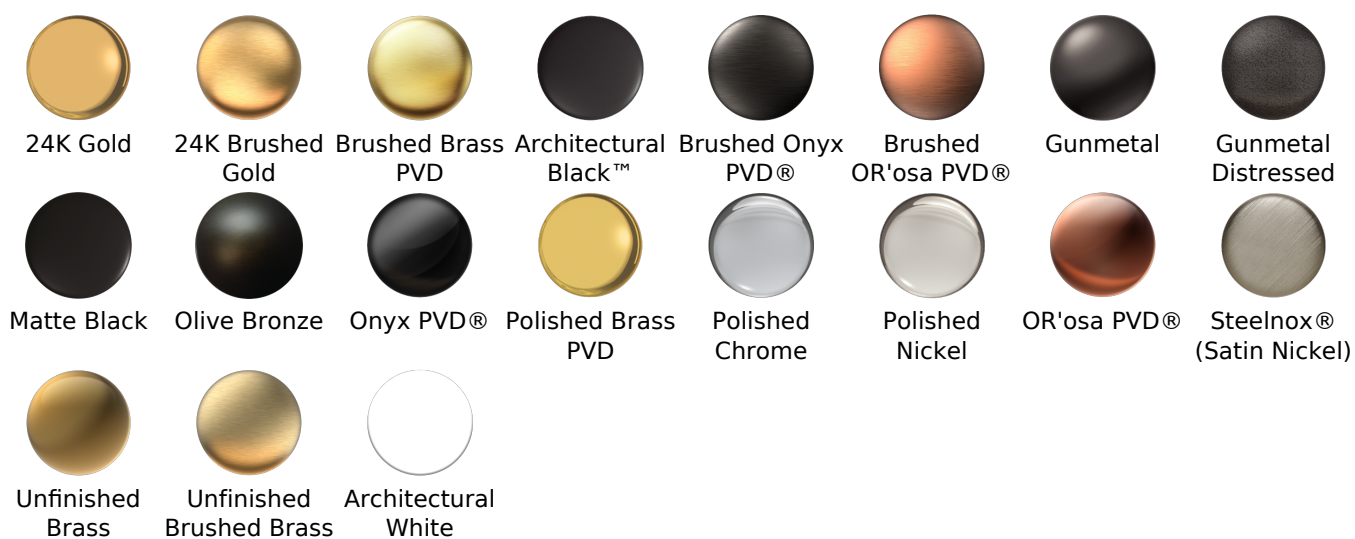

BATHROOM
 Free Standing Tissue Holder, Toilet
 Brush Holder & Towel Bar
G-9155

GRAFF®

Finishes

G-9155

Sento Collection

Free-Standing Tissue Holder, Toilet Brush Holder & Towel Bar

GRAFF[®]
CUTTING EDGE DESIGN

Available Finishes

- Polished Chrome G-9155-PC
- Steelnox[®] G-9155-SN
- Olive Bronze G-9155-OB
- Polished Nickel G-9155-PN
- Architectural Black G-9155-BK
- Architectural White G-9155-WT

Warranty

- Limited lifetime warranty