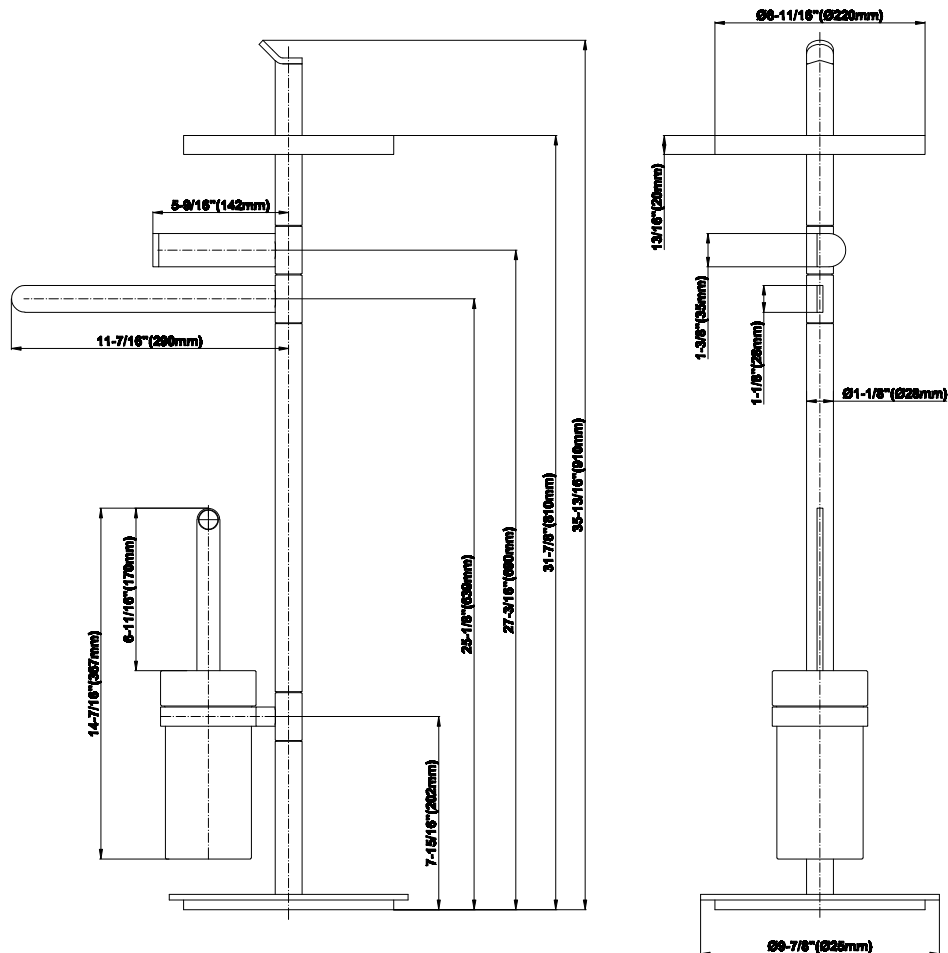

Warranty

- Limited lifetime warranty

For complete warranty information go to www.graff-faucets.com/en-nam/warranty